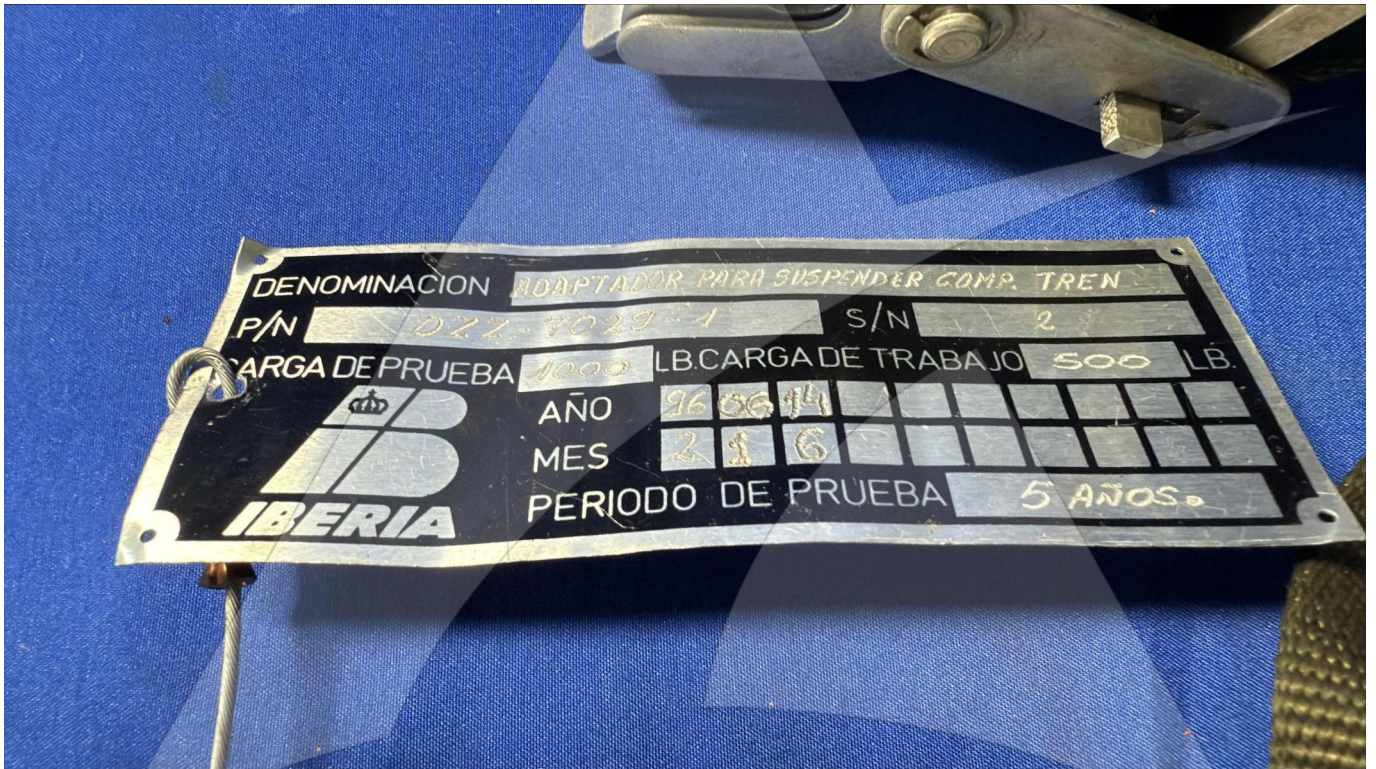

**Image:** 1 of 3

Global Sales:  
Units 5 & 6, Oak Tree Place,  
Matford Business Park  
Exeter. Devon. EX2 8WA, UK.

Head Office:  
7178 Headley ST SE,  
PO Box 649  
Ada, MI 49301 USA.

**Part Number:** DZZ7029-1  
**Description:** TOOL  
**ATP Serial Number:** PMH0000000EXT  
**Date:** 2026-07-05

**Image:** 2 of 3

Global Sales:  
Units 5 & 6, Oak Tree Place,  
Matford Business Park  
Exeter. Devon. EX2 8WA, UK.

Head Office:  
7178 Headley ST SE,  
PO Box 649  
Ada, MI 49301 USA.

**Part Number:** DZZ7029-1  
**Description:** TOOL  
**ATP Serial Number:** PMH0000000EXT  
**Date:** 2026-07-05