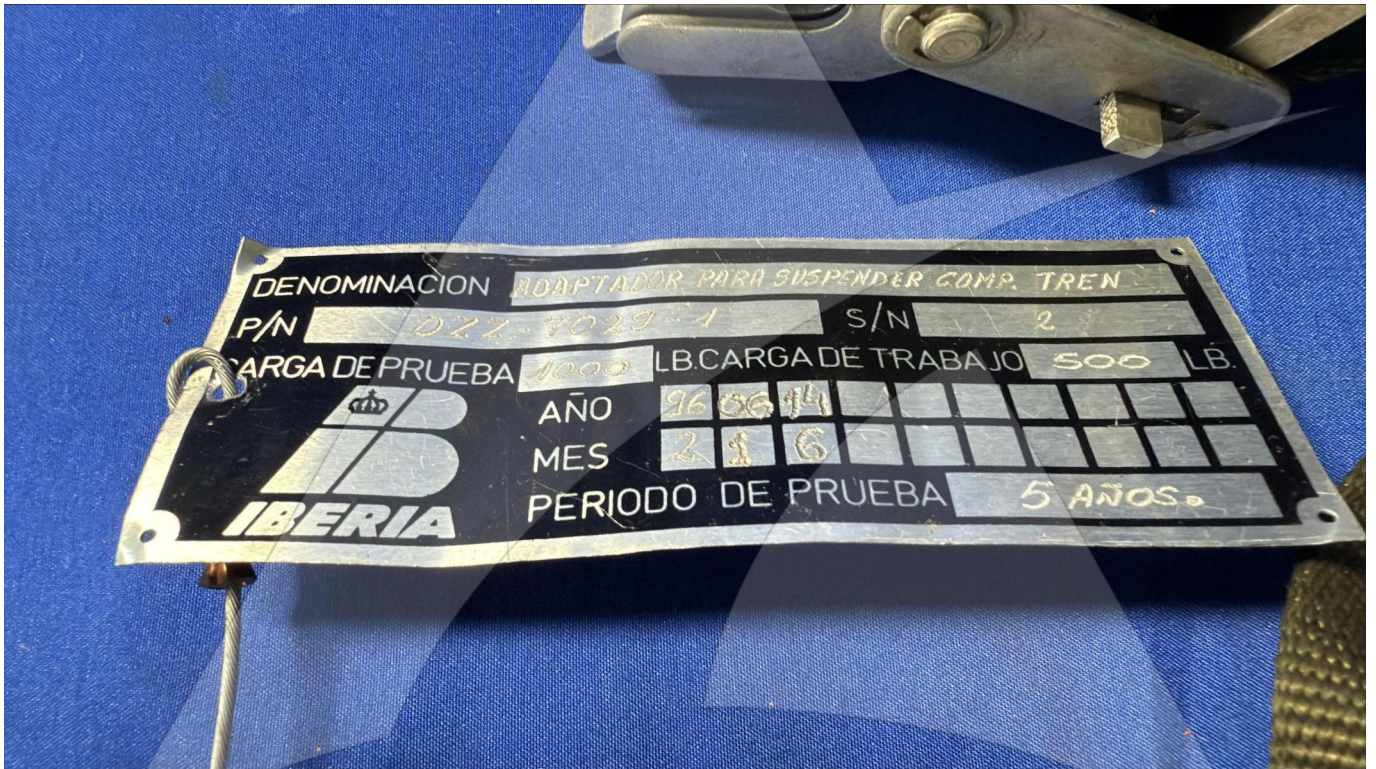

**Image:** 1 of 3

Global Sales:  
Units 5 & 6, Oak Tree Place,  
Matford Business Park  
Exeter. Devon. EX2 8WA, UK.

Head Office:  
7178 Headley ST SE,  
PO Box 649  
Ada, MI 49301 USA.

**Part Number:** DZZ7029-1  
**Description:** TOOL  
**ATP Serial Number:** PMH0000000EXT  
**Date:** 2026-05-13

**Image:** 2 of 3

Global Sales:  
Units 5 & 6, Oak Tree Place,  
Matford Business Park  
Exeter. Devon. EX2 8WA, UK.

Head Office:  
7178 Headley ST SE,  
PO Box 649  
Ada, MI 49301 USA.

**Part Number:** DZZ7029-1  
**Description:** TOOL  
**ATP Serial Number:** PMH0000000EXT  
**Date:** 2026-05-13