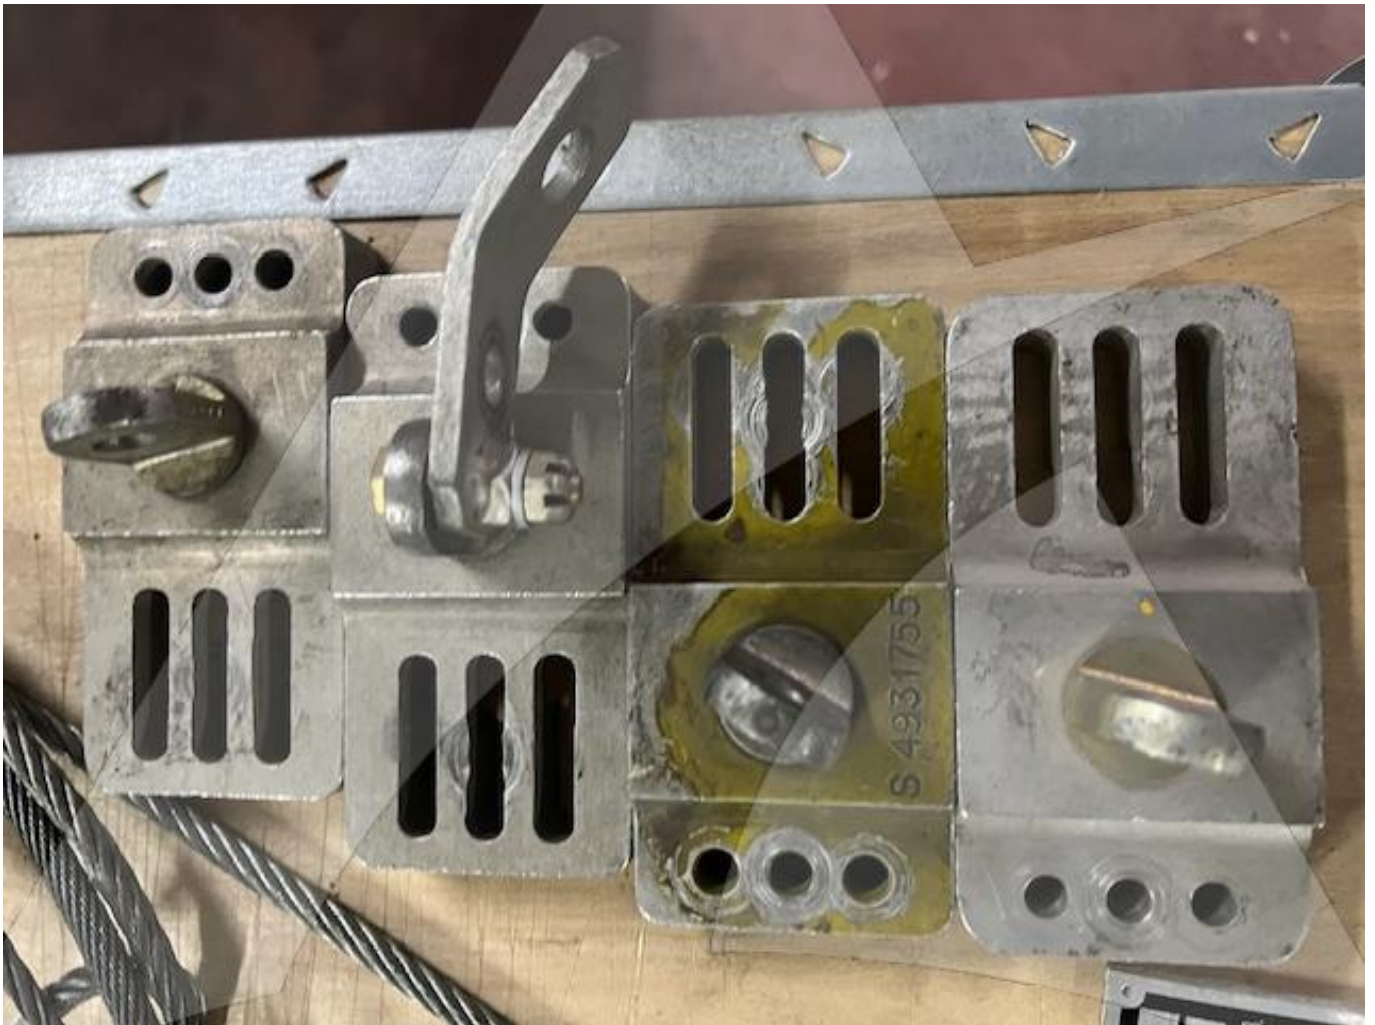

Global Sales:
Units 5 & 6, Oak Tree Place,
Matford Business Park
Exeter. Devon. EX2 8WA, UK.

Head Office:
7178 Headley ST SE,
PO Box 649
Ada, MI 49301 USA.

Part Number: DZZ0005-1
Description: SLINGA
ATP Serial Number: PMH0036
Date: 2026-06-08

Image: 9 of 10