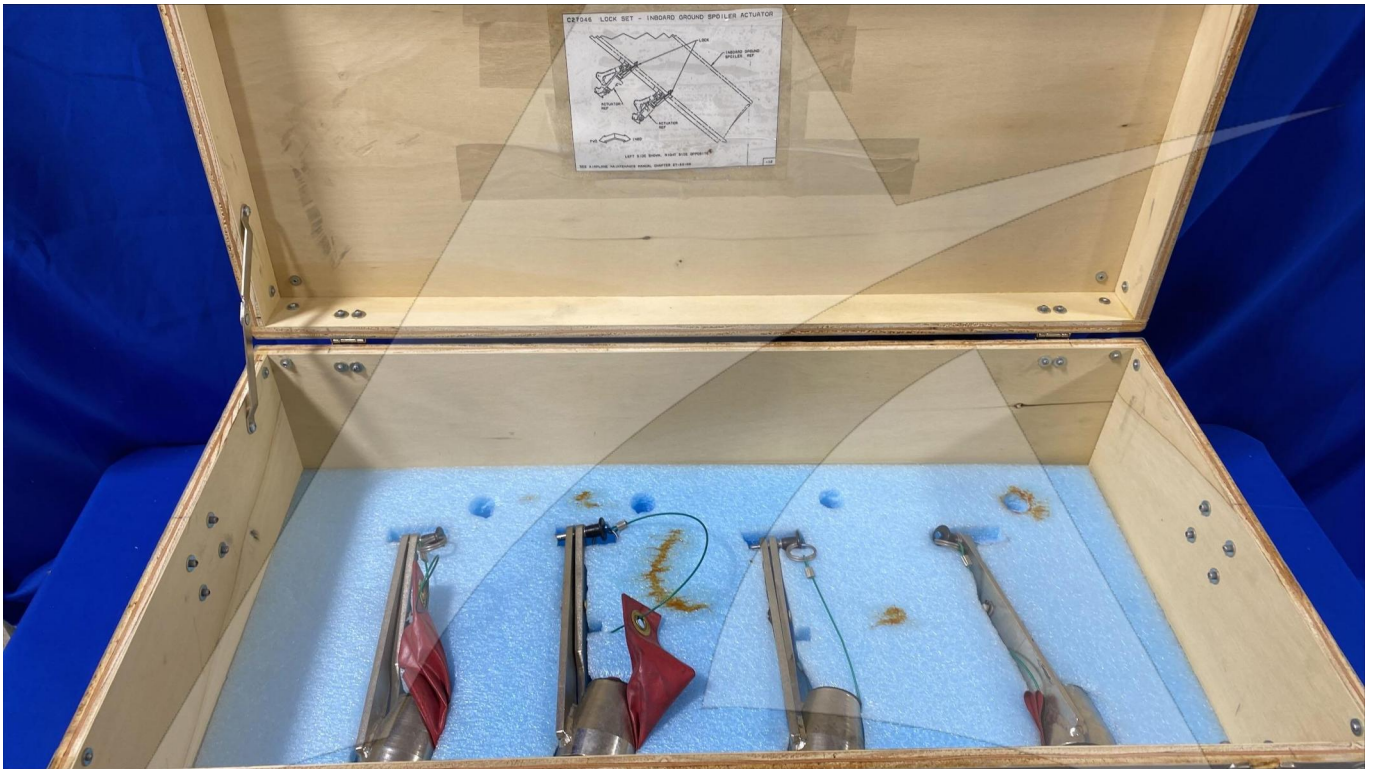

Global Sales:
Units 5 & 6, Oak Tree Place,
Matford Business Park
Exeter. Devon. EX2 8WA, UK.

Head Office:
7178 Headley ST SE,
PO Box 649
Ada, MI 49301 USA.

Part Number: C27046-1
Description: LOCK
ATP Serial Number: PMH0
Date: 2026-04-23

Image: 1 of 6