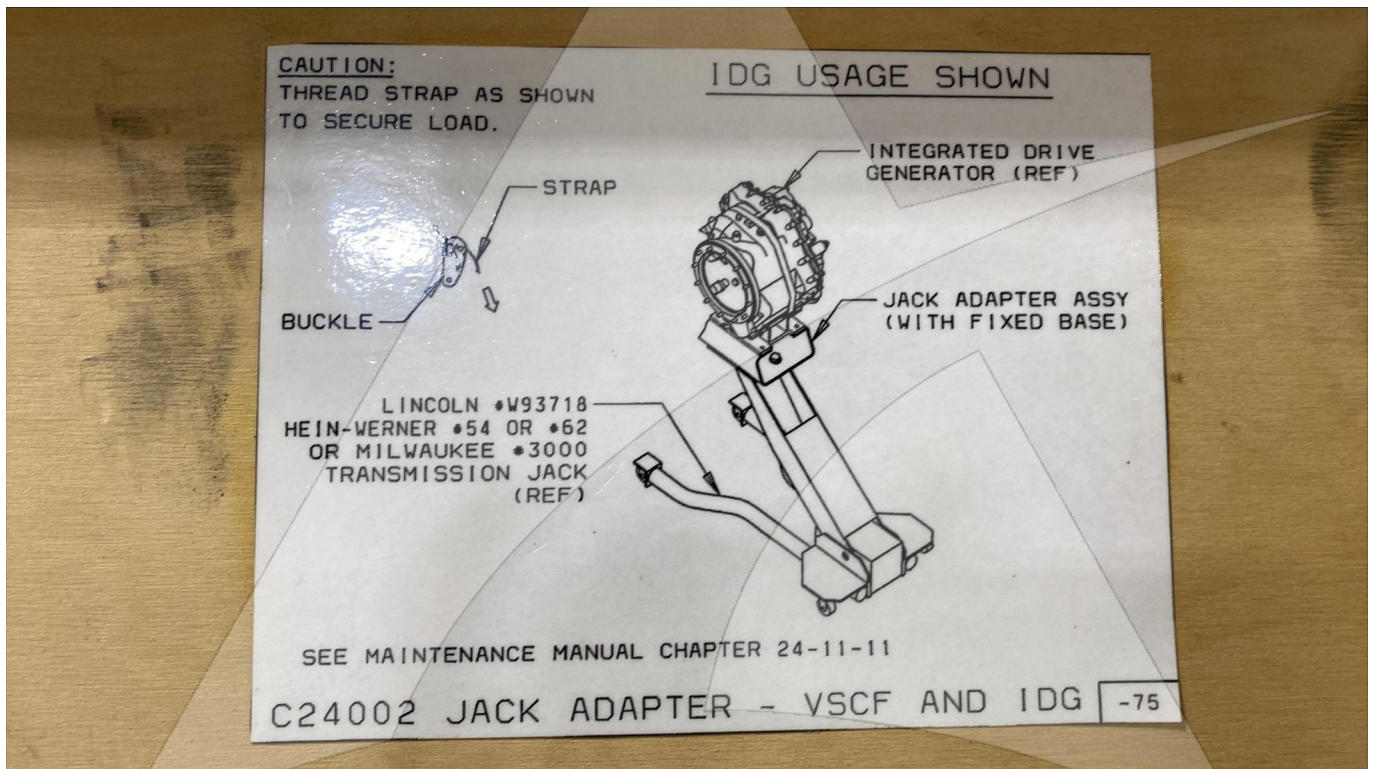

**Image:** 4 of 7

Global Sales:  
Units 5 & 6, Oak Tree Place,  
Matford Business Park  
Exeter. Devon. EX2 8WA, UK.

Head Office:  
7178 Headley ST SE,  
PO Box 649  
Ada, MI 49301 USA.

**Part Number:** C24002-41  
**Description:** ADAPTER-LIFT IDG  
**ATP Serial Number:** PMH0036  
**Date:** 2026-06-22

**Image:** 5 of 7

Global Sales:  
Units 5 & 6, Oak Tree Place,  
Matford Business Park  
Exeter. Devon. EX2 8WA, UK.

Head Office:  
7178 Headley ST SE,  
PO Box 649  
Ada, MI 49301 USA.

**Part Number:** C24002-41  
**Description:** ADAPTER-LIFT IDG  
**ATP Serial Number:** PMH0036  
**Date:** 2026-06-22

**Image:** 6 of 7

Global Sales:  
Units 5 & 6, Oak Tree Place,  
Matford Business Park  
Exeter. Devon. EX2 8WA, UK.

Head Office:  
7178 Headley ST SE,  
PO Box 649  
Ada, MI 49301 USA.

**Part Number:** C24002-41  
**Description:** ADAPTER-LIFT IDG  
**ATP Serial Number:** PMH0036  
**Date:** 2026-06-22