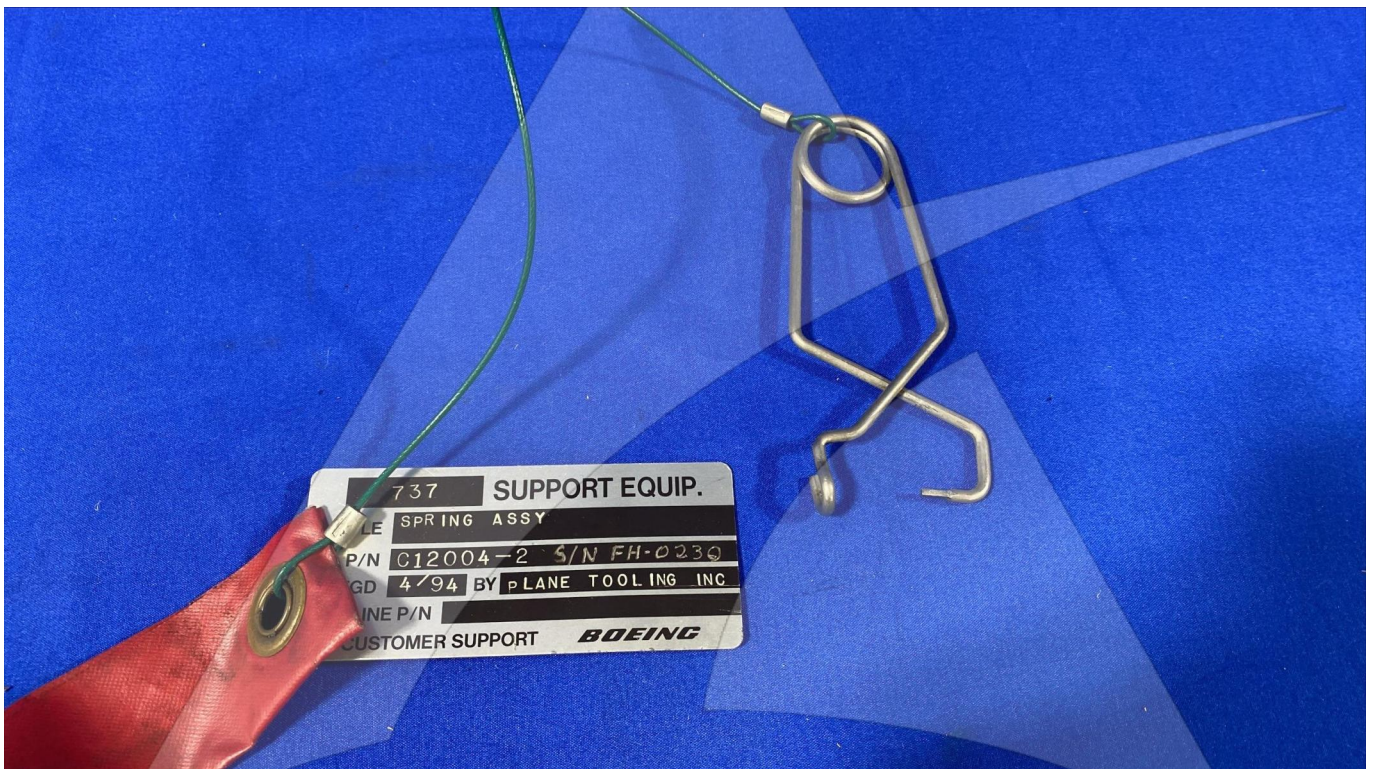

Global Sales:  
Units 5 & 6, Oak Tree Place,  
Matford Business Park  
Exeter. Devon. EX2 8WA, UK.

Head Office:  
7178 Headley ST SE,  
PO Box 649  
Ada, MI 49301 USA.

**Part Number:** C12004-1  
**Description:** SPRING BALL SCREW  
**ATP Serial Number:** PMH0036339EXT  
**Date:** 2026-06-15

**Image:** 1 of 2

Global Sales:  
Units 5 & 6, Oak Tree Place,  
Matford Business Park  
Exeter. Devon. EX2 8WA, UK.

Head Office:  
7178 Headley ST SE,  
PO Box 649  
Ada, MI 49301 USA.

**Part Number:** C12004-1  
**Description:** SPRING BALL SCREW  
**ATP Serial Number:** PMH0036339EXT  
**Date:** 2026-06-15