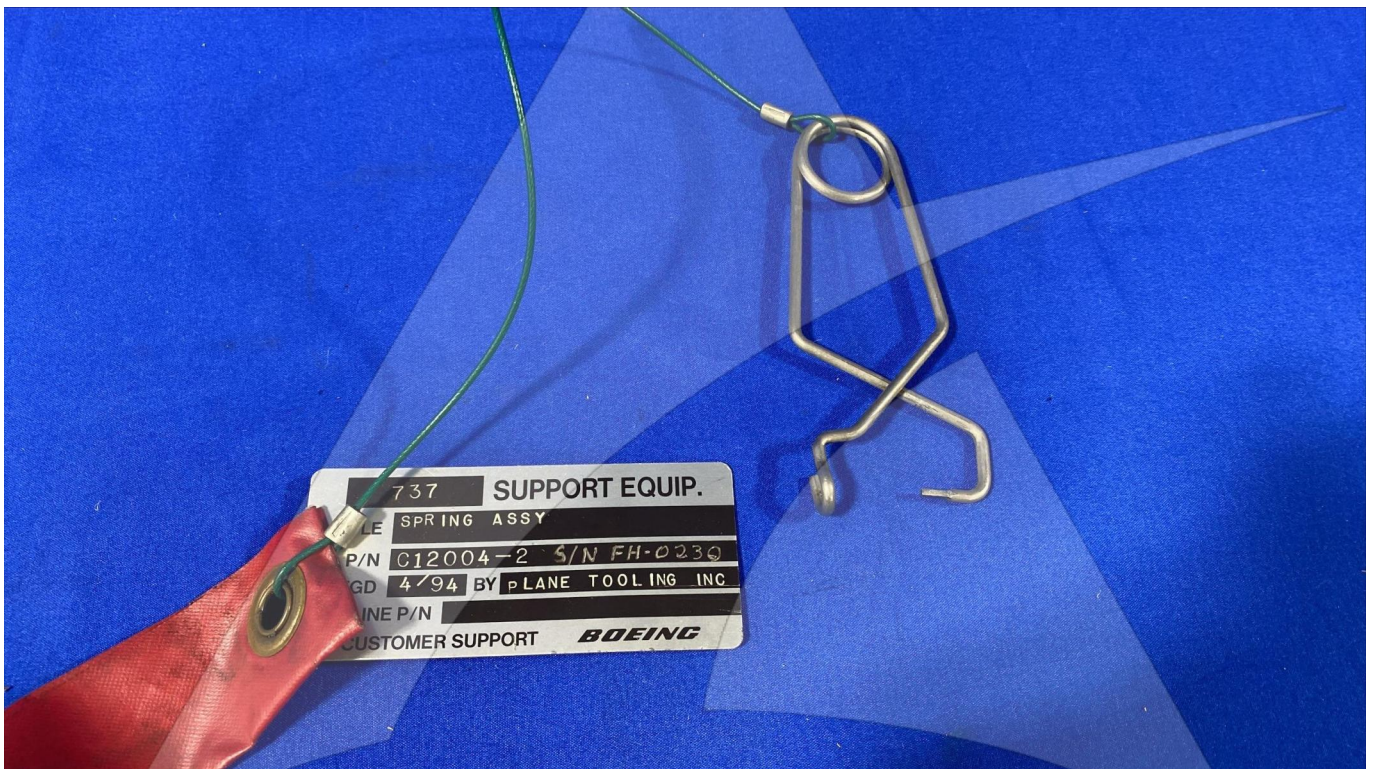

Global Sales:  
Units 5 & 6, Oak Tree Place,  
Matford Business Park  
Exeter. Devon. EX2 8WA, UK.

Head Office:  
7178 Headley ST SE,  
PO Box 649  
Ada, MI 49301 USA.

**Part Number:** C12004-1  
**Description:** SPRING BALL SCREW  
**ATP Serial Number:** PMH0036339EXT  
**Date:** 2026-04-22

**Image:** 1 of 2

Global Sales:  
Units 5 & 6, Oak Tree Place,  
Matford Business Park  
Exeter. Devon. EX2 8WA, UK.

Head Office:  
7178 Headley ST SE,  
PO Box 649  
Ada, MI 49301 USA.

**Part Number:** C12004-1  
**Description:** SPRING BALL SCREW  
**ATP Serial Number:** PMH0036339EXT  
**Date:** 2026-04-22