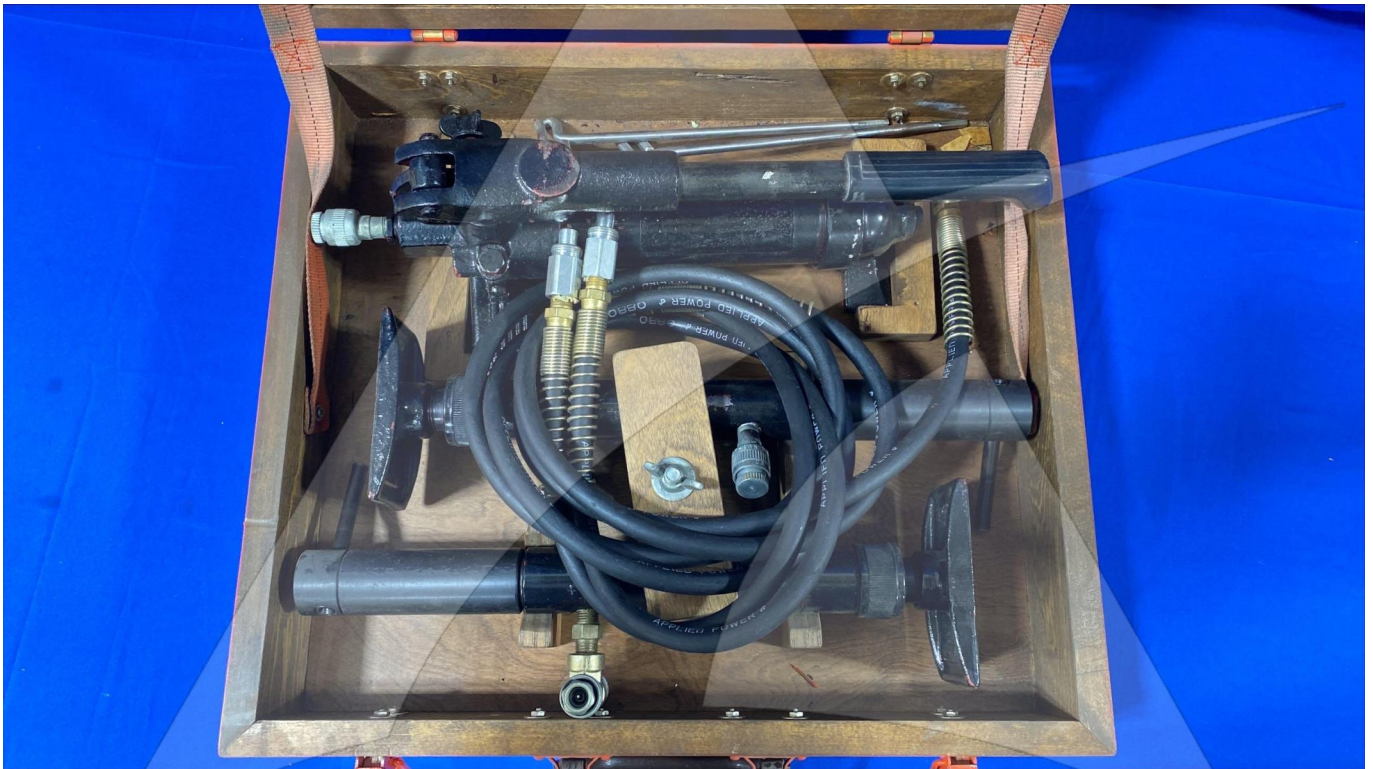

Global Sales:
Units 5 & 6, Oak Tree Place,
Matford Business Park
Exeter. Devon. EX2 8WA, UK.

Head Office:
7178 Headley ST SE,
PO Box 649
Ada, MI 49301 USA.

Part Number: BHJ4000
Description: L32-232 TOOL B747
ATP Serial Number: PMH0036
Date: 2026-06-29

Image: 6 of 9