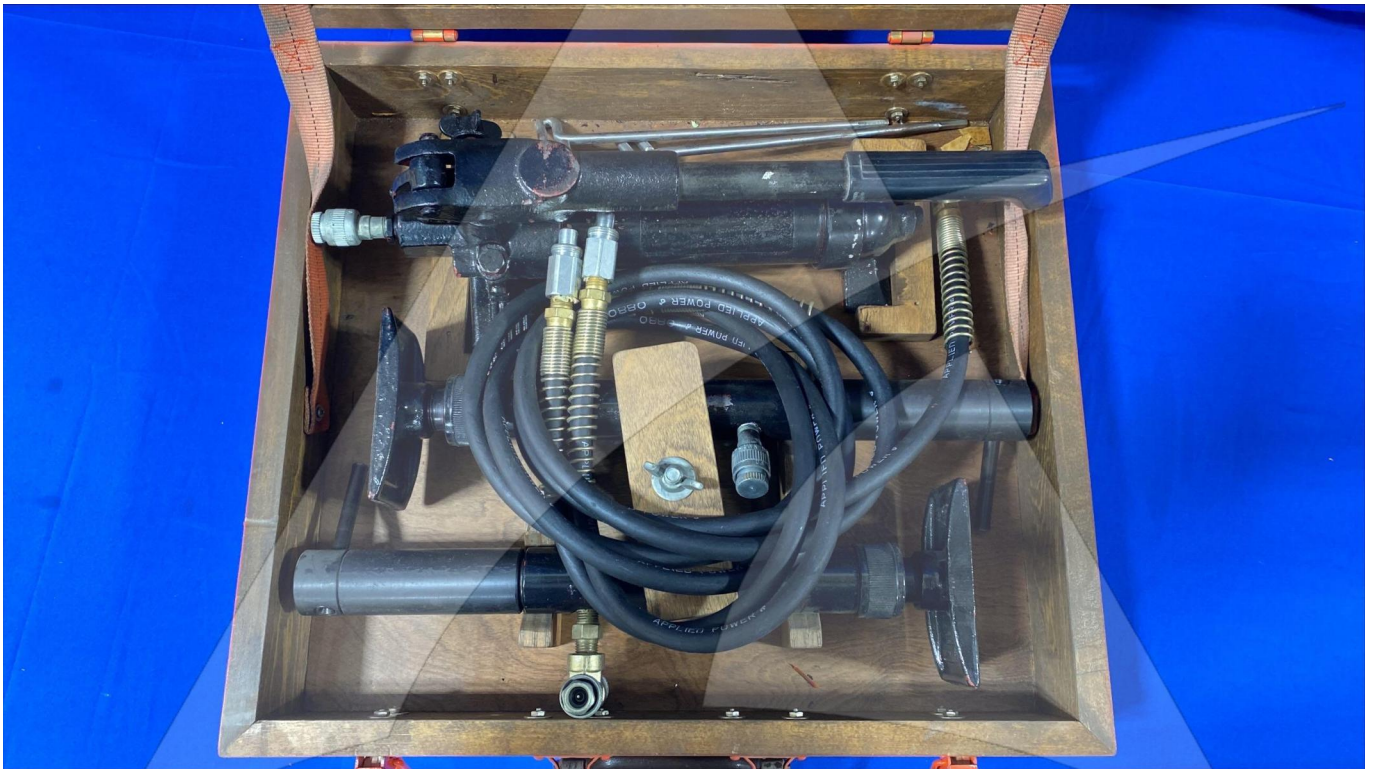

Global Sales:
Units 5 & 6, Oak Tree Place,
Matford Business Park
Exeter. Devon. EX2 8WA, UK.

Head Office:
7178 Headley ST SE,
PO Box 649
Ada, MI 49301 USA.

Part Number: BHJ4000
Description: L32-232 TOOL B747
ATP Serial Number: PMH0036
Date: 2026-04-09

Image: 6 of 9