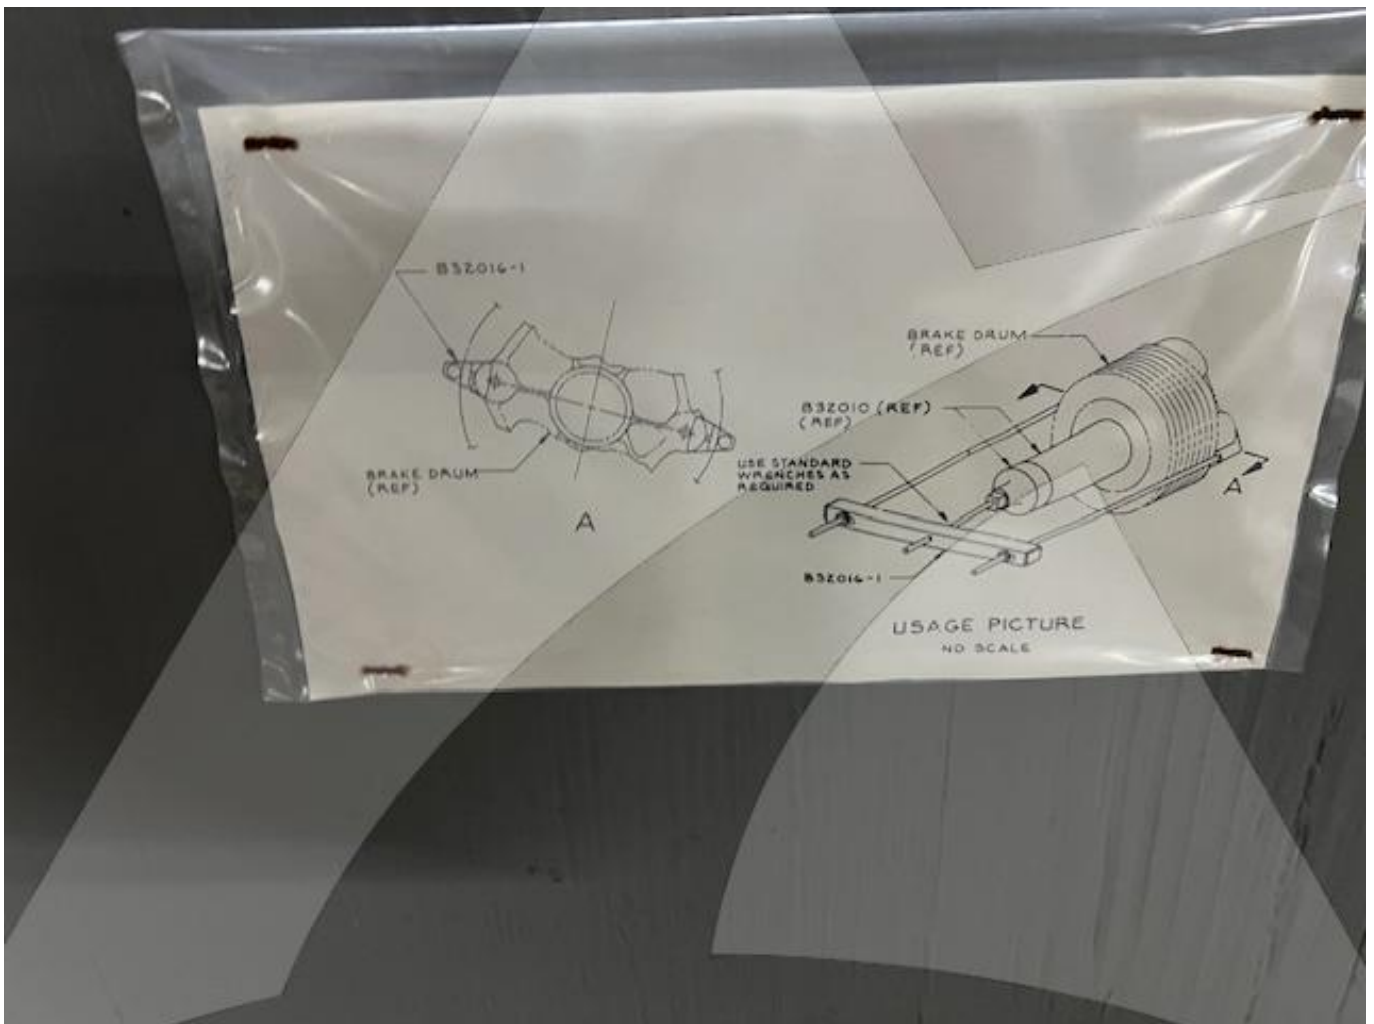

**Image:** 5 of 9

Global Sales:  
Units 5 & 6, Oak Tree Place,  
Matford Business Park  
Exeter. Devon. EX2 8WA, UK.

Head Office:  
7178 Headley ST SE,  
PO Box 649  
Ada, MI 49301 USA.

**Part Number:** B32016-13  
**Description:** MLG BRAKE PULLER DRY LUBE RODS  
**ATP Serial Number:** PMH0036291  
**Date:** 2026-06-17

**Image:** 6 of 9

Global Sales:  
Units 5 & 6, Oak Tree Place,  
Matford Business Park  
Exeter. Devon. EX2 8WA, UK.

Head Office:  
7178 Headley ST SE,  
PO Box 649  
Ada, MI 49301 USA.

**Part Number:** B32016-13  
**Description:** MLG BRAKE PULLER DRY LUBE RODS  
**ATP Serial Number:** PMH0036291  
**Date:** 2026-06-17