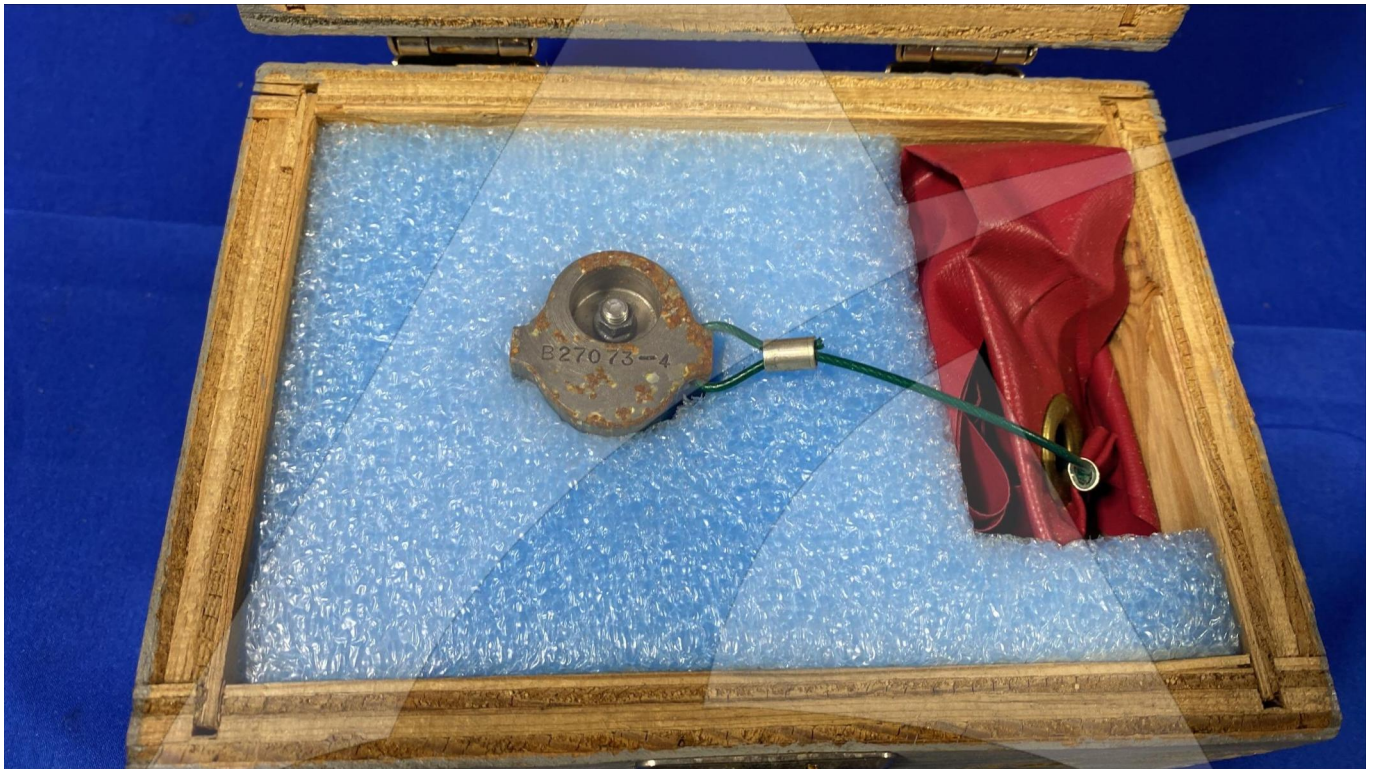

Image: 1 of 2

Global Sales:
Units 5 & 6, Oak Tree Place,
Matford Business Park
Exeter. Devon. EX2 8WA, UK.

Head Office:
7178 Headley ST SE,
PO Box 649
Ada, MI 49301 USA.

Part Number: B27073-1
Description: LOCKOUT TOOL OUTBD SLAT
ATP Serial Number: PMH0036
Date: 2026-04-22