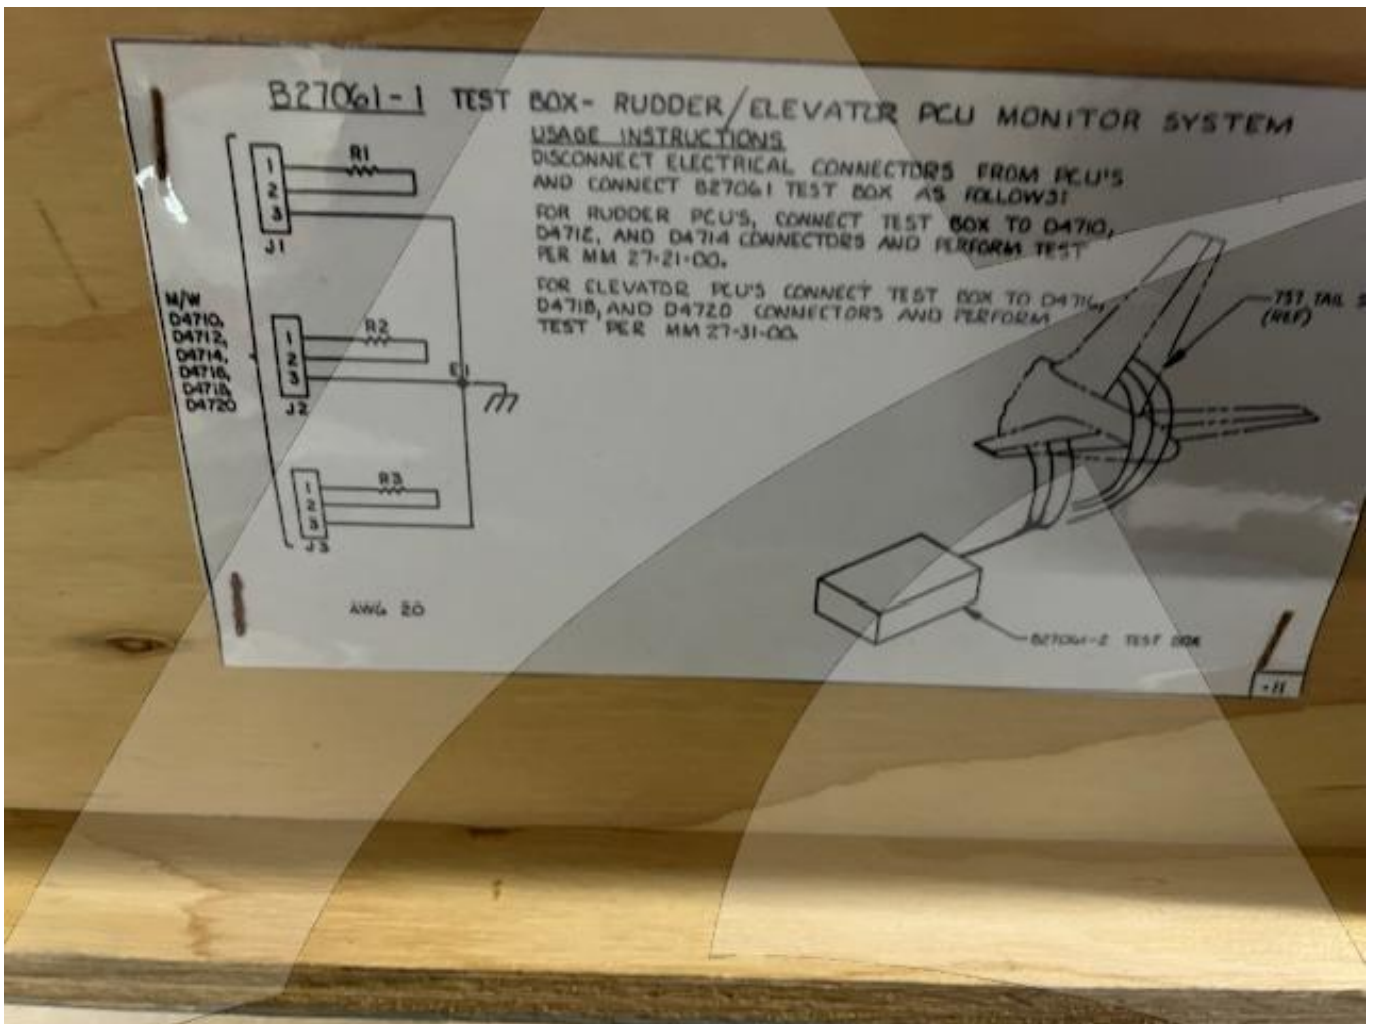

Global Sales:
Units 5 & 6, Oak Tree Place,
Matford Business Park
Exeter. Devon. EX2 8WA, UK.

Head Office:
7178 Headley ST SE,
PO Box 649
Ada, MI 49301 USA.

Part Number: B27061-1
Description: RUDDER/ELEV PCU MONITOR SYSTEM(F27-069)
ATP Serial Number: PMH0036
Date: 2026-06-17

Image: 1 of 4

Global Sales:
Units 5 & 6, Oak Tree Place,
Matford Business Park
Exeter. Devon. EX2 8WA, UK.

Head Office:
7178 Headley ST SE,
PO Box 649
Ada, MI 49301 USA.

Part Number: B27061-1
Description: RUDDER/ELEV PCU MONITOR SYSTEM(F27-069)
ATP Serial Number: PMH0036
Date: 2026-06-17

Image: 2 of 4

Global Sales:
Units 5 & 6, Oak Tree Place,
Matford Business Park
Exeter. Devon. EX2 8WA, UK.

Head Office:
7178 Headley ST SE,
PO Box 649
Ada, MI 49301 USA.

Part Number: B27061-1
Description: RUDDER/ELEV PCU MONITOR SYSTEM(F27-069)
ATP Serial Number: PMH0036
Date: 2026-06-17