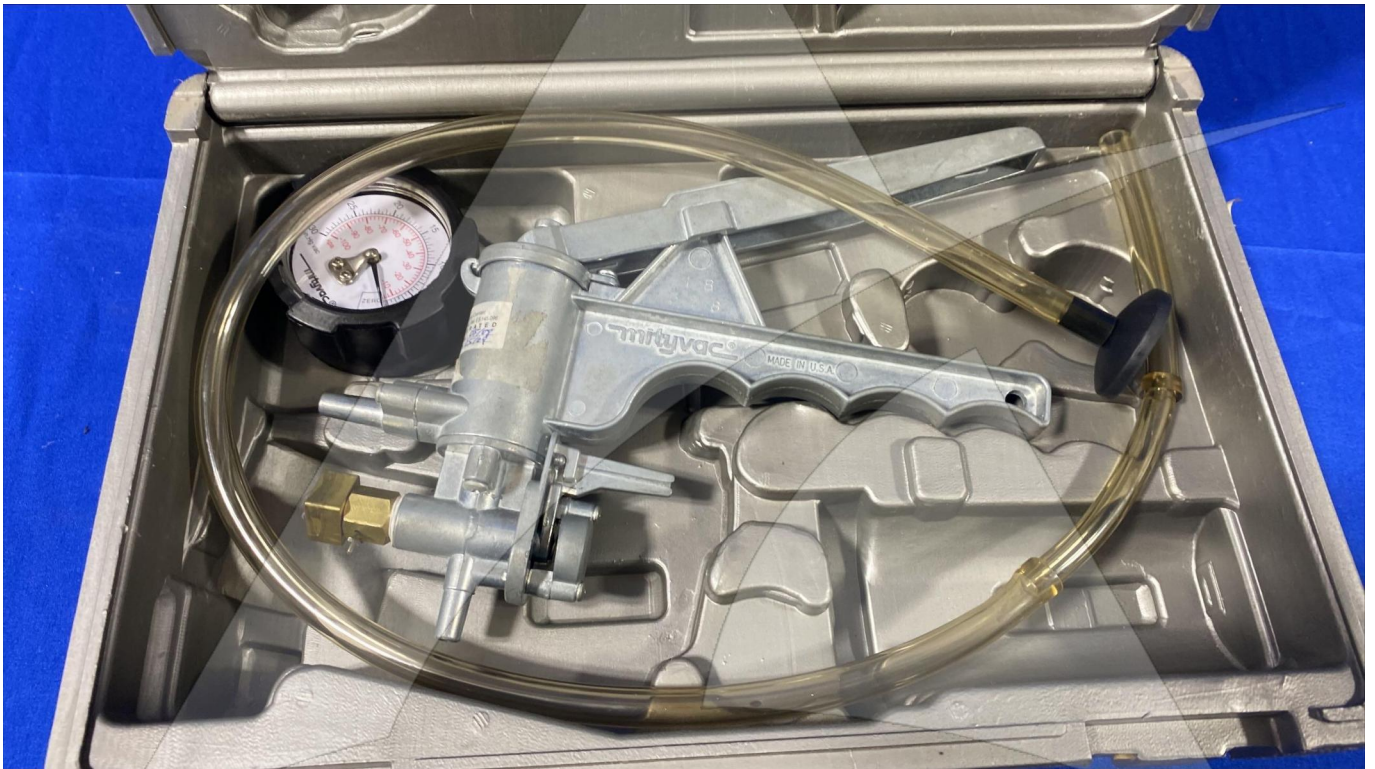

Global Sales:  
Units 5 & 6, Oak Tree Place,  
Matford Business Park  
Exeter. Devon. EX2 8WA, UK.

Head Office:  
7178 Headley ST SE,  
PO Box 649  
Ada, MI 49301 USA.

**Part Number:** B221075T-1  
**Description:** DECOMPRESSION LATCH  
**ATP Serial Number:** PMH0  
**Date:** 2026-06-02

**Image:** 1 of 2

Global Sales:  
Units 5 & 6, Oak Tree Place,  
Matford Business Park  
Exeter. Devon. EX2 8WA, UK.

Head Office:  
7178 Headley ST SE,  
PO Box 649  
Ada, MI 49301 USA.

**Part Number:** B221075T-1  
**Description:** DECOMPRESSION LATCH  
**ATP Serial Number:** PMH0  
**Date:** 2026-06-02