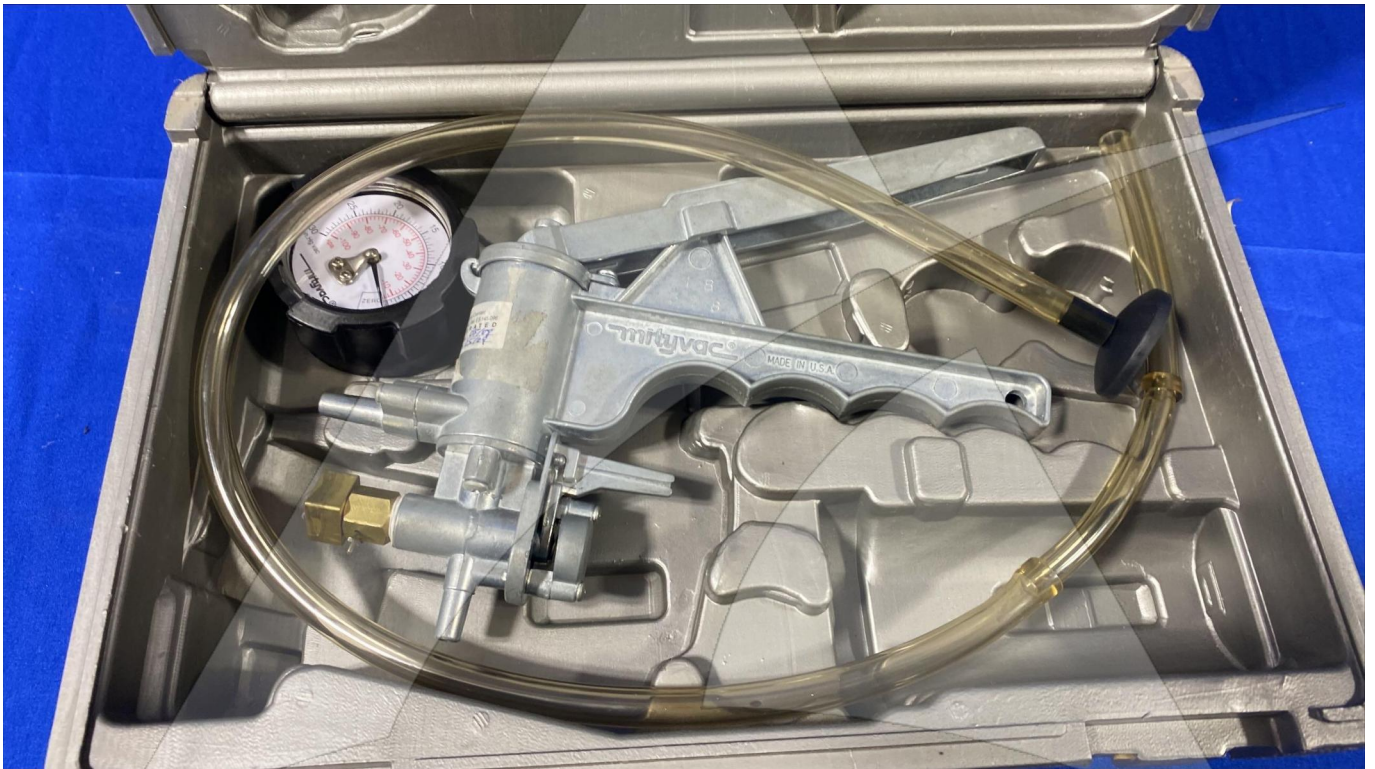

Global Sales:
Units 5 & 6, Oak Tree Place,
Matford Business Park
Exeter. Devon. EX2 8WA, UK.

Head Office:
7178 Headley ST SE,
PO Box 649
Ada, MI 49301 USA.

Part Number: B221075T-1
Description: DECOMPRESSION LATCH
ATP Serial Number: PMH0
Date: 2026-04-15

Image: 1 of 2

Global Sales:
Units 5 & 6, Oak Tree Place,
Matford Business Park
Exeter. Devon. EX2 8WA, UK.

Head Office:
7178 Headley ST SE,
PO Box 649
Ada, MI 49301 USA.

Part Number: B221075T-1
Description: DECOMPRESSION LATCH
ATP Serial Number: PMH0
Date: 2026-04-15