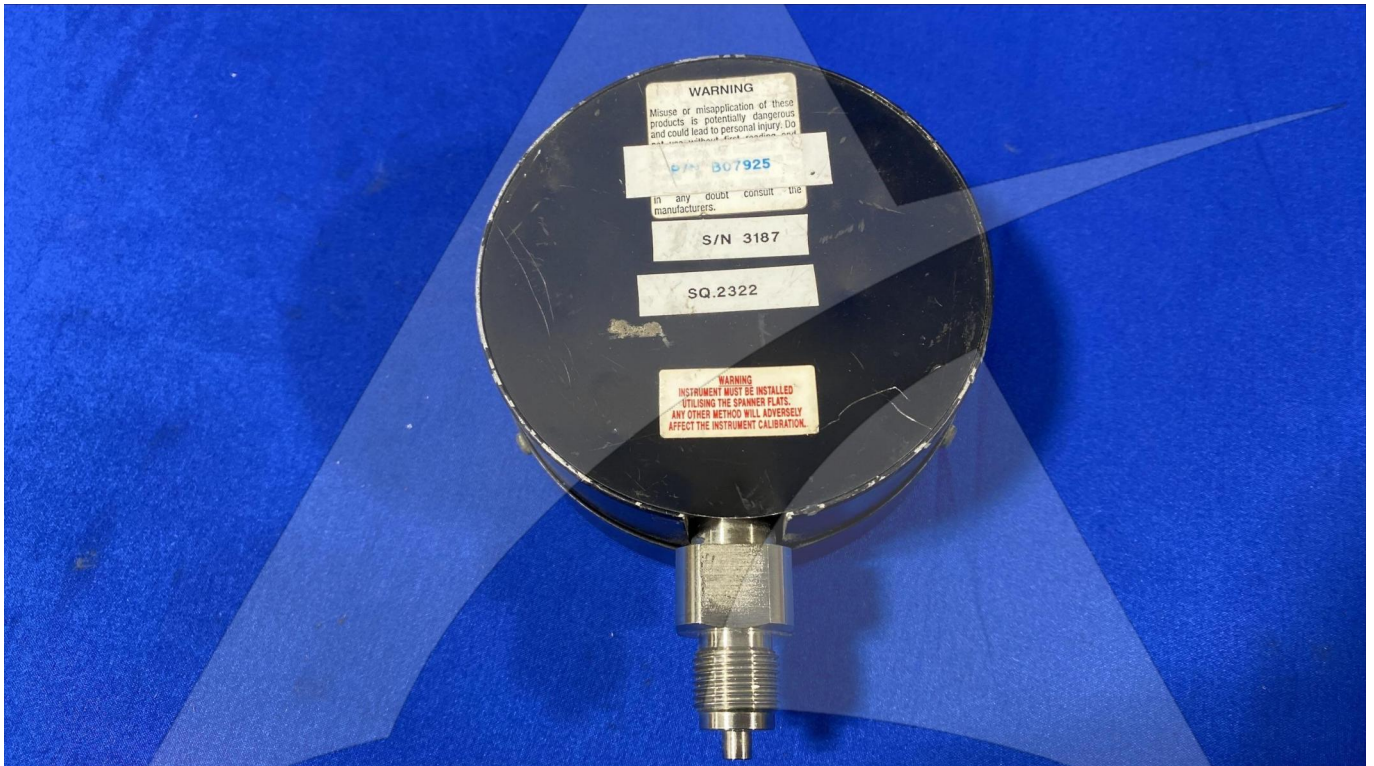

Global Sales:  
Units 5 & 6, Oak Tree Place,  
Matford Business Park  
Exeter. Devon. EX2 8WA, UK.

Head Office:  
7178 Headley ST SE,  
PO Box 649  
Ada, MI 49301 USA.

**Part Number:** B07925  
**Description:** GAUGE TOOL  
**ATP Serial Number:** PMH0036266EXT  
**Date:** 2026-04-08

**Image:** 1 of 2

Global Sales:  
Units 5 & 6, Oak Tree Place,  
Matford Business Park  
Exeter. Devon. EX2 8WA, UK.

Head Office:  
7178 Headley ST SE,  
PO Box 649  
Ada, MI 49301 USA.

**Part Number:** B07925  
**Description:** GAUGE TOOL  
**ATP Serial Number:** PMH0036266EXT  
**Date:** 2026-04-08