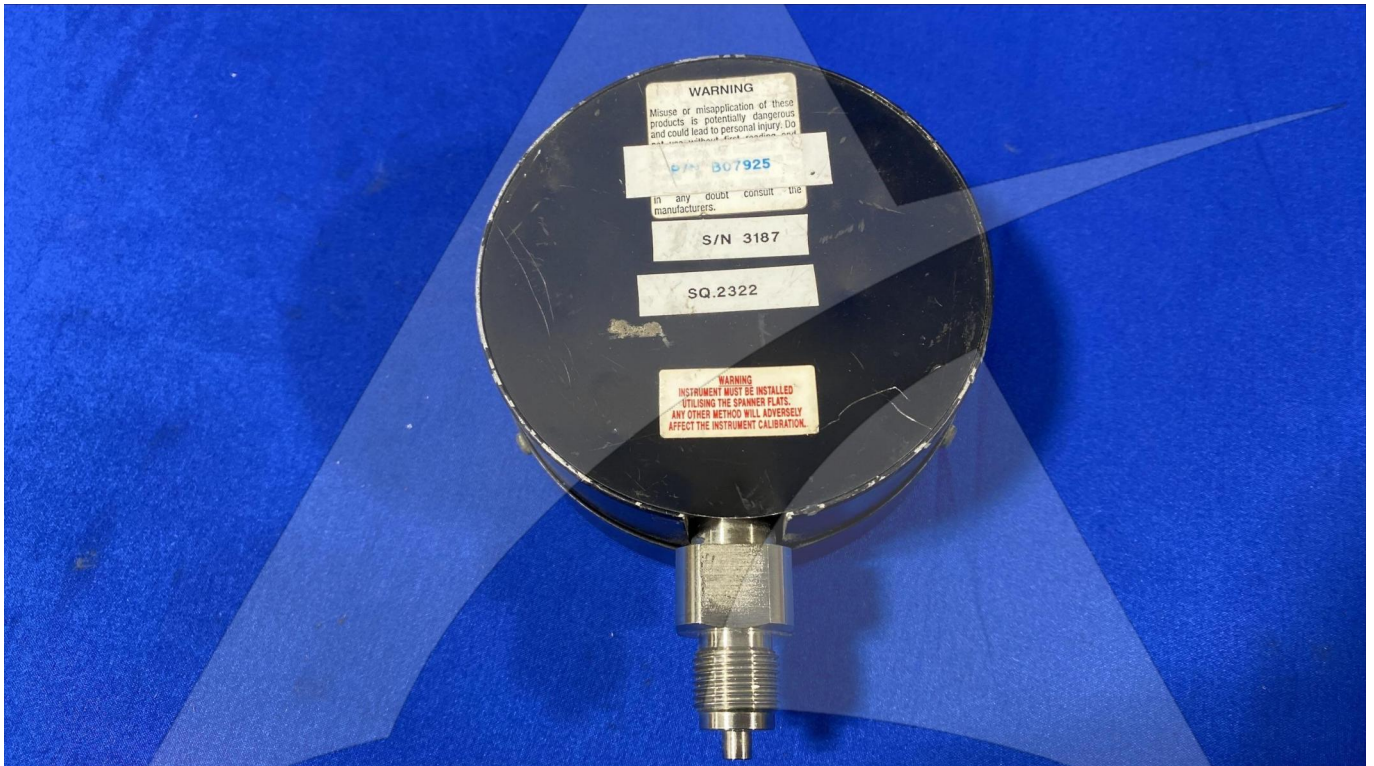

Global Sales:  
Units 5 & 6, Oak Tree Place,  
Matford Business Park  
Exeter. Devon. EX2 8WA, UK.

Head Office:  
7178 Headley ST SE,  
PO Box 649  
Ada, MI 49301 USA.

**Part Number:** B07925  
**Description:** GAUGE TOOL  
**ATP Serial Number:** PMH0036263EXT  
**Date:** 2026-04-08

**Image:** 1 of 2

Global Sales:  
Units 5 & 6, Oak Tree Place,  
Matford Business Park  
Exeter. Devon. EX2 8WA, UK.

Head Office:  
7178 Headley ST SE,  
PO Box 649  
Ada, MI 49301 USA.

**Part Number:** B07925  
**Description:** GAUGE TOOL  
**ATP Serial Number:** PMH0036263EXT  
**Date:** 2026-04-08