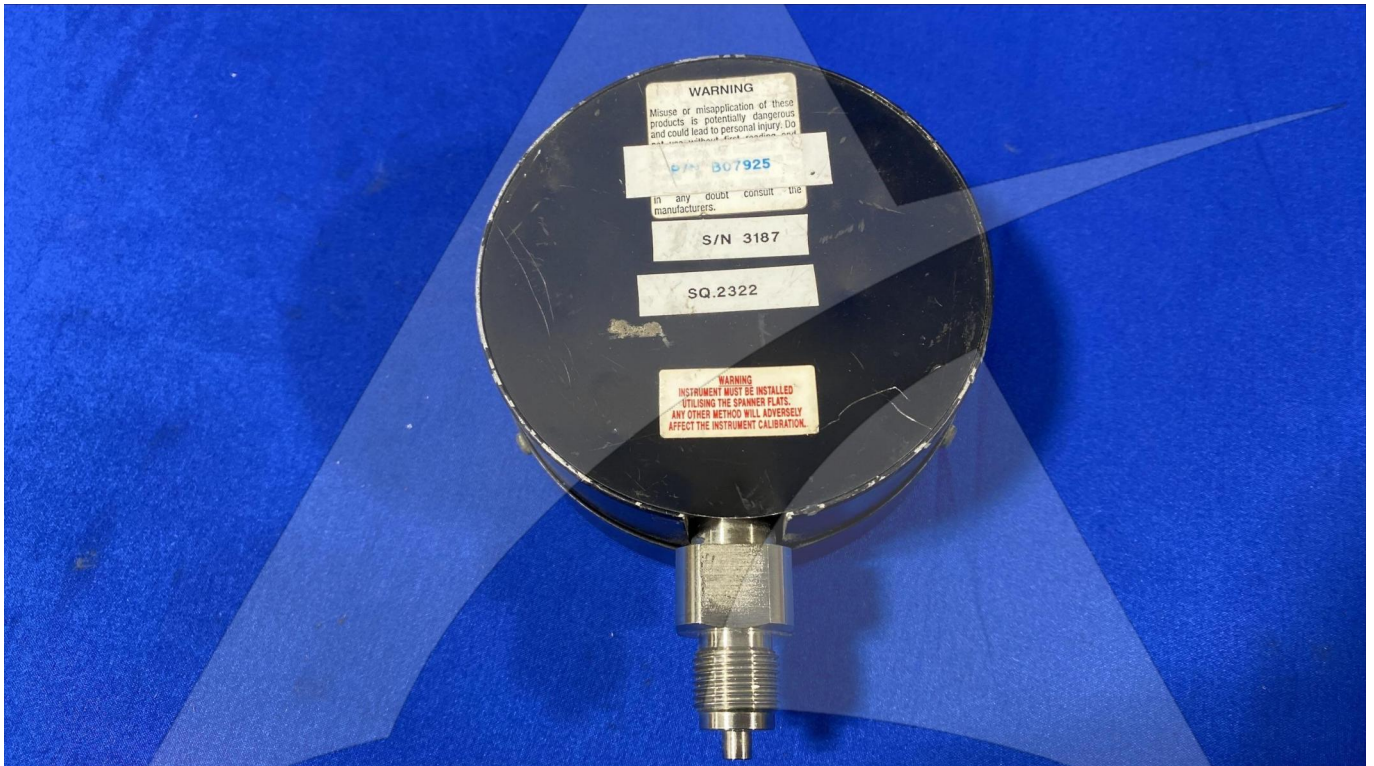

Global Sales:  
Units 5 & 6, Oak Tree Place,  
Matford Business Park  
Exeter. Devon. EX2 8WA, UK.

Head Office:  
7178 Headley ST SE,  
PO Box 649  
Ada, MI 49301 USA.

**Part Number:** B07925  
**Description:** GAUGE TOOL  
**ATP Serial Number:** PMH0036261EXT  
**Date:** 2026-05-23

**Image:** 1 of 2

Global Sales:  
Units 5 & 6, Oak Tree Place,  
Matford Business Park  
Exeter. Devon. EX2 8WA, UK.

Head Office:  
7178 Headley ST SE,  
PO Box 649  
Ada, MI 49301 USA.

**Part Number:** B07925  
**Description:** GAUGE TOOL  
**ATP Serial Number:** PMH0036261EXT  
**Date:** 2026-05-23