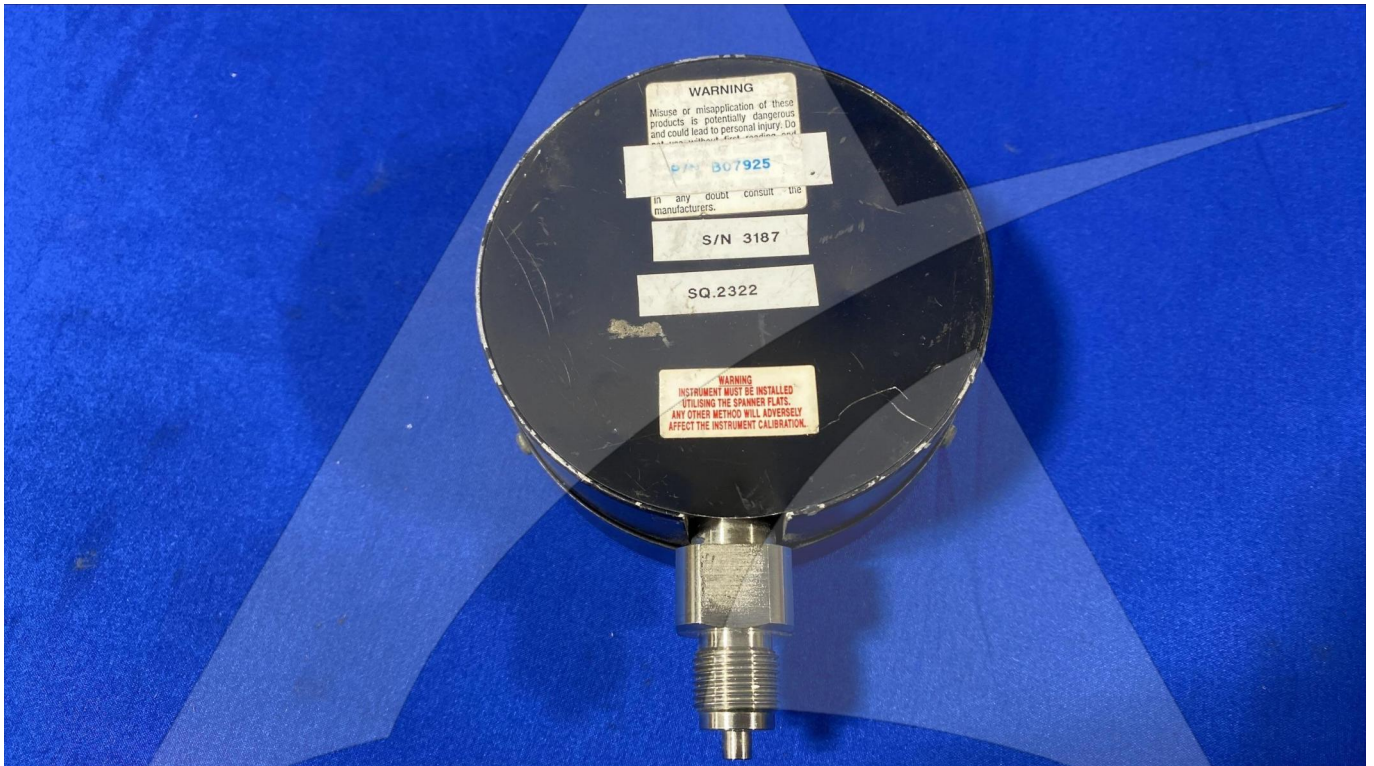

Global Sales:
Units 5 & 6, Oak Tree Place,
Matford Business Park
Exeter. Devon. EX2 8WA, UK.

Head Office:
7178 Headley ST SE,
PO Box 649
Ada, MI 49301 USA.

Part Number: B07925
Description: GAUGE TOOL
ATP Serial Number: PMH0036261EXT
Date: 2026-04-07

Image: 1 of 2

Global Sales:
Units 5 & 6, Oak Tree Place,
Matford Business Park
Exeter. Devon. EX2 8WA, UK.

Head Office:
7178 Headley ST SE,
PO Box 649
Ada, MI 49301 USA.

Part Number: B07925
Description: GAUGE TOOL
ATP Serial Number: PMH0036261EXT
Date: 2026-04-07