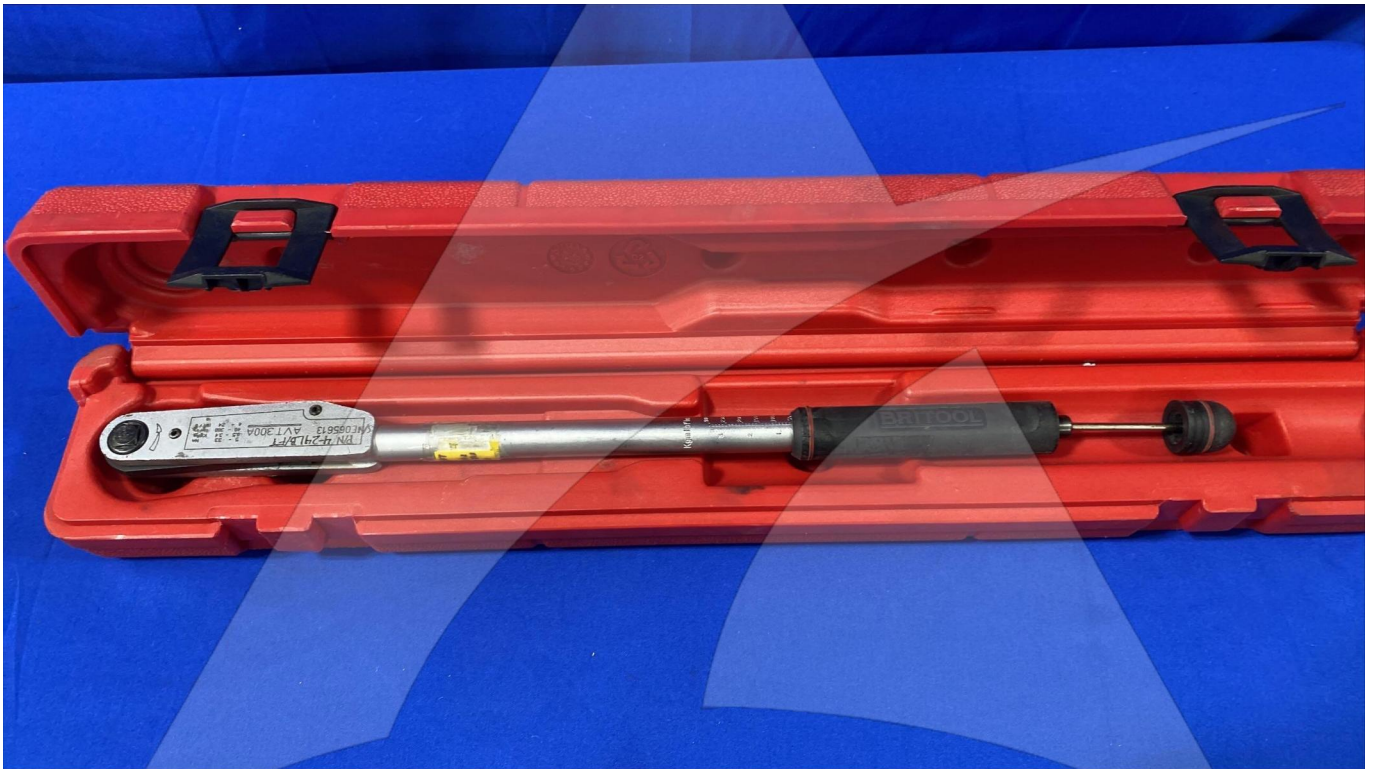

Global Sales:
Units 5 & 6, Oak Tree Place,
Matford Business Park
Exeter. Devon. EX2 8WA, UK.

Head Office:
7178 Headley ST SE,
PO Box 649
Ada, MI 49301 USA.

Part Number: AVT300A
Description: TORQUE WRENCH
ATP Serial Number: PMH0036248EXT
Date: 2026-05-23

Image: 3 of 4