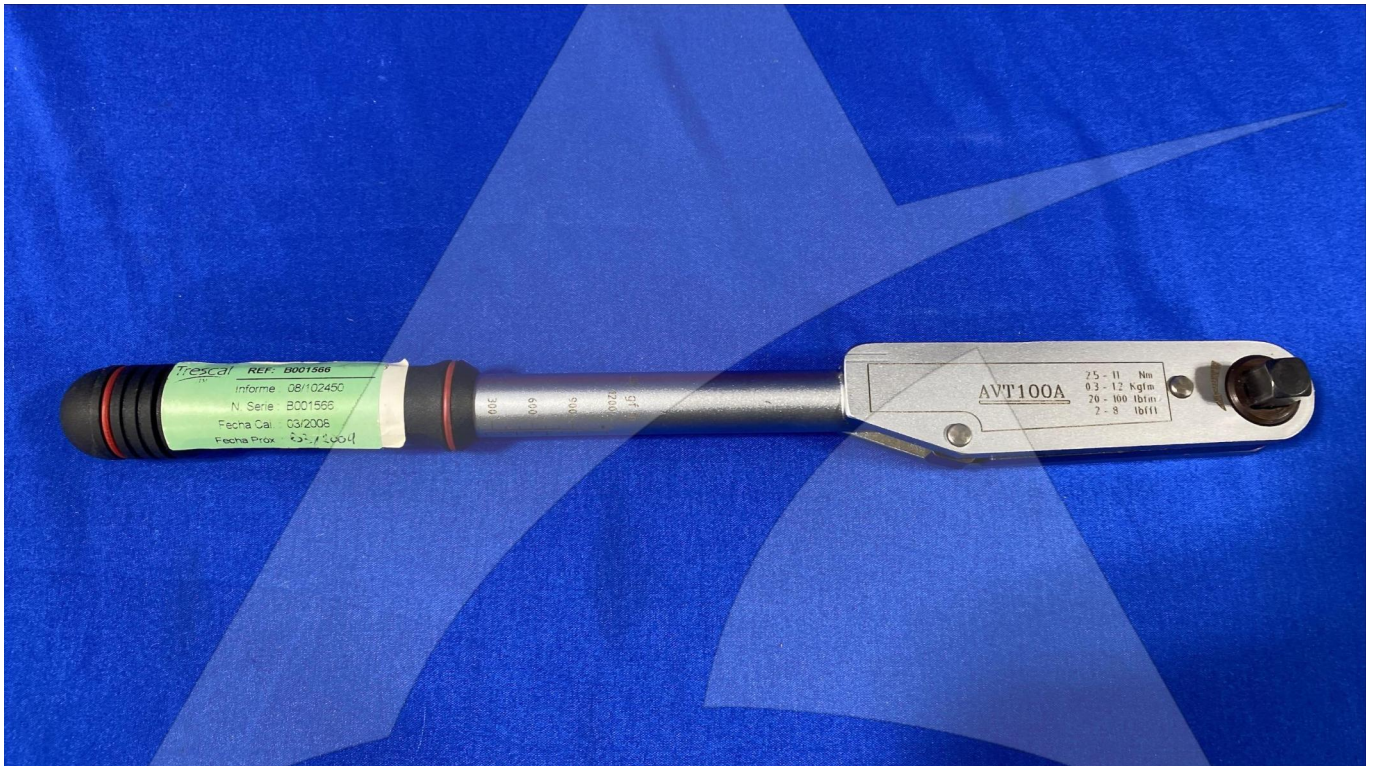

Global Sales:
Units 5 & 6, Oak Tree Place,
Matford Business Park
Exeter. Devon. EX2 8WA, UK.

Head Office:
7178 Headley ST SE,
PO Box 649
Ada, MI 49301 USA.

Part Number: AVT100A
Description: TORQUE WRENCH
ATP Serial Number: PMH0036
Date: 2026-06-26

Image: 3 of 4