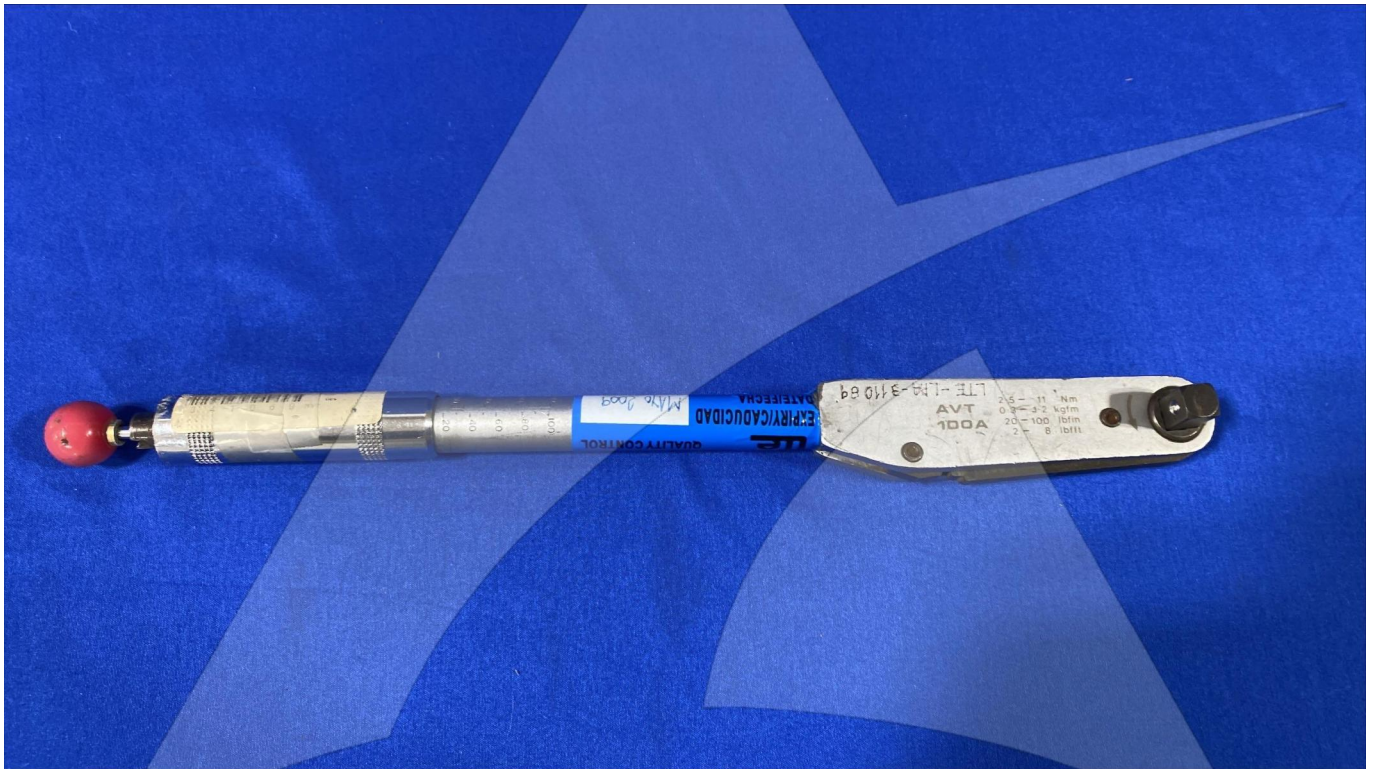

Global Sales:
Units 5 & 6, Oak Tree Place,
Matford Business Park
Exeter. Devon. EX2 8WA, UK.

Head Office:
7178 Headley ST SE,
PO Box 649
Ada, MI 49301 USA.

Part Number: AVT100A
Description: TORQUE WRENCH
ATP Serial Number: PMH0036
Date: 2026-06-26

Image: 2 of 3