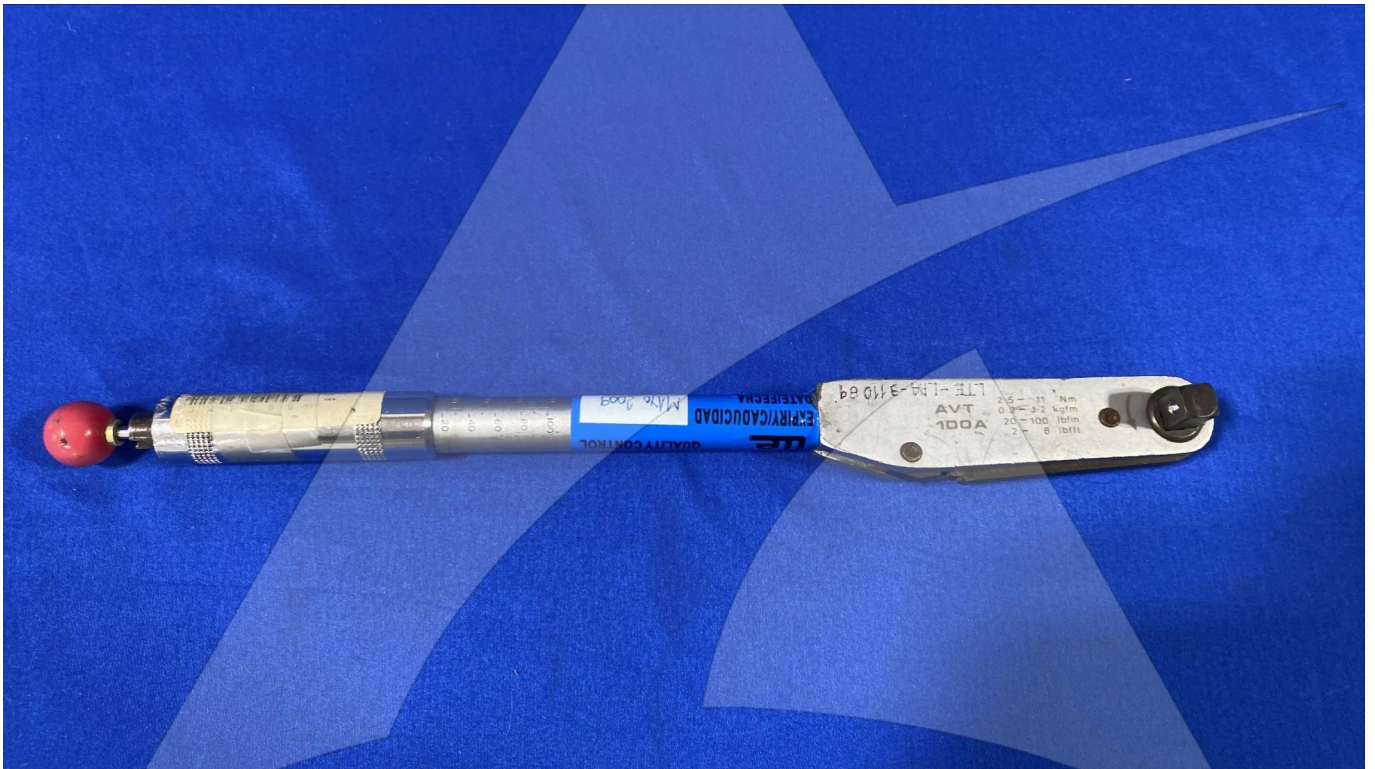

Global Sales:
Units 5 & 6, Oak Tree Place,
Matford Business Park
Exeter. Devon. EX2 8WA, UK.

Head Office:
7178 Headley ST SE,
PO Box 649
Ada, MI 49301 USA.

Part Number: AVT100A
Description: TORQUE WRENCH
ATP Serial Number: PMH0036
Date: 2026-04-30

Image: 2 of 3