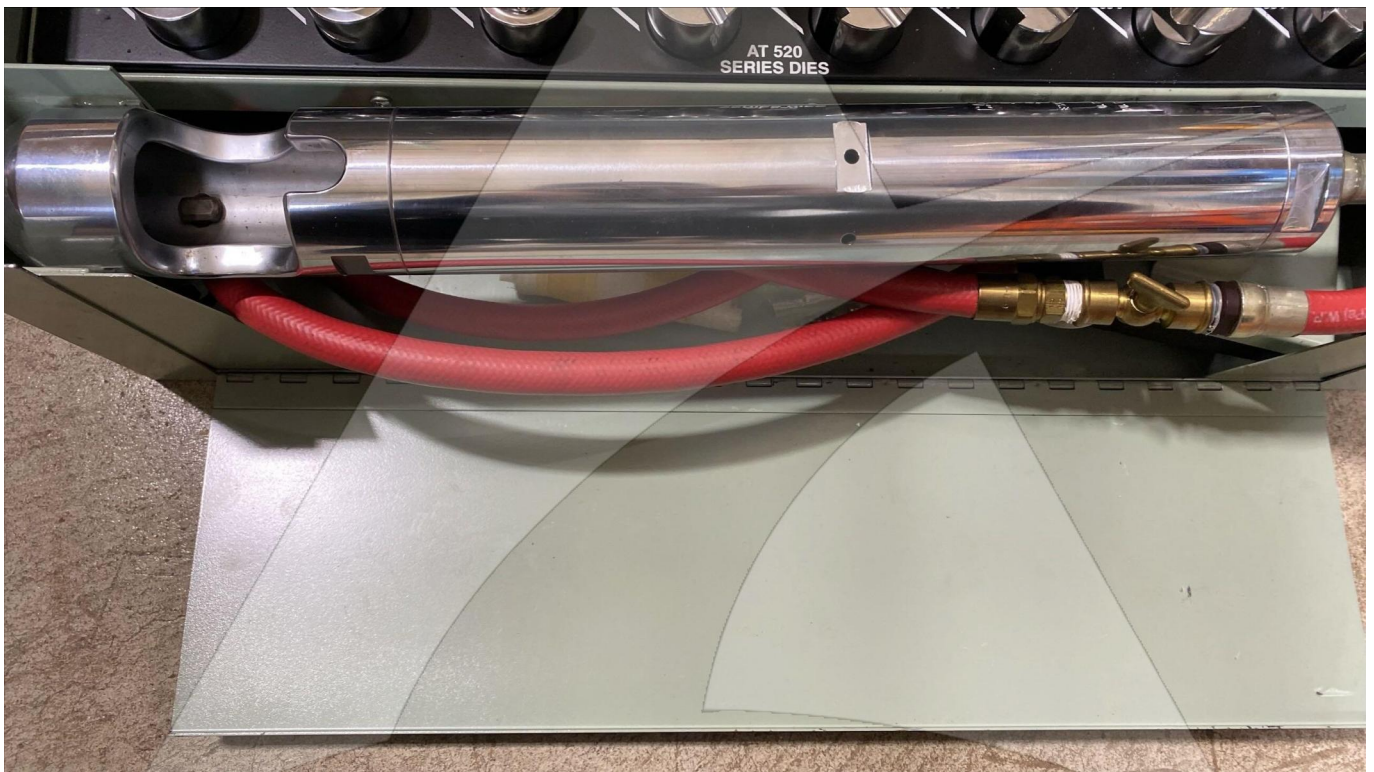

Global Sales:
Units 5 & 6, Oak Tree Place,
Matford Business Park
Exeter. Devon. EX2 8WA, UK.

Head Office:
7178 Headley ST SE,
PO Box 649
Ada, MI 49301 USA.

Part Number: AT520J
Description: CABLE SWAGER PORTABLE
ATP Serial Number: PMH0036242EXT
Date: 2026-04-08

Image: 2 of 3