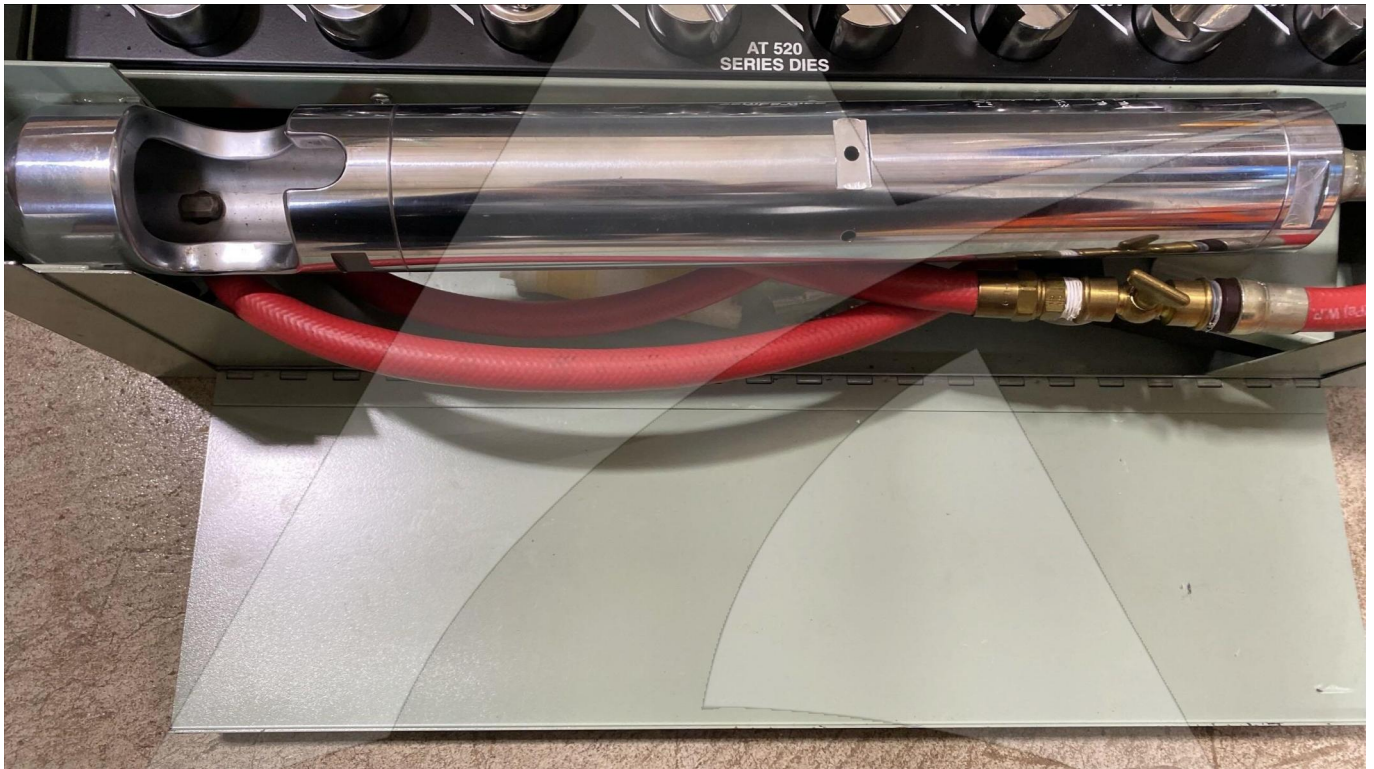

Global Sales:
Units 5 & 6, Oak Tree Place,
Matford Business Park
Exeter. Devon. EX2 8WA, UK.

Head Office:
7178 Headley ST SE,
PO Box 649
Ada, MI 49301 USA.

Part Number: AT520J
Description: CABLE SWAGER PORTABLE
ATP Serial Number: PMH0036242EXT
Date: 2026-05-23

Image: 2 of 3