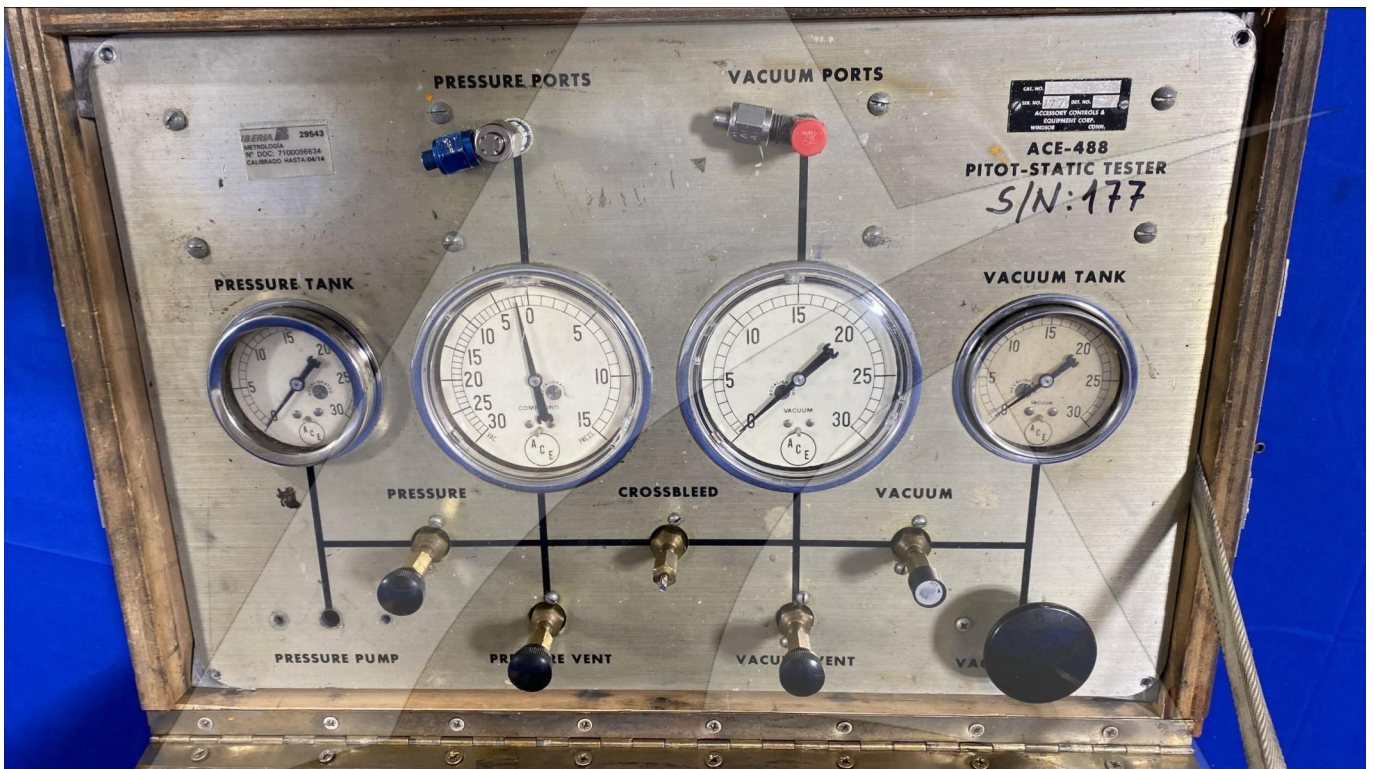

Global Sales:
Units 5 & 6, Oak Tree Place,
Matford Business Park
Exeter. Devon. EX2 8WA, UK.

Head Office:
7178 Headley ST SE,
PO Box 649
Ada, MI 49301 USA.

Part Number: ACE-488
Description: PRUEBAS ESTATICAS
ATP Serial Number: PMH0036
Date: 2026-04-19

Image: 2 of 4