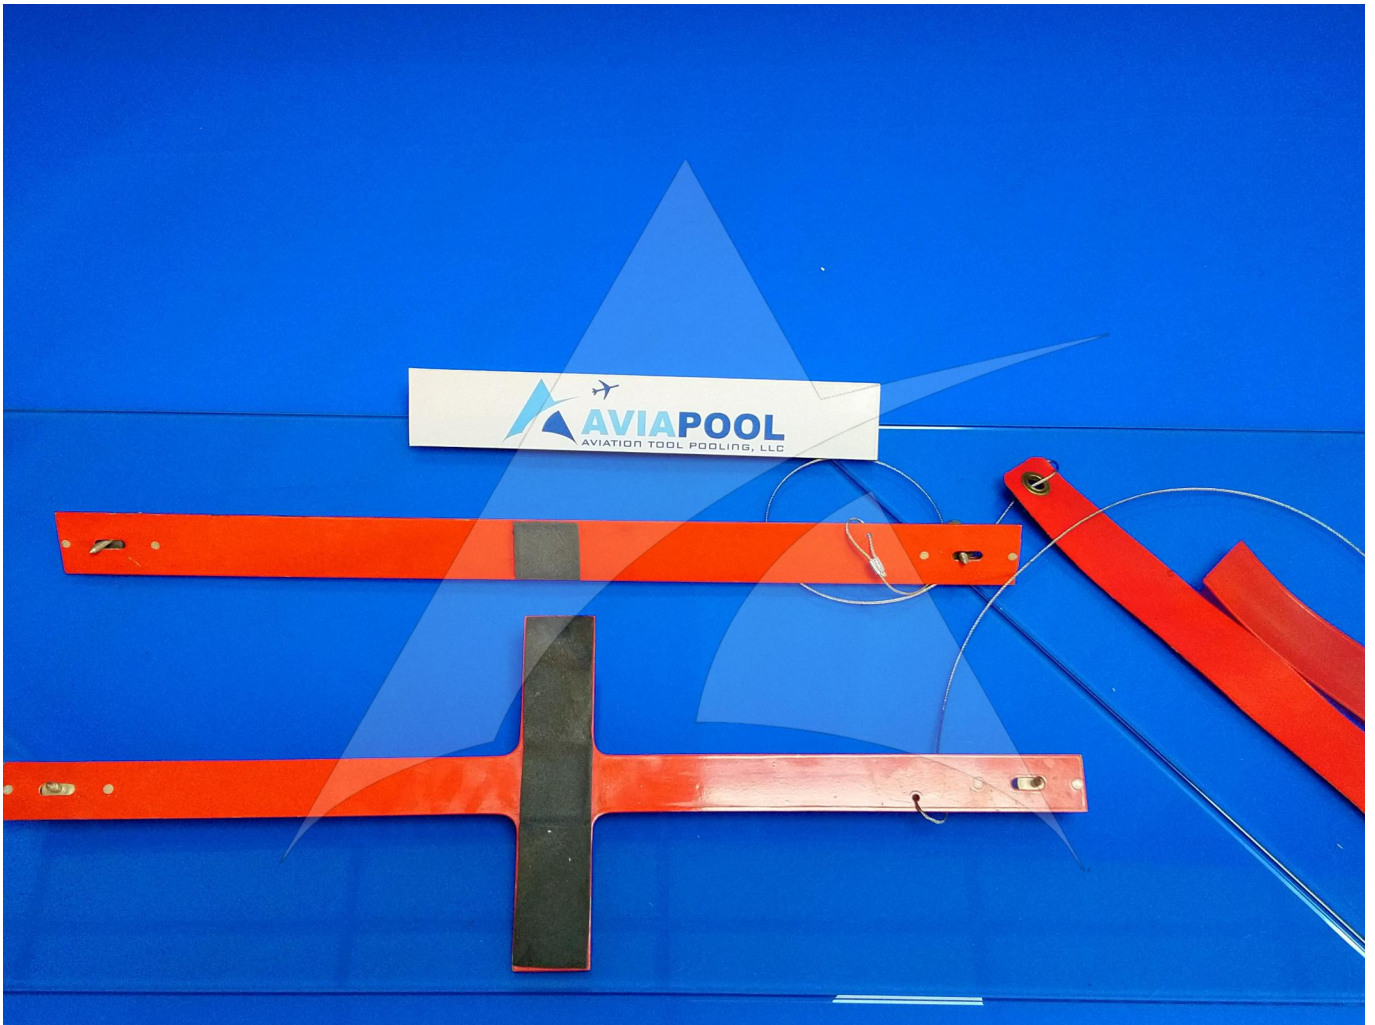

Global Sales:
Units 5 & 6, Oak Tree Place,
Matford Business Park
Exeter. Devon. EX2 8WA, UK.

Head Office:
7178 Headley ST SE,
PO Box 649
Ada, MI 49301 USA.

Part Number: 98A10001021000
Description: BLANK STATIC PORT
ATP Serial Number: PMH0000571EXT
Date: 2026-05-21

Image: 2 of 4