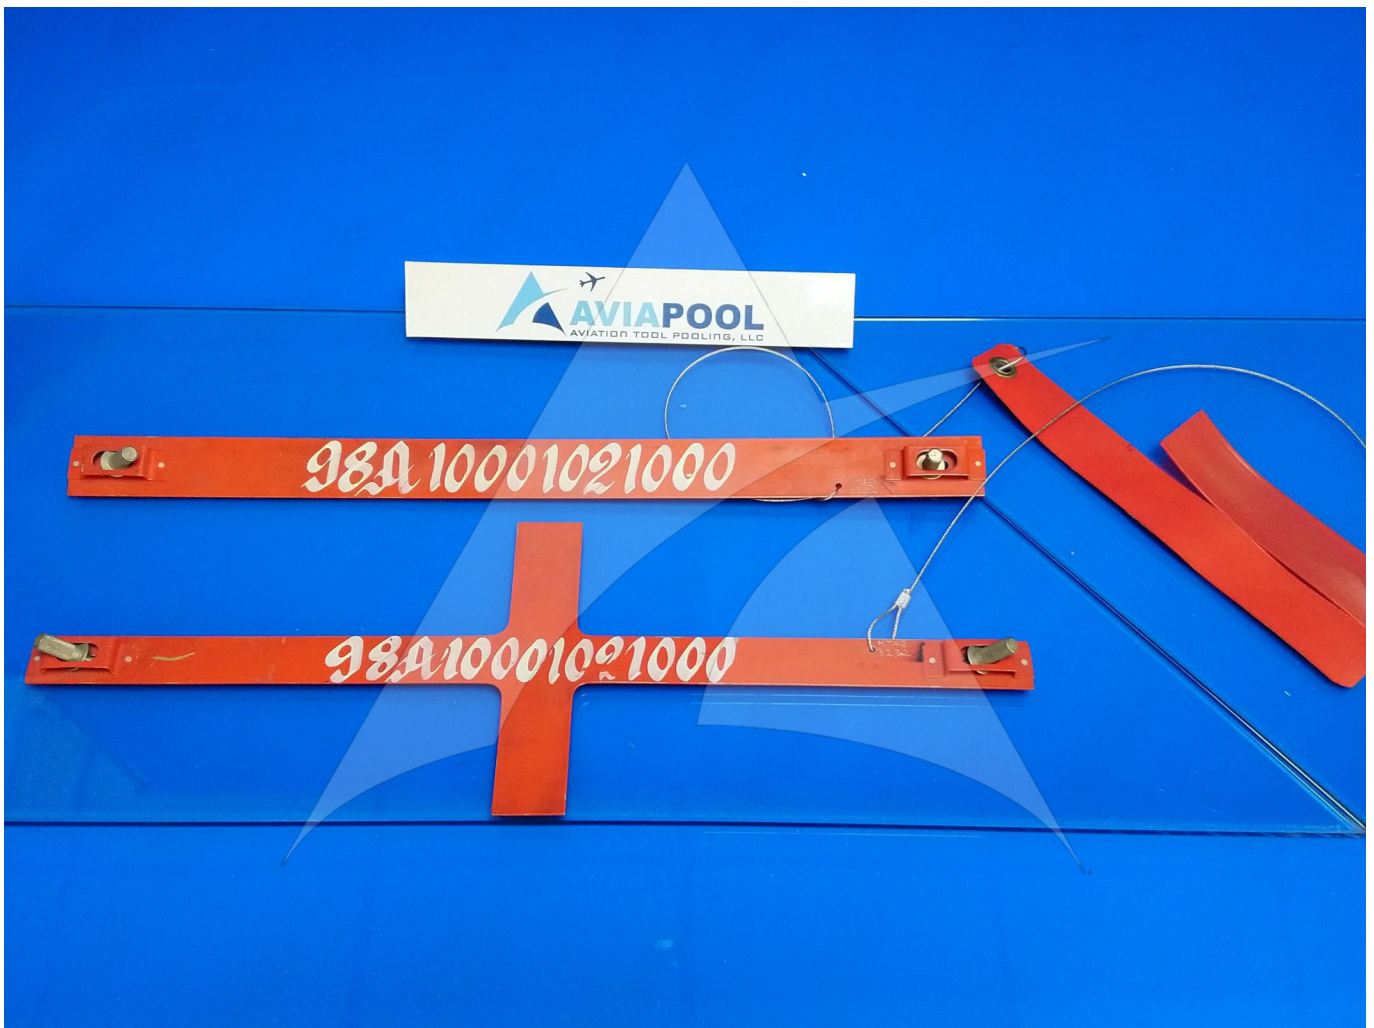

Global Sales:
Units 5 & 6, Oak Tree Place,
Matford Business Park
Exeter. Devon. EX2 8WA, UK.

Head Office:
7178 Headley ST SE,
PO Box 649
Ada, MI 49301 USA.

Part Number: 98A10001021000
Description: BLANK STATIC PORT
ATP Serial Number: PMH0000571EXT
Date: 2026-05-21

Image: 1 of 4

Global Sales:
Units 5 & 6, Oak Tree Place,
Matford Business Park
Exeter. Devon. EX2 8WA, UK.

Head Office:
7178 Headley ST SE,
PO Box 649
Ada, MI 49301 USA.

Part Number: 98A10001021000
Description: BLANK STATIC PORT
ATP Serial Number: PMH0000571EXT
Date: 2026-05-21