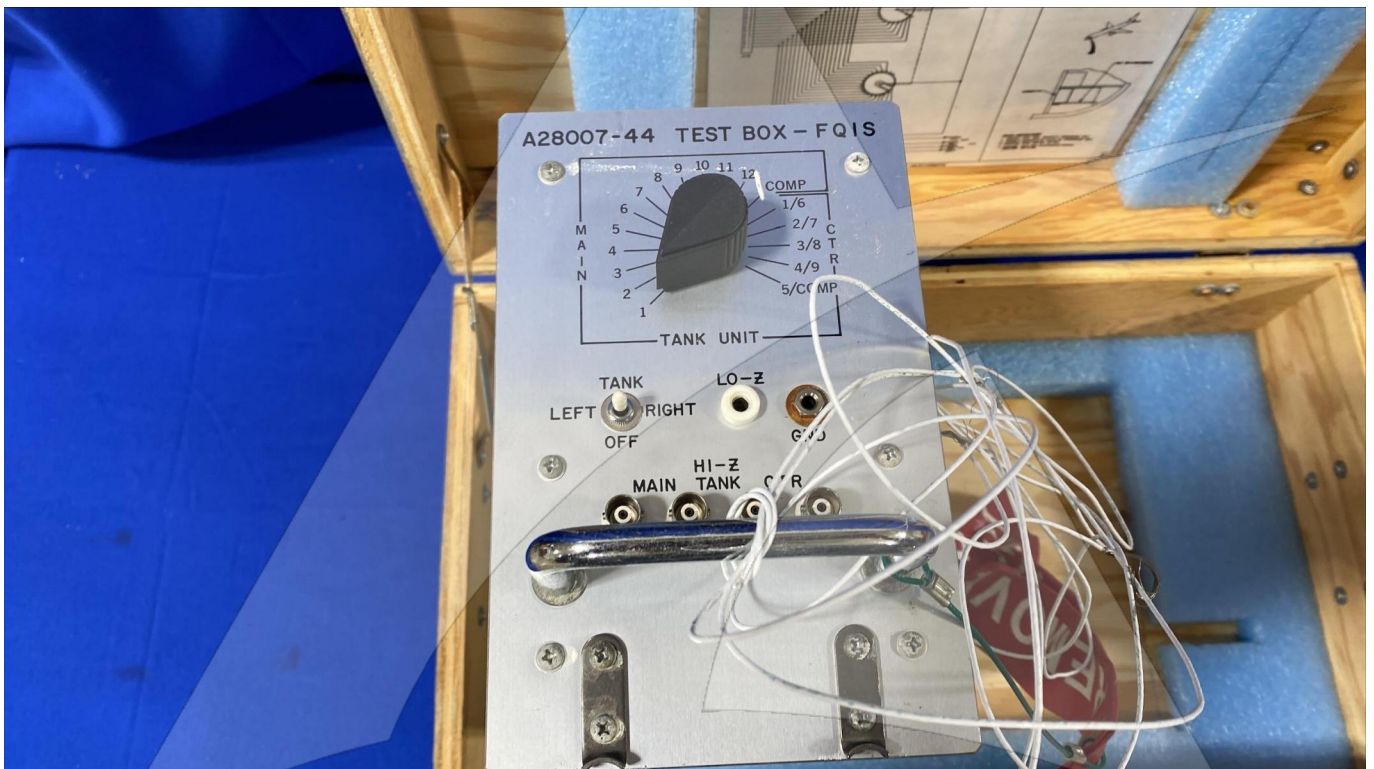

Global Sales:
Units 5 & 6, Oak Tree Place,
Matford Business Park
Exeter. Devon. EX2 8WA, UK.

Head Office:
7178 Headley ST SE,
PO Box 649
Ada, MI 49301 USA.

Part Number: A28007-41
Description: FUEL QTY INDICATION SYSTEM
ATP Serial Number: PMH0036
Date: 2026-04-23

Image: 3 of 4