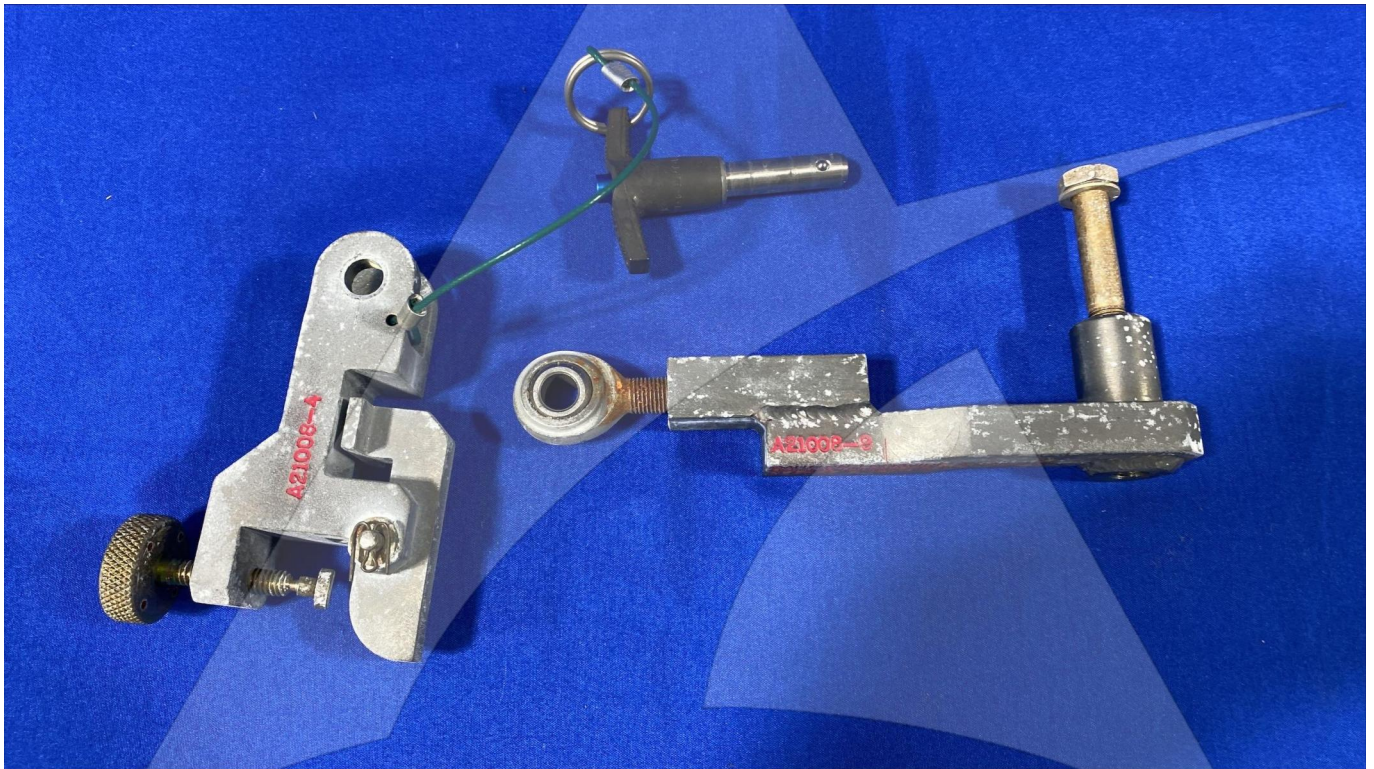

Global Sales:
Units 5 & 6, Oak Tree Place,
Matford Business Park
Exeter. Devon. EX2 8WA, UK.

Head Office:
7178 Headley ST SE,
PO Box 649
Ada, MI 49301 USA.

Part Number: A-21008-2
Description: HOLD OPEN SET CABIR AIR OUTFLOW
ATP Serial Number: PMH0036
Date: 2026-04-13

Image: 1 of 3

Global Sales:
Units 5 & 6, Oak Tree Place,
Matford Business Park
Exeter. Devon. EX2 8WA, UK.

Head Office:
7178 Headley ST SE,
PO Box 649
Ada, MI 49301 USA.

Part Number: A-21008-2
Description: HOLD OPEN SET CABIR AIR OUTFLOW
ATP Serial Number: PMH0036
Date: 2026-04-13

Image: 2 of 3

Global Sales:
Units 5 & 6, Oak Tree Place,
Matford Business Park
Exeter. Devon. EX2 8WA, UK.

Head Office:
7178 Headley ST SE,
PO Box 649
Ada, MI 49301 USA.

Part Number: A-21008-2
Description: HOLD OPEN SET CABIR AIR OUTFLOW
ATP Serial Number: PMH0036
Date: 2026-04-13