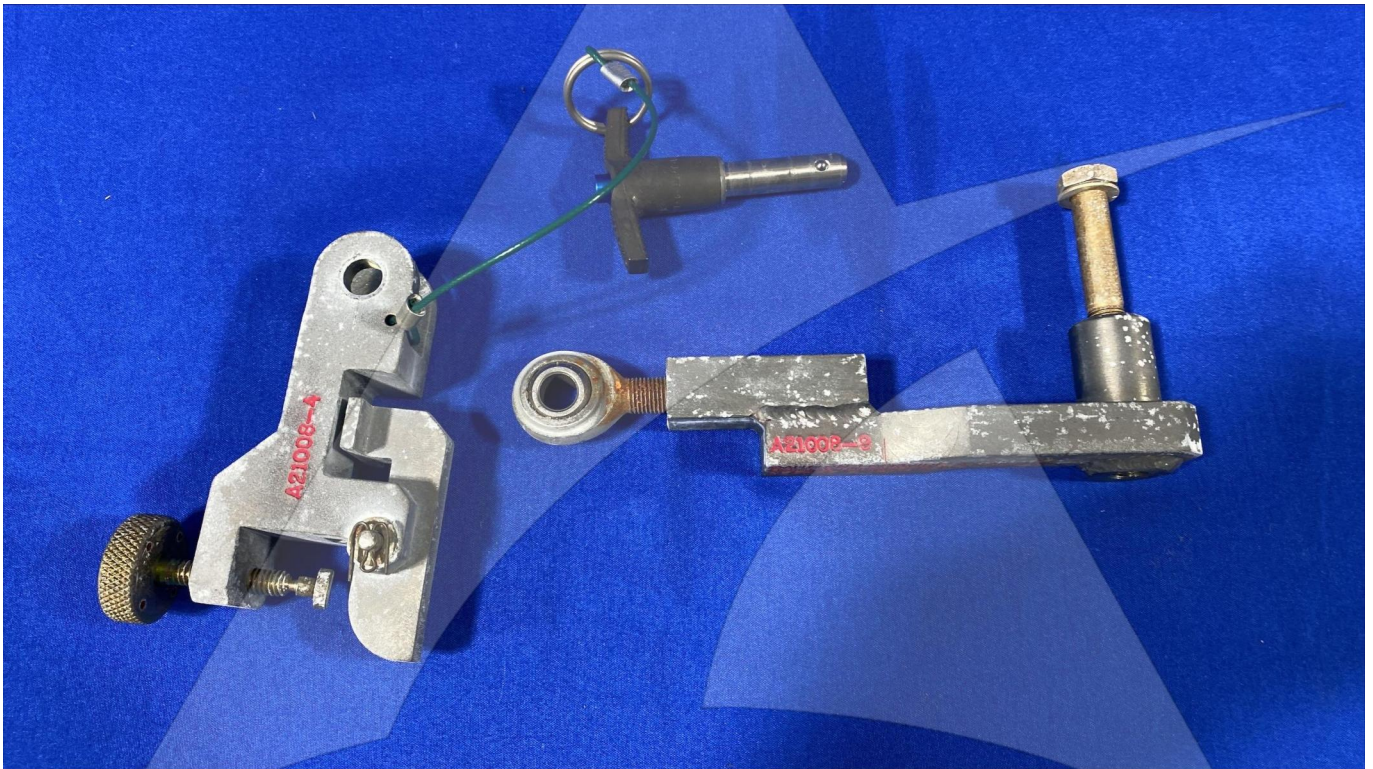

Global Sales:
Units 5 & 6, Oak Tree Place,
Matford Business Park
Exeter. Devon. EX2 8WA, UK.

Head Office:
7178 Headley ST SE,
PO Box 649
Ada, MI 49301 USA.

Part Number: A-21008-2
Description: HOLD OPEN SET CABIR AIR OUTFLOW
ATP Serial Number: PMH0036
Date: 2026-06-06

Image: 1 of 3

Global Sales:
Units 5 & 6, Oak Tree Place,
Matford Business Park
Exeter. Devon. EX2 8WA, UK.

Head Office:
7178 Headley ST SE,
PO Box 649
Ada, MI 49301 USA.

Part Number: A-21008-2
Description: HOLD OPEN SET CABIR AIR OUTFLOW
ATP Serial Number: PMH0036
Date: 2026-06-06

Image: 2 of 3

Global Sales:
Units 5 & 6, Oak Tree Place,
Matford Business Park
Exeter. Devon. EX2 8WA, UK.

Head Office:
7178 Headley ST SE,
PO Box 649
Ada, MI 49301 USA.

Part Number: A-21008-2
Description: HOLD OPEN SET CABIR AIR OUTFLOW
ATP Serial Number: PMH0036
Date: 2026-06-06