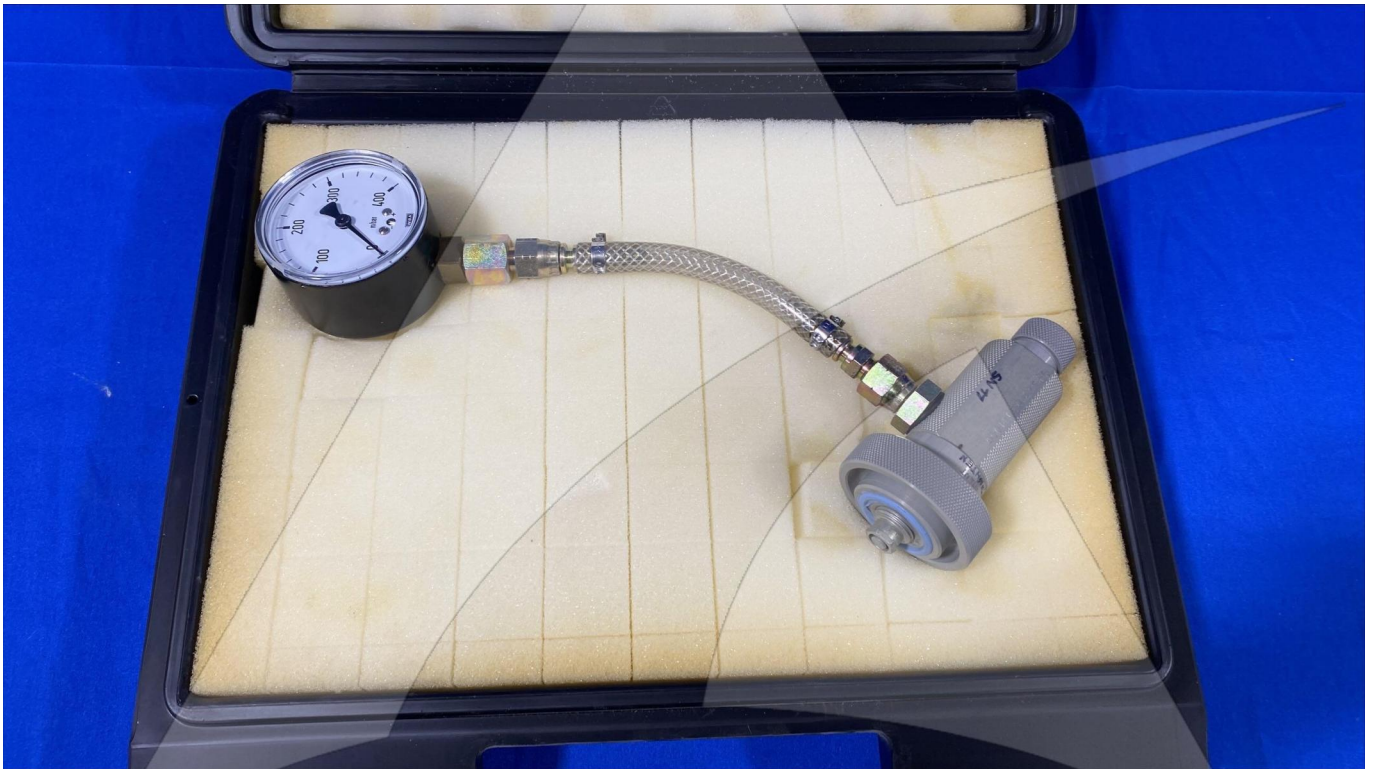

Global Sales:
Units 5 & 6, Oak Tree Place,
Matford Business Park
Exeter. Devon. EX2 8WA, UK.

Head Office:
7178 Headley ST SE,
PO Box 649
Ada, MI 49301 USA.

Part Number: 98S28003001000
Description: FEED JET PUMP TOOL
ATP Serial Number: PMH0036155EXT
Date: 2026-06-12

Image: 1 of 2

Global Sales:
Units 5 & 6, Oak Tree Place,
Matford Business Park
Exeter. Devon. EX2 8WA, UK.

Head Office:
7178 Headley ST SE,
PO Box 649
Ada, MI 49301 USA.

Part Number: 98S28003001000
Description: FEED JET PUMP TOOL
ATP Serial Number: PMH0036155EXT
Date: 2026-06-12