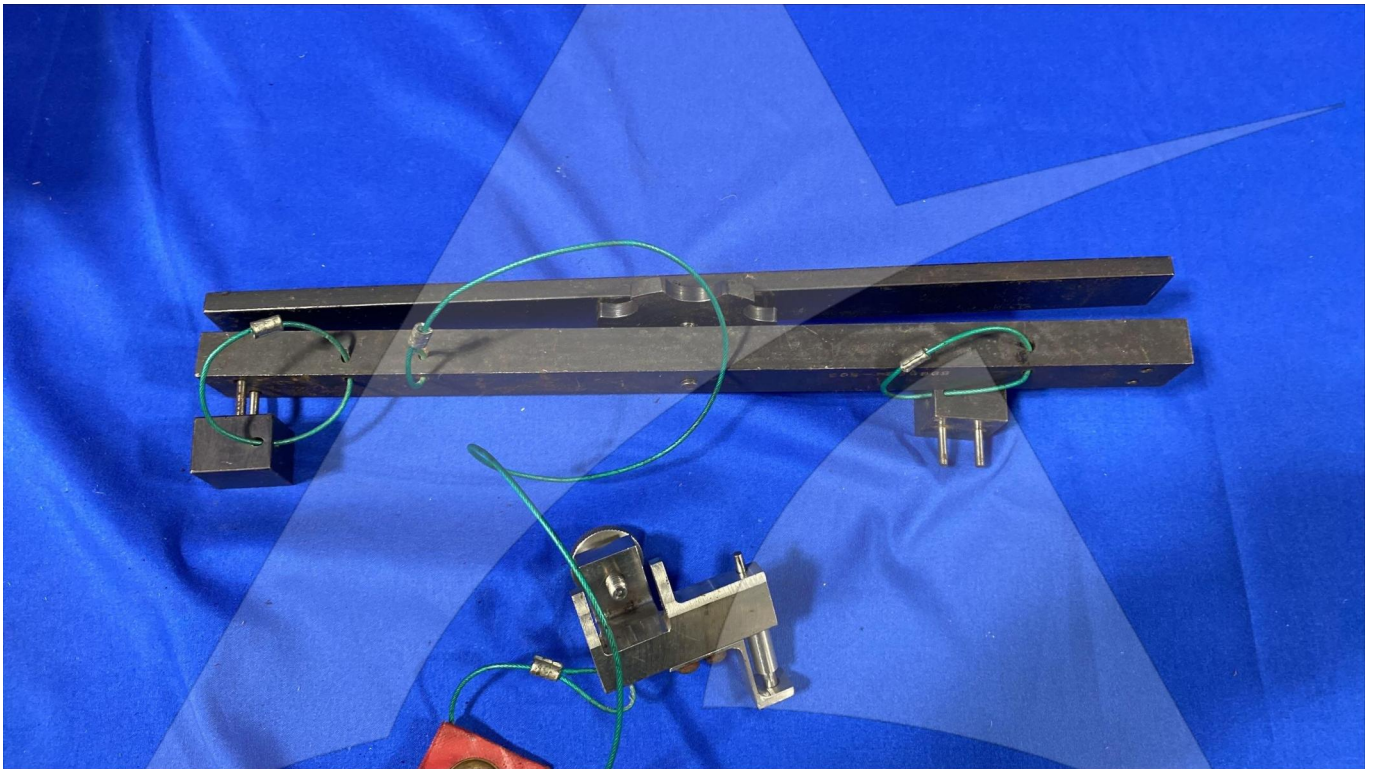

Global Sales:  
Units 5 & 6, Oak Tree Place,  
Matford Business Park  
Exeter. Devon. EX2 8WA, UK.

Head Office:  
7178 Headley ST SE,  
PO Box 649  
Ada, MI 49301 USA.

**Part Number:** 5965684-503  
**Description:** CREW SEAT TRACK LOCK  
**ATP Serial Number:** PMH0035975EXT  
**Date:** 2026-04-21

**Image:** 1 of 2

Global Sales:  
Units 5 & 6, Oak Tree Place,  
Matford Business Park  
Exeter. Devon. EX2 8WA, UK.

Head Office:  
7178 Headley ST SE,  
PO Box 649  
Ada, MI 49301 USA.

**Part Number:** 5965684-503  
**Description:** CREW SEAT TRACK LOCK  
**ATP Serial Number:** PMH0035975EXT  
**Date:** 2026-04-21