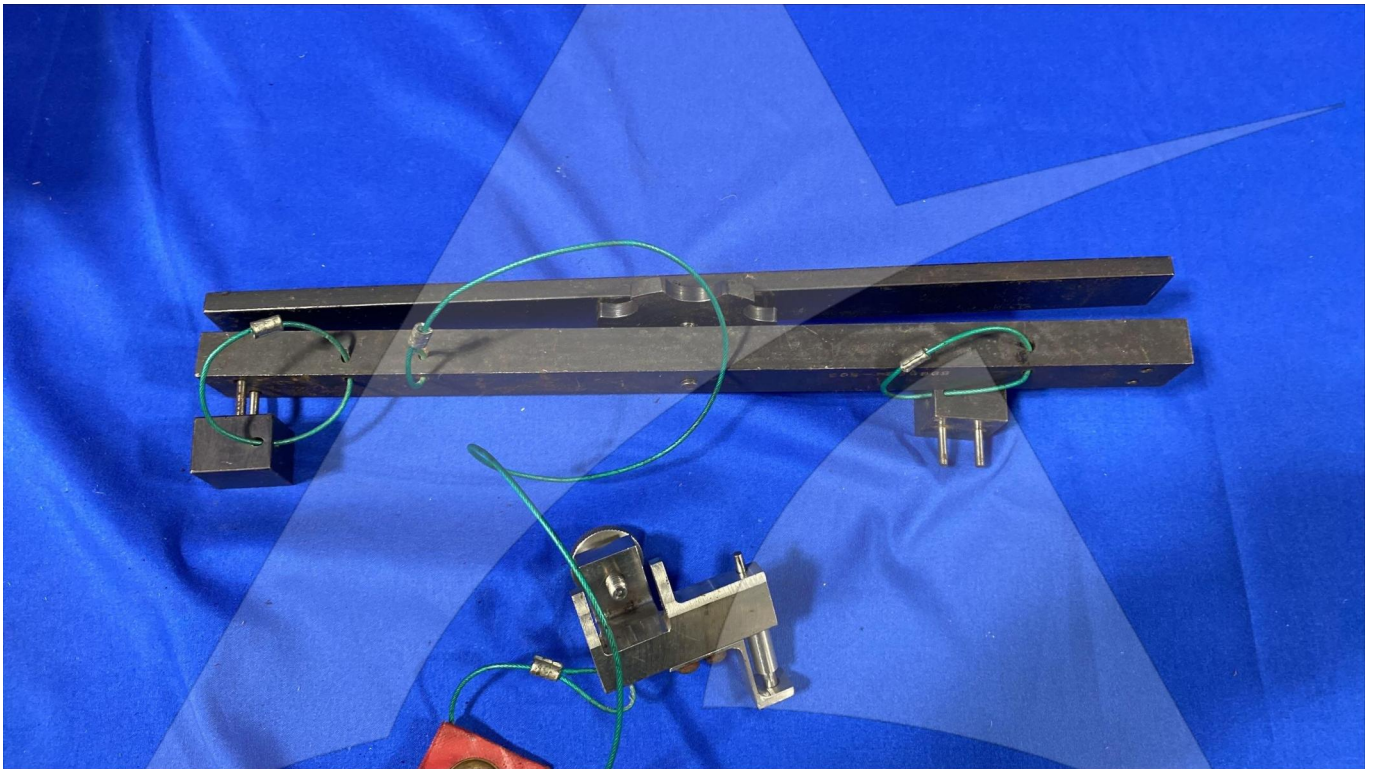

Global Sales:  
Units 5 & 6, Oak Tree Place,  
Matford Business Park  
Exeter. Devon. EX2 8WA, UK.

Head Office:  
7178 Headley ST SE,  
PO Box 649  
Ada, MI 49301 USA.

**Part Number:** 5965684-503  
**Description:** CREW SEAT TRACK LOCK  
**ATP Serial Number:** PMH0035974EXT  
**Date:** 2026-06-13

**Image:** 1 of 2

Global Sales:  
Units 5 & 6, Oak Tree Place,  
Matford Business Park  
Exeter. Devon. EX2 8WA, UK.

Head Office:  
7178 Headley ST SE,  
PO Box 649  
Ada, MI 49301 USA.

**Part Number:** 5965684-503  
**Description:** CREW SEAT TRACK LOCK  
**ATP Serial Number:** PMH0035974EXT  
**Date:** 2026-06-13