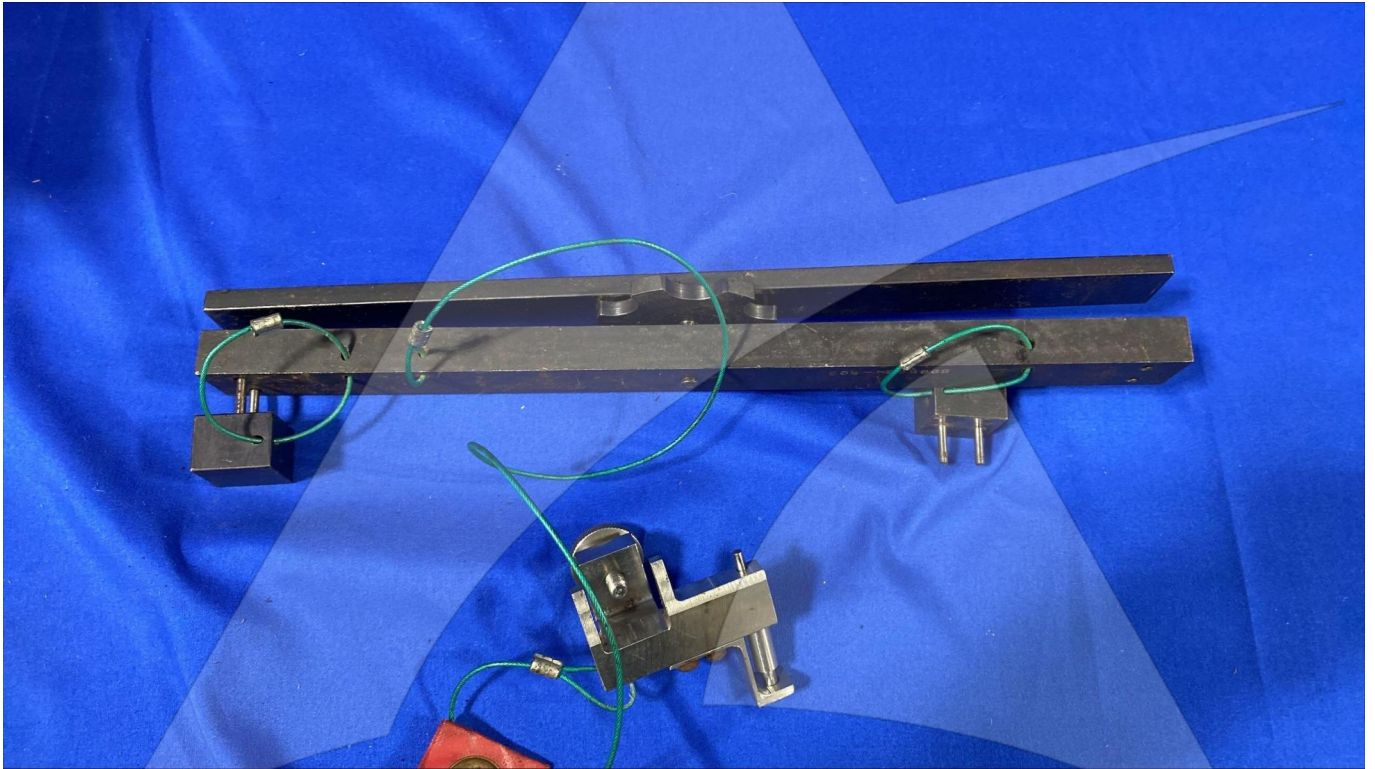

Global Sales:  
Units 5 & 6, Oak Tree Place,  
Matford Business Park  
Exeter. Devon. EX2 8WA, UK.

Head Office:  
7178 Headley ST SE,  
PO Box 649  
Ada, MI 49301 USA.

**Part Number:** 5965684-503  
**Description:** CREW SEAT TRACK LOCK  
**ATP Serial Number:** PMH0035974EXT  
**Date:** 2026-04-21

**Image:** 1 of 2

Global Sales:  
Units 5 & 6, Oak Tree Place,  
Matford Business Park  
Exeter. Devon. EX2 8WA, UK.

Head Office:  
7178 Headley ST SE,  
PO Box 649  
Ada, MI 49301 USA.

**Part Number:** 5965684-503  
**Description:** CREW SEAT TRACK LOCK  
**ATP Serial Number:** PMH0035974EXT  
**Date:** 2026-04-21