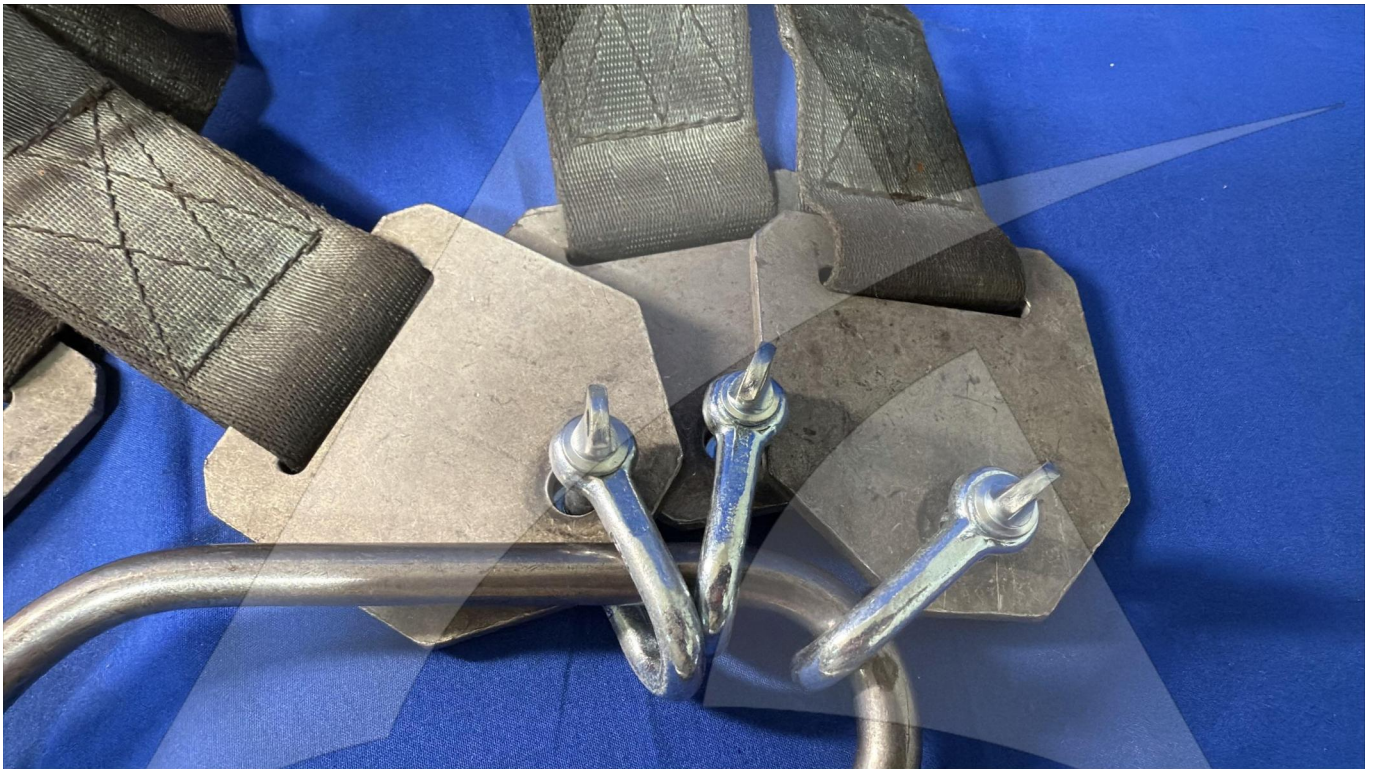

Global Sales:
Units 5 & 6, Oak Tree Place,
Matford Business Park
Exeter. Devon. EX2 8WA, UK.

Head Office:
7178 Headley ST SE,
PO Box 649
Ada, MI 49301 USA.

Part Number: 5952168-1
Description: TOOL
ATP Serial Number: PMH0035
Date: 2026-04-13

Image: 4 of 6