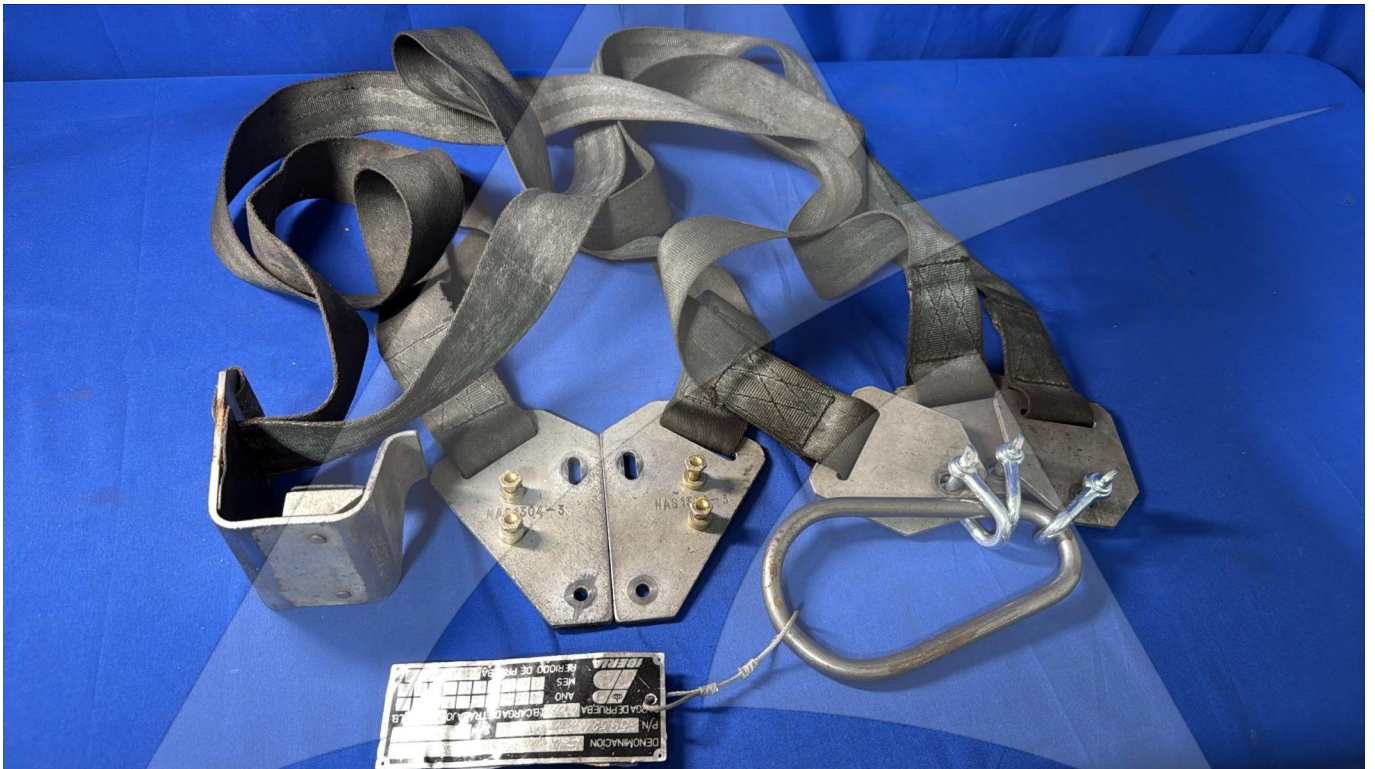

Global Sales:
Units 5 & 6, Oak Tree Place,
Matford Business Park
Exeter. Devon. EX2 8WA, UK.

Head Office:
7178 Headley ST SE,
PO Box 649
Ada, MI 49301 USA.

Part Number: 5952168-1
Description: TOOL
ATP Serial Number: PMH0035
Date: 2026-04-13

Image: 2 of 6