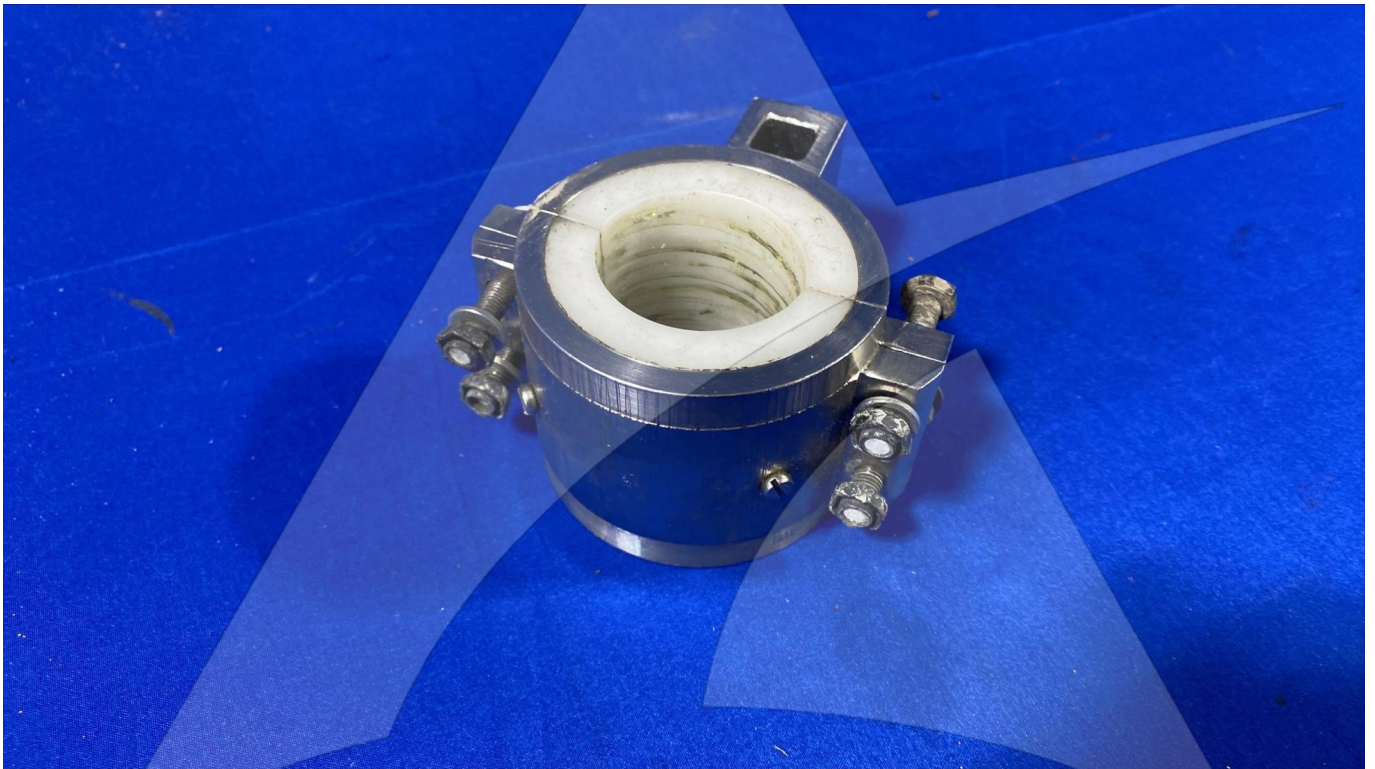

Global Sales:
Units 5 & 6, Oak Tree Place,
Matford Business Park
Exeter. Devon. EX2 8WA, UK.

Head Office:
7178 Headley ST SE,
PO Box 649
Ada, MI 49301 USA.

Part Number: 532740157-1
Description: ADAPTER JACKSCREW
ATP Serial Number: PMH0035
Date: 2026-04-07

Image: 4 of 5