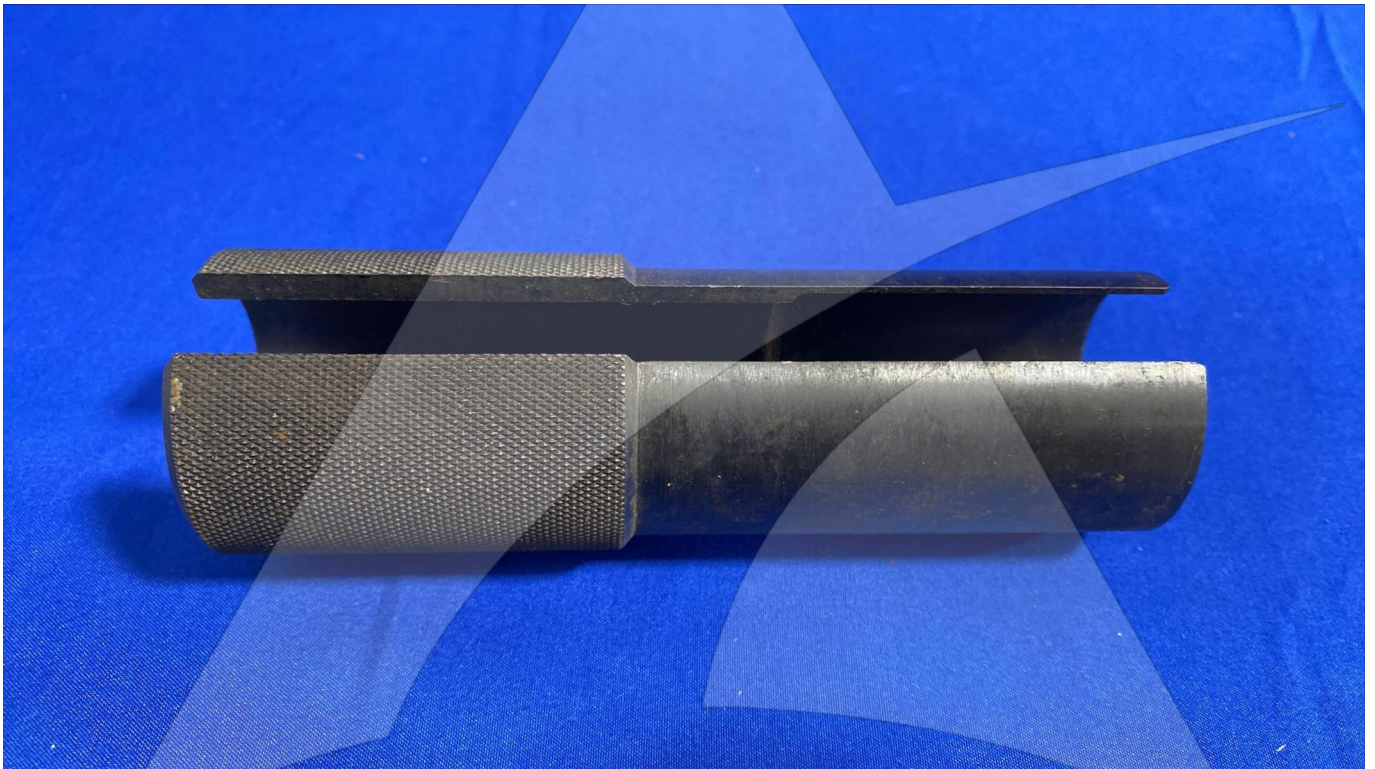

Global Sales:
Units 5 & 6, Oak Tree Place,
Matford Business Park
Exeter. Devon. EX2 8WA, UK.

Head Office:
7178 Headley ST SE,
PO Box 649
Ada, MI 49301 USA.

Part Number: 4916810-1
Description: WRENCH
ATP Serial Number: PMH0000000EXT
Date: 2026-06-13

Image: 1 of 3

Global Sales:
Units 5 & 6, Oak Tree Place,
Matford Business Park
Exeter. Devon. EX2 8WA, UK.

Head Office:
7178 Headley ST SE,
PO Box 649
Ada, MI 49301 USA.

Part Number: 4916810-1
Description: WRENCH
ATP Serial Number: PMH0000000EXT
Date: 2026-06-13