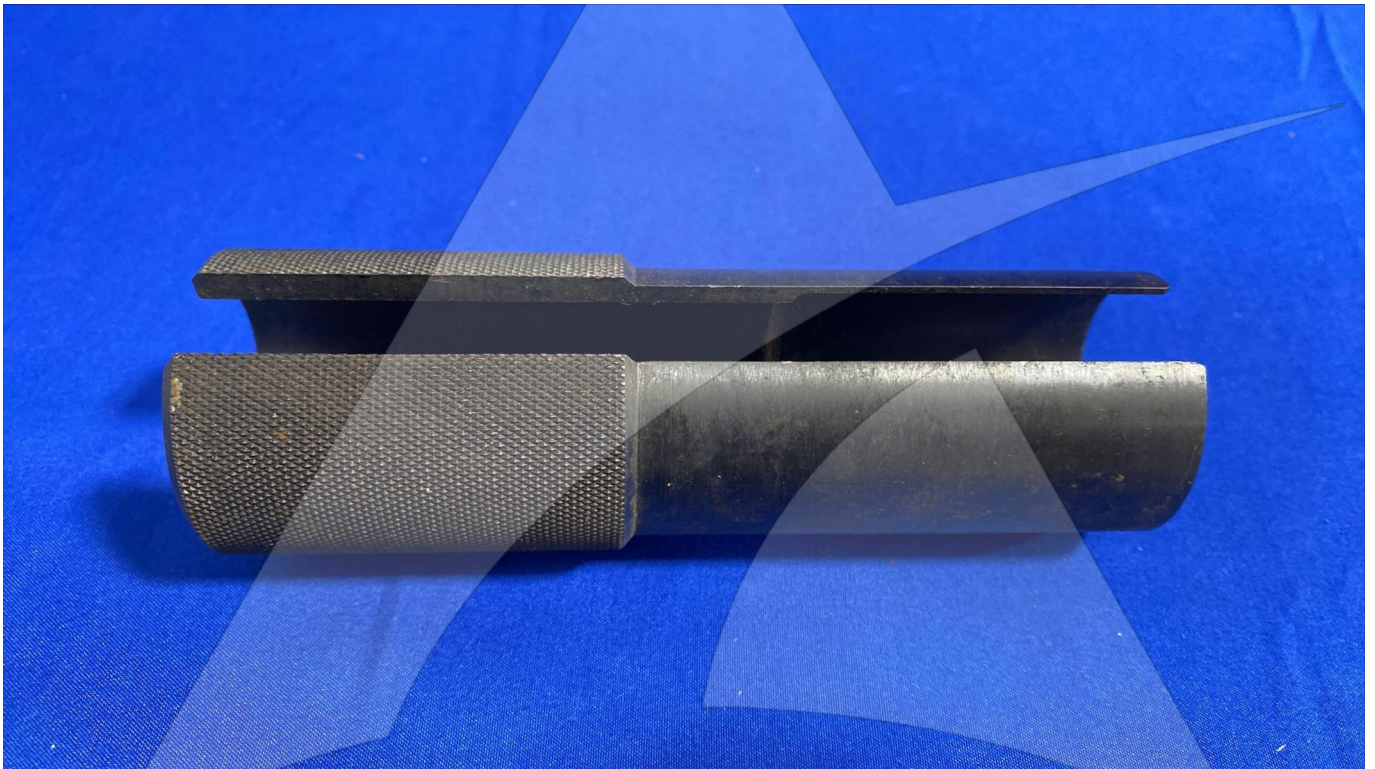

Global Sales:
Units 5 & 6, Oak Tree Place,
Matford Business Park
Exeter. Devon. EX2 8WA, UK.

Head Office:
7178 Headley ST SE,
PO Box 649
Ada, MI 49301 USA.

Part Number: 4916810-1
Description: WRENCH
ATP Serial Number: PMH0000000EXT
Date: 2026-04-21

Image: 1 of 3

Global Sales:
Units 5 & 6, Oak Tree Place,
Matford Business Park
Exeter. Devon. EX2 8WA, UK.

Head Office:
7178 Headley ST SE,
PO Box 649
Ada, MI 49301 USA.

Part Number: 4916810-1
Description: WRENCH
ATP Serial Number: PMH0000000EXT
Date: 2026-04-21