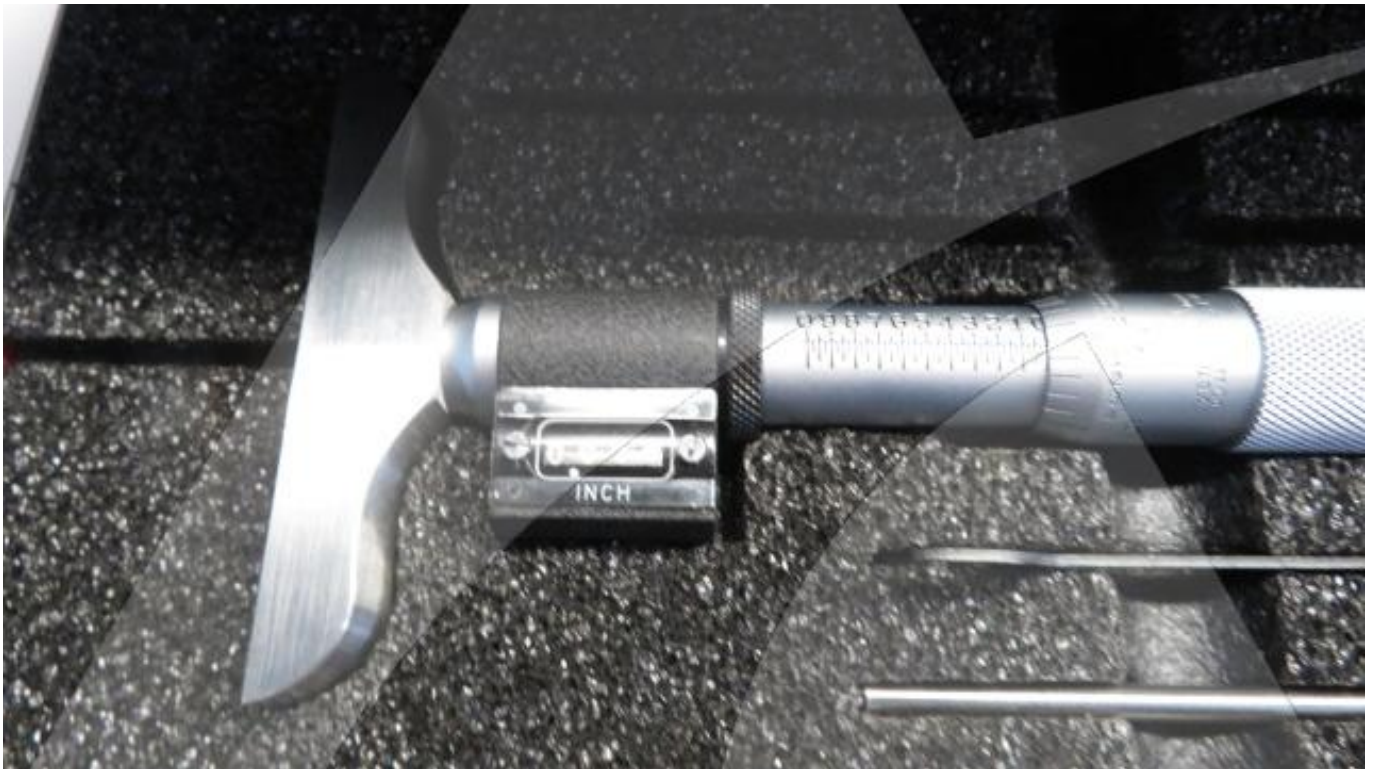

Global Sales:
Units 5 & 6, Oak Tree Place,
Matford Business Park
Exeter. Devon. EX2 8WA, UK.

Head Office:
7178 Headley ST SE,
PO Box 649
Ada, MI 49301 USA.

Part Number: 446AZ-3RL
Description: DIGITAL DEEP GAUGE
ATP Serial Number: PMH0035
Date: 2026-05-04

Image: 3 of 6