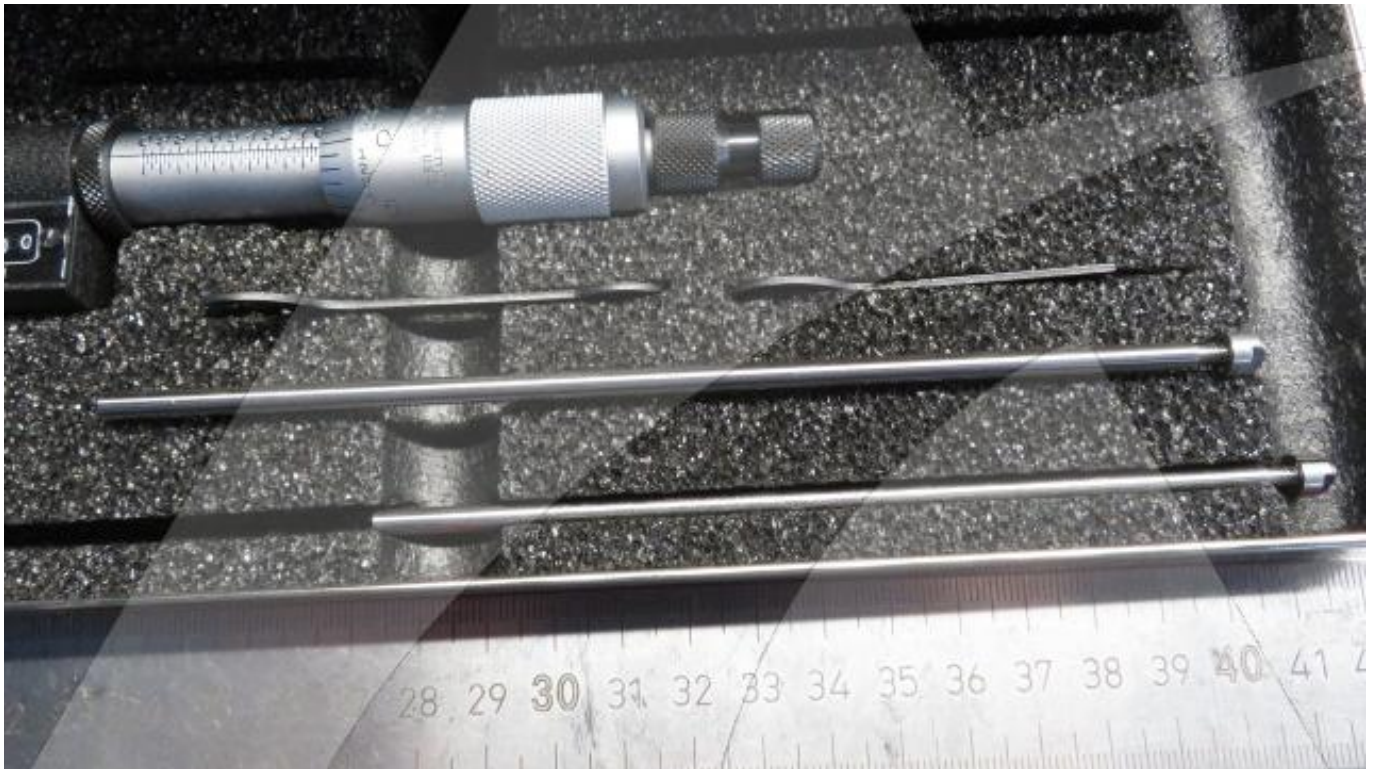

Global Sales:
Units 5 & 6, Oak Tree Place,
Matford Business Park
Exeter. Devon. EX2 8WA, UK.

Head Office:
7178 Headley ST SE,
PO Box 649
Ada, MI 49301 USA.

Part Number: 446AZ-3RL
Description: DIGITAL DEEP GAUGE
ATP Serial Number: PMH0035
Date: 2026-05-04

Image: 1 of 6