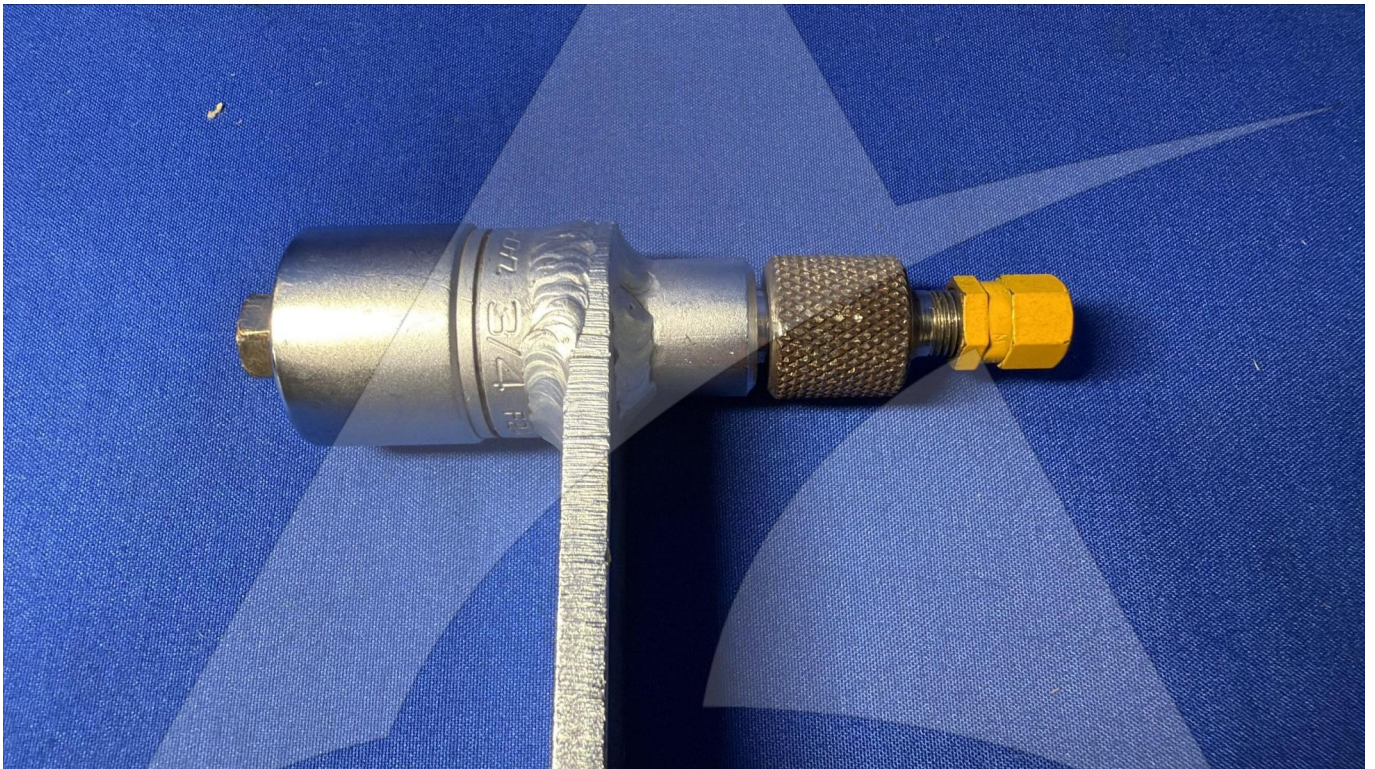

Global Sales:
Units 5 & 6, Oak Tree Place,
Matford Business Park
Exeter. Devon. EX2 8WA, UK.

Head Office:
7178 Headley ST SE,
PO Box 649
Ada, MI 49301 USA.

Part Number: 3956572-1
Description: ADAPTER NLG NITROG
ATP Serial Number: PMH0000000EXT
Date: 2026-04-19

Image: 2 of 3