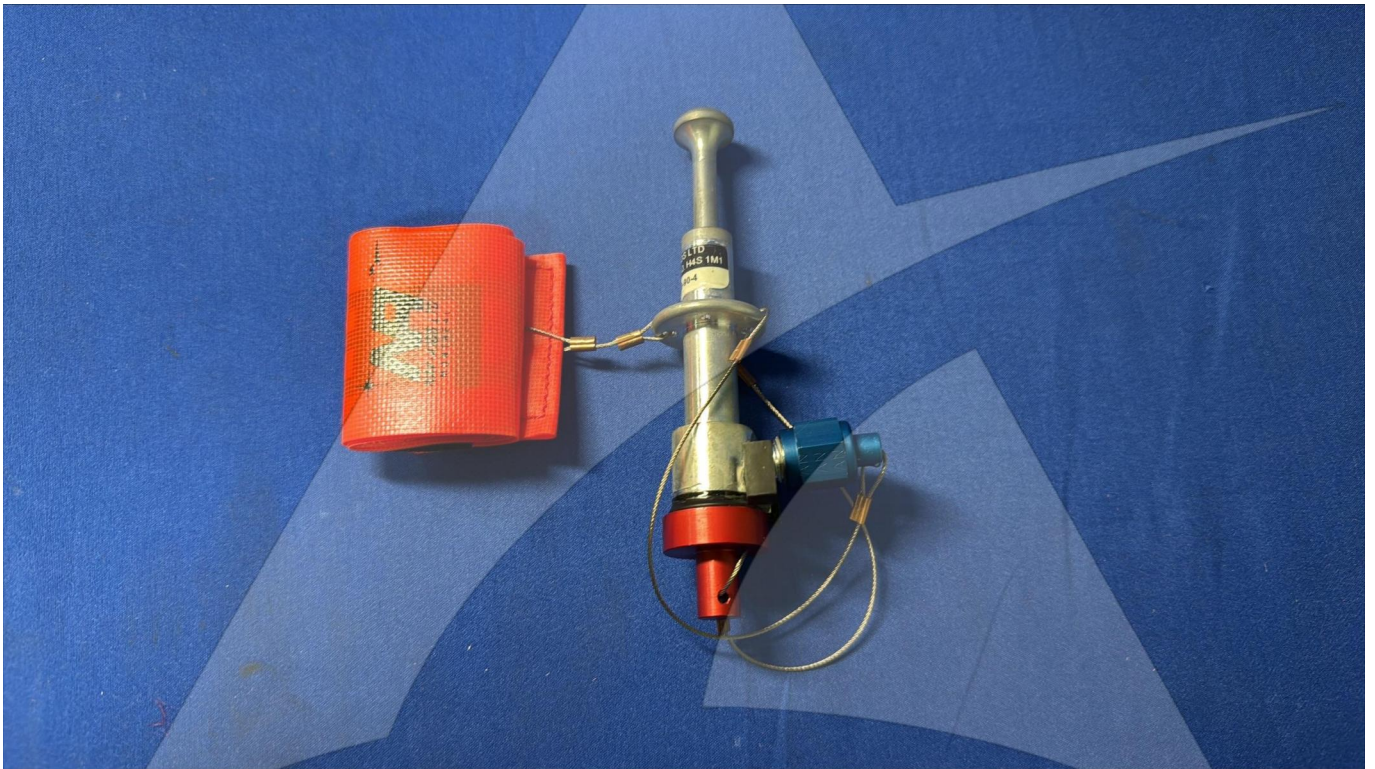

Global Sales:
Units 5 & 6, Oak Tree Place,
Matford Business Park
Exeter. Devon. EX2 8WA, UK.

Head Office:
7178 Headley ST SE,
PO Box 649
Ada, MI 49301 USA.

Part Number: 33410-90-4
Description: ADAPTER
ATP Serial Number: PMH0000000EXT
Date: 2026-06-05

Image: 1 of 2