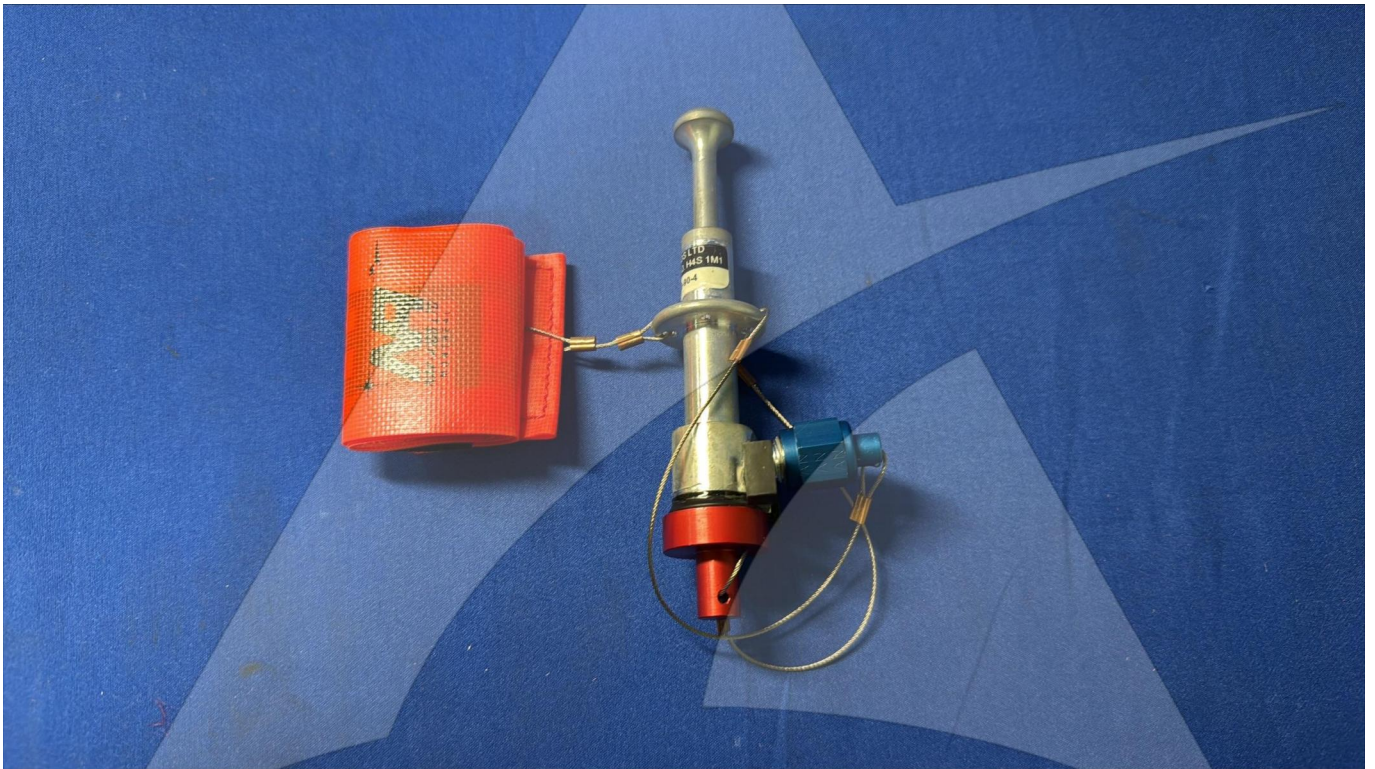

Global Sales:
Units 5 & 6, Oak Tree Place,
Matford Business Park
Exeter. Devon. EX2 8WA, UK.

Head Office:
7178 Headley ST SE,
PO Box 649
Ada, MI 49301 USA.

Part Number: 33410-90-4
Description: ADAPTER
ATP Serial Number: PMH0000000EXT
Date: 2026-04-19

Image: 1 of 2