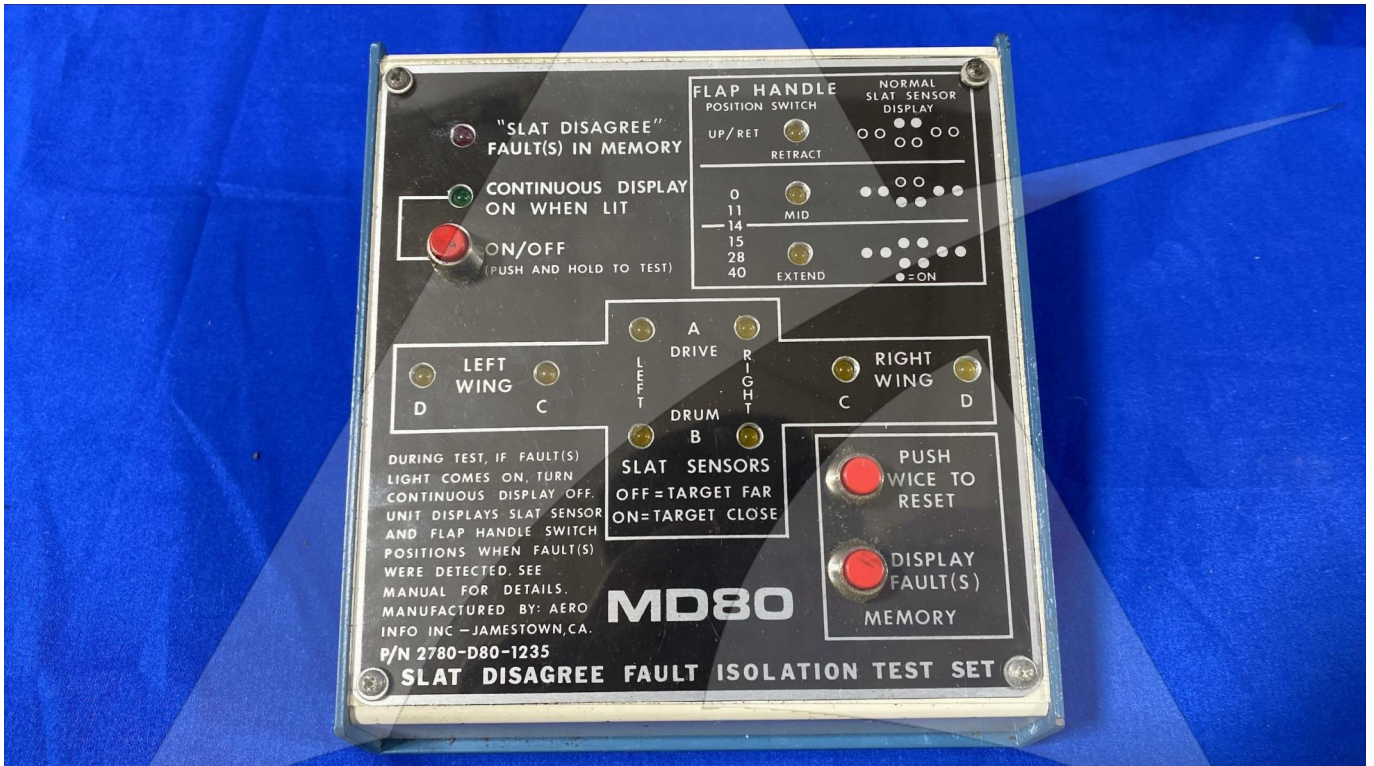

Global Sales:
Units 5 & 6, Oak Tree Place,
Matford Business Park
Exeter. Devon. EX2 8WA, UK.

Head Office:
7178 Headley ST SE,
PO Box 649
Ada, MI 49301 USA.

Part Number: 2780-D80-1235
Description: TOOL
ATP Serial Number: PMH0035600EXT
Date: 2026-06-05

Image: 2 of 3