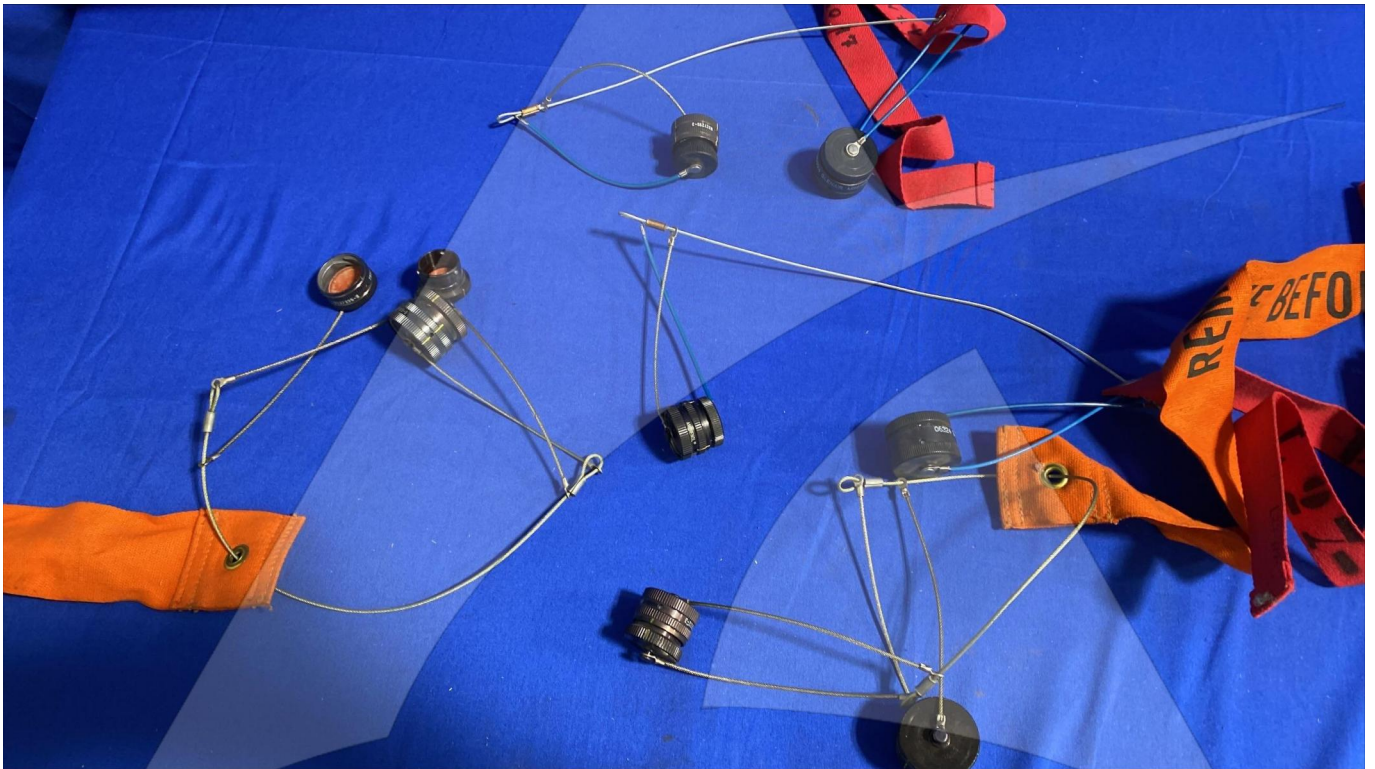

Image: 1 of 3

Global Sales:
Units 5 & 6, Oak Tree Place,
Matford Business Park
Exeter. Devon. EX2 8WA, UK.

Head Office:
7178 Headley ST SE,
PO Box 649
Ada, MI 49301 USA.

Part Number: 17MIT65B04017
Description: TOOL L27-117
ATP Serial Number: PMH0
Date: 2026-06-25

Image: 2 of 3

Global Sales:
Units 5 & 6, Oak Tree Place,
Matford Business Park
Exeter. Devon. EX2 8WA, UK.

Head Office:
7178 Headley ST SE,
PO Box 649
Ada, MI 49301 USA.

Part Number: 17MIT65B04017
Description: TOOL L27-117
ATP Serial Number: PMH0
Date: 2026-06-25