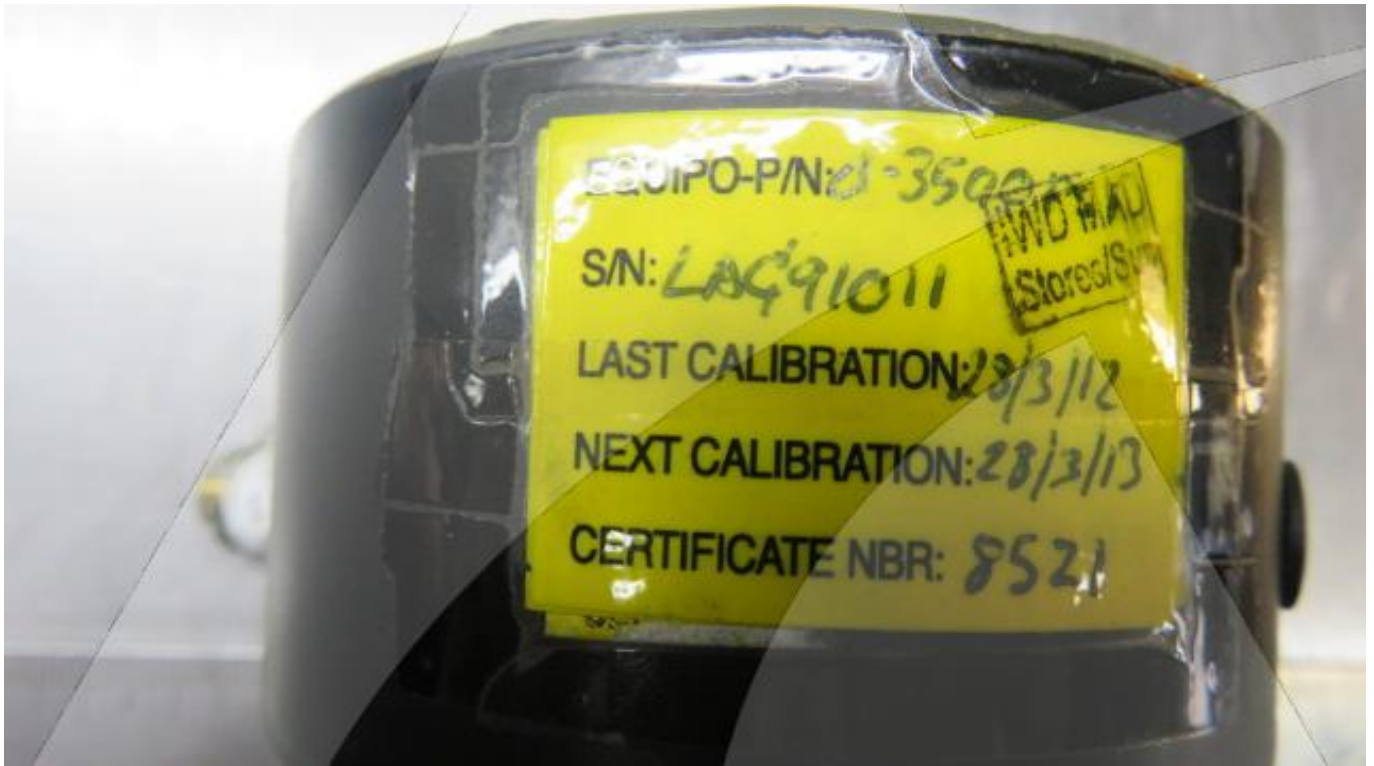

Global Sales:
Units 5 & 6, Oak Tree Place,
Matford Business Park
Exeter. Devon. EX2 8WA, UK.

Head Office:
7178 Headley ST SE,
PO Box 649
Ada, MI 49301 USA.

Part Number: 0-3500PSI
Description: MANOMETER
ATP Serial Number: PMH0000000EXT
Date: 2026-06-25

Image: 3 of 5