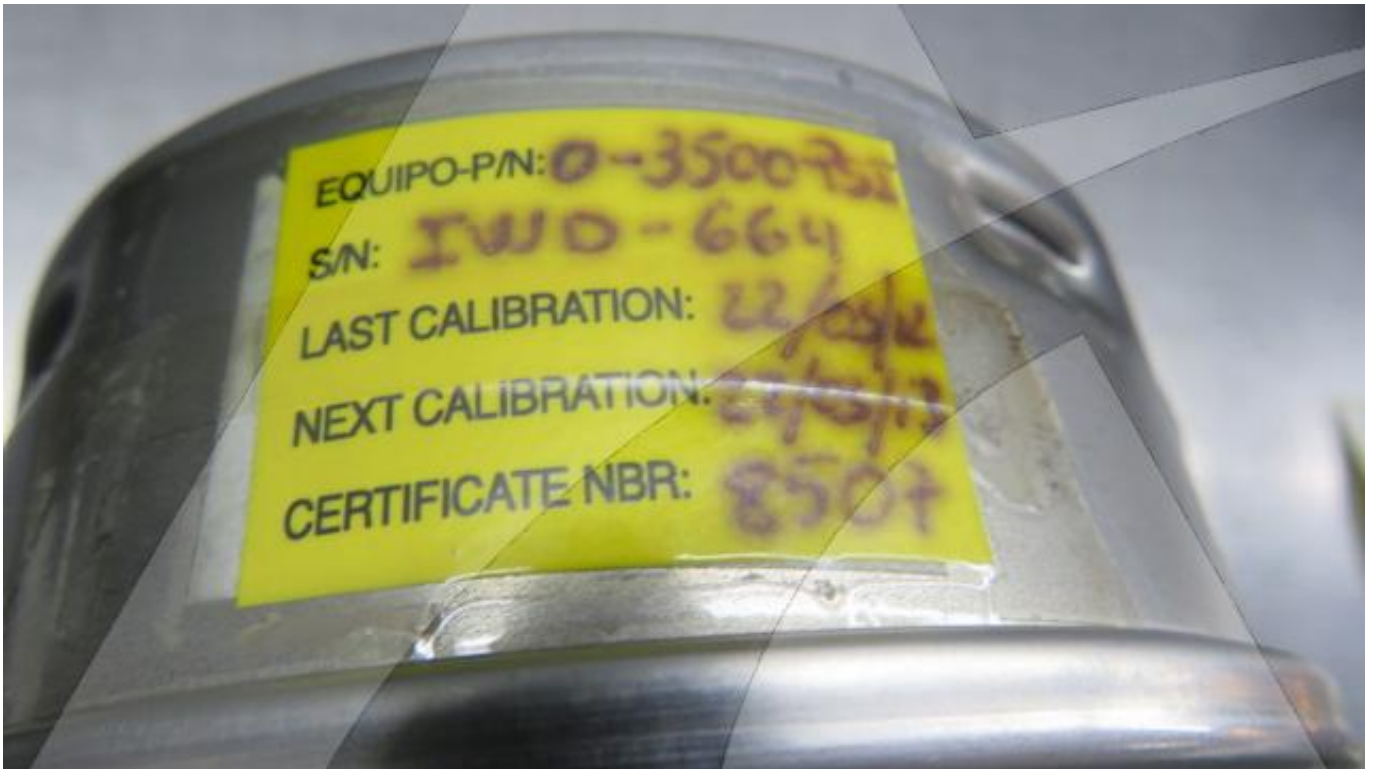

Global Sales:
Units 5 & 6, Oak Tree Place,
Matford Business Park
Exeter. Devon. EX2 8WA, UK.

Head Office:
7178 Headley ST SE,
PO Box 649
Ada, MI 49301 USA.

Part Number: 0-3500PSI
Description: MANOMETER
ATP Serial Number: PMH0000000EXT
Date: 2026-06-25

Image: 1 of 5