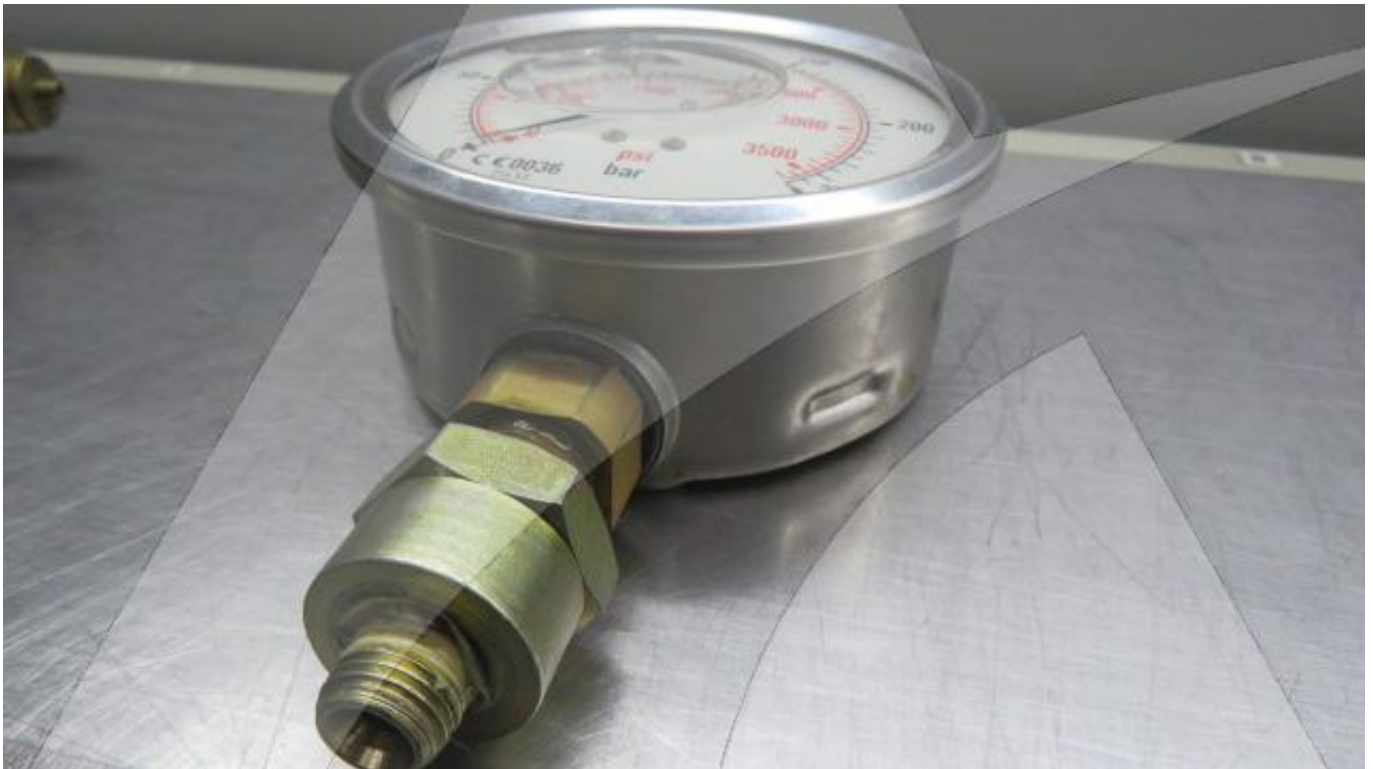

Global Sales:
Units 5 & 6, Oak Tree Place,
Matford Business Park
Exeter. Devon. EX2 8WA, UK.

Head Office:
7178 Headley ST SE,
PO Box 649
Ada, MI 49301 USA.

Part Number: 0-3500PSI
Description: MANOMETER
ATP Serial Number: PMH0000000EXT
Date: 2026-06-25

Image: 3 of 5