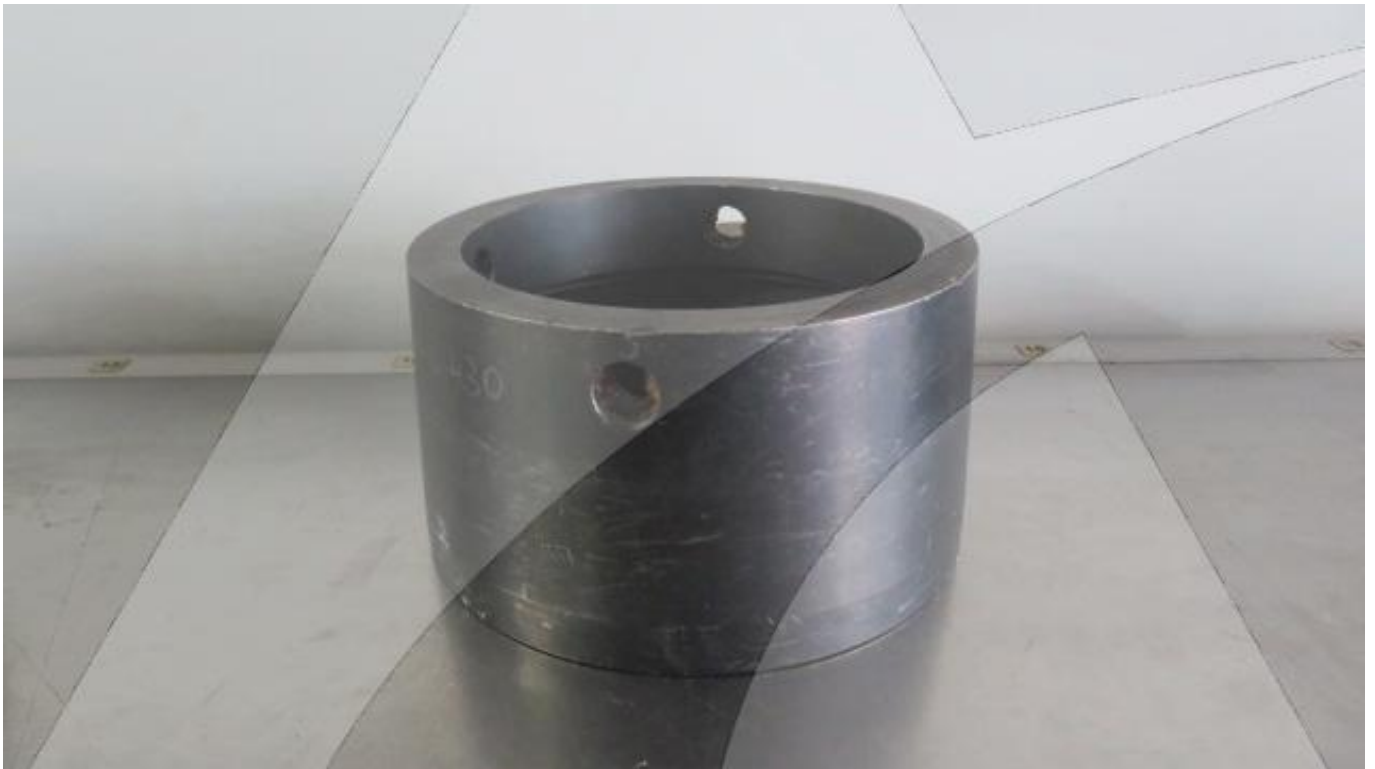

Global Sales:
Units 5 & 6, Oak Tree Place,
Matford Business Park
Exeter. Devon. EX2 8WA, UK.

Head Office:
7178 Headley ST SE,
PO Box 649
Ada, MI 49301 USA.

Part Number: 2558757
Description: GUIDE CONE,WH HONEY
ATP Serial Number: PMH0035
Date: 2026-04-16

Image: 4 of 5