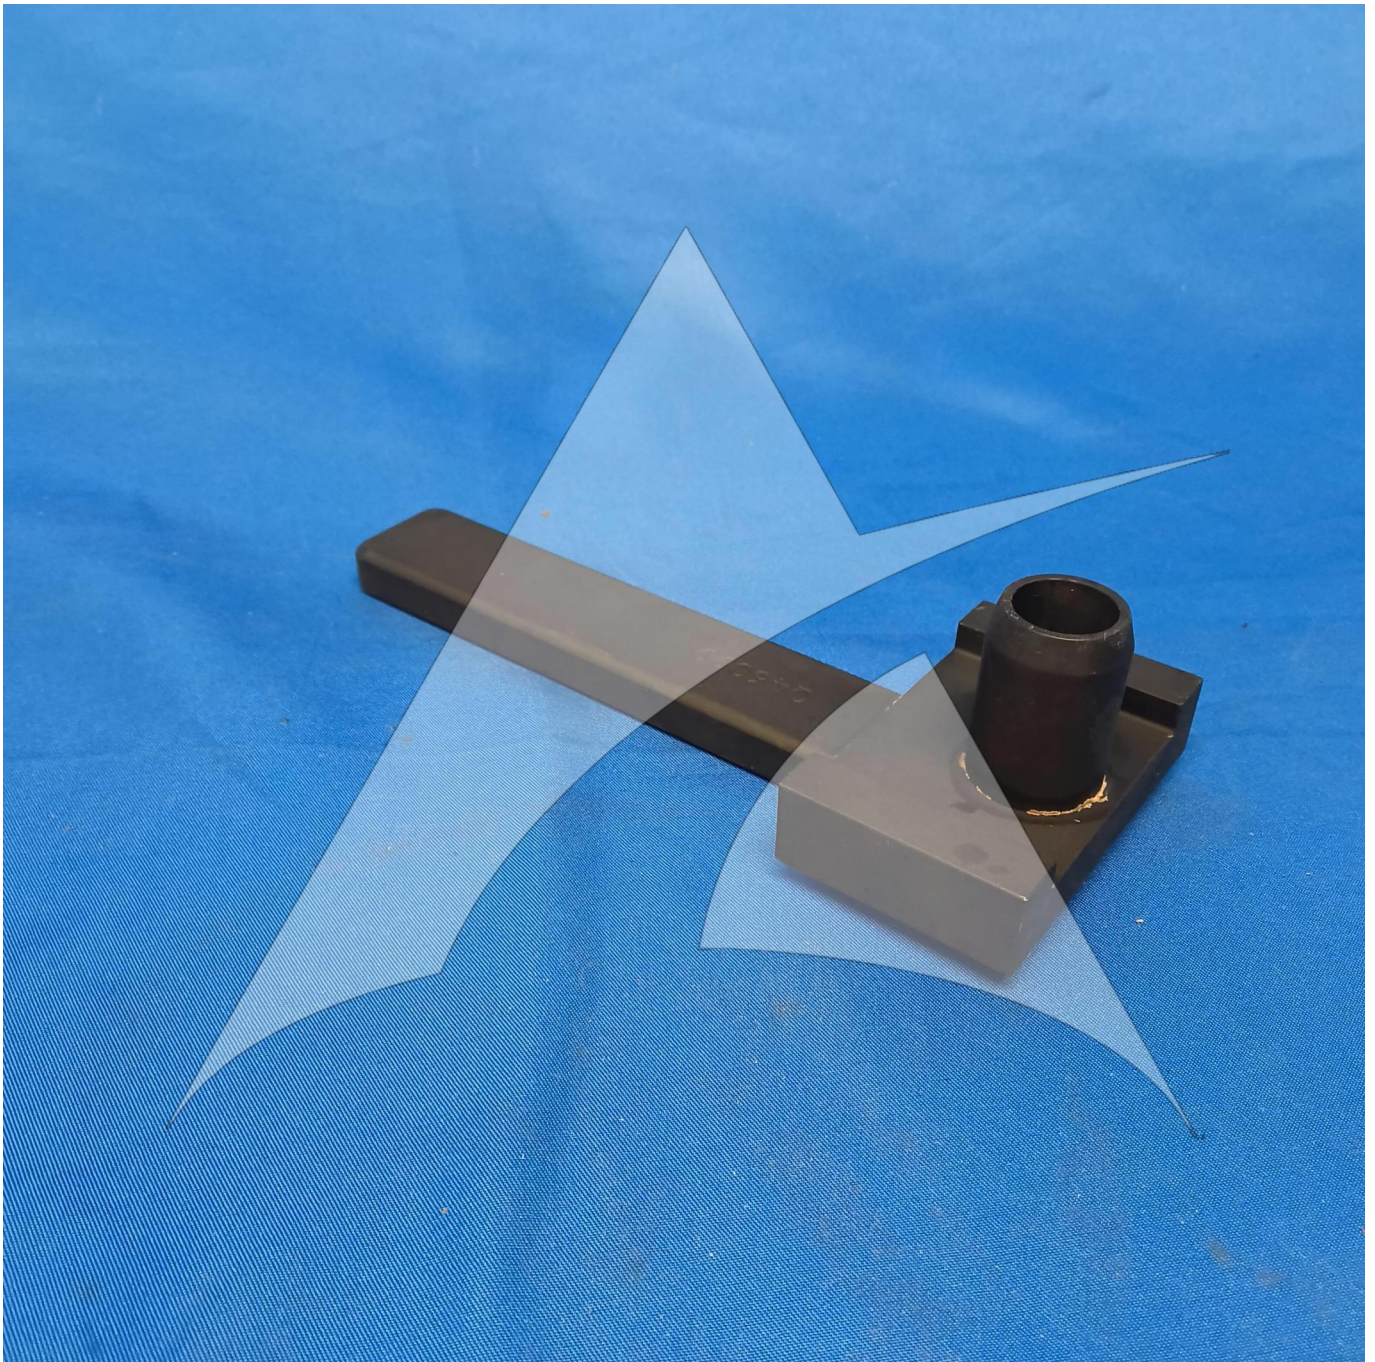

Global Sales:  
Units 5 & 6, Oak Tree Place,  
Matford Business Park  
Exeter. Devon. EX2 8WA, UK.

Head Office:  
7178 Headley ST SE,  
PO Box 649  
Ada, MI 49301 USA.

**Part Number:** Q46099  
**Description:** WRENCH  
**ATP Serial Number:** PMH0035072EXT  
**Date:** 2026-05-14

**Image:** 1 of 4

Global Sales:  
Units 5 & 6, Oak Tree Place,  
Matford Business Park  
Exeter. Devon. EX2 8WA, UK.

Head Office:  
7178 Headley ST SE,  
PO Box 649  
Ada, MI 49301 USA.

**Part Number:** Q46099  
**Description:** WRENCH  
**ATP Serial Number:** PMH0035072EXT  
**Date:** 2026-05-14