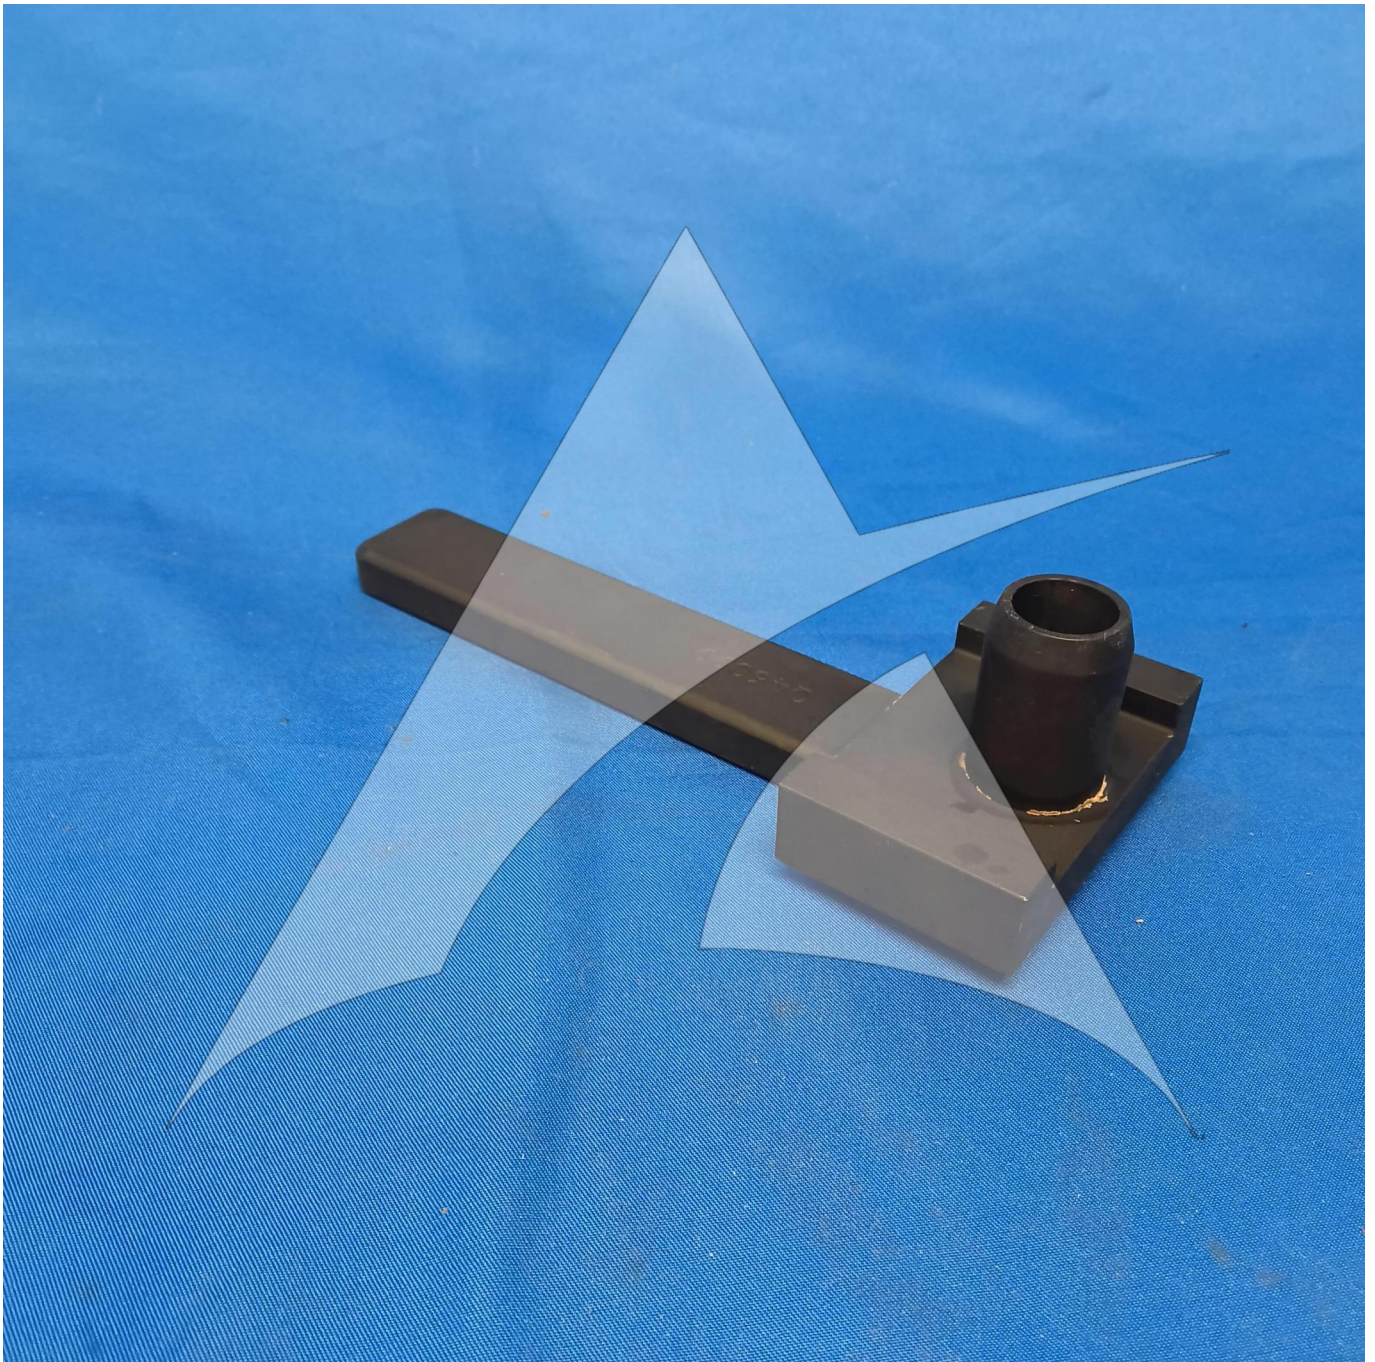

Global Sales:  
Units 5 & 6, Oak Tree Place,  
Matford Business Park  
Exeter. Devon. EX2 8WA, UK.

Head Office:  
7178 Headley ST SE,  
PO Box 649  
Ada, MI 49301 USA.

**Part Number:** Q46099  
**Description:** WRENCH  
**ATP Serial Number:** PMH0035069EXT  
**Date:** 2026-07-02

**Image:** 1 of 4

Global Sales:  
Units 5 & 6, Oak Tree Place,  
Matford Business Park  
Exeter. Devon. EX2 8WA, UK.

Head Office:  
7178 Headley ST SE,  
PO Box 649  
Ada, MI 49301 USA.

**Part Number:** Q46099  
**Description:** WRENCH  
**ATP Serial Number:** PMH0035069EXT  
**Date:** 2026-07-02