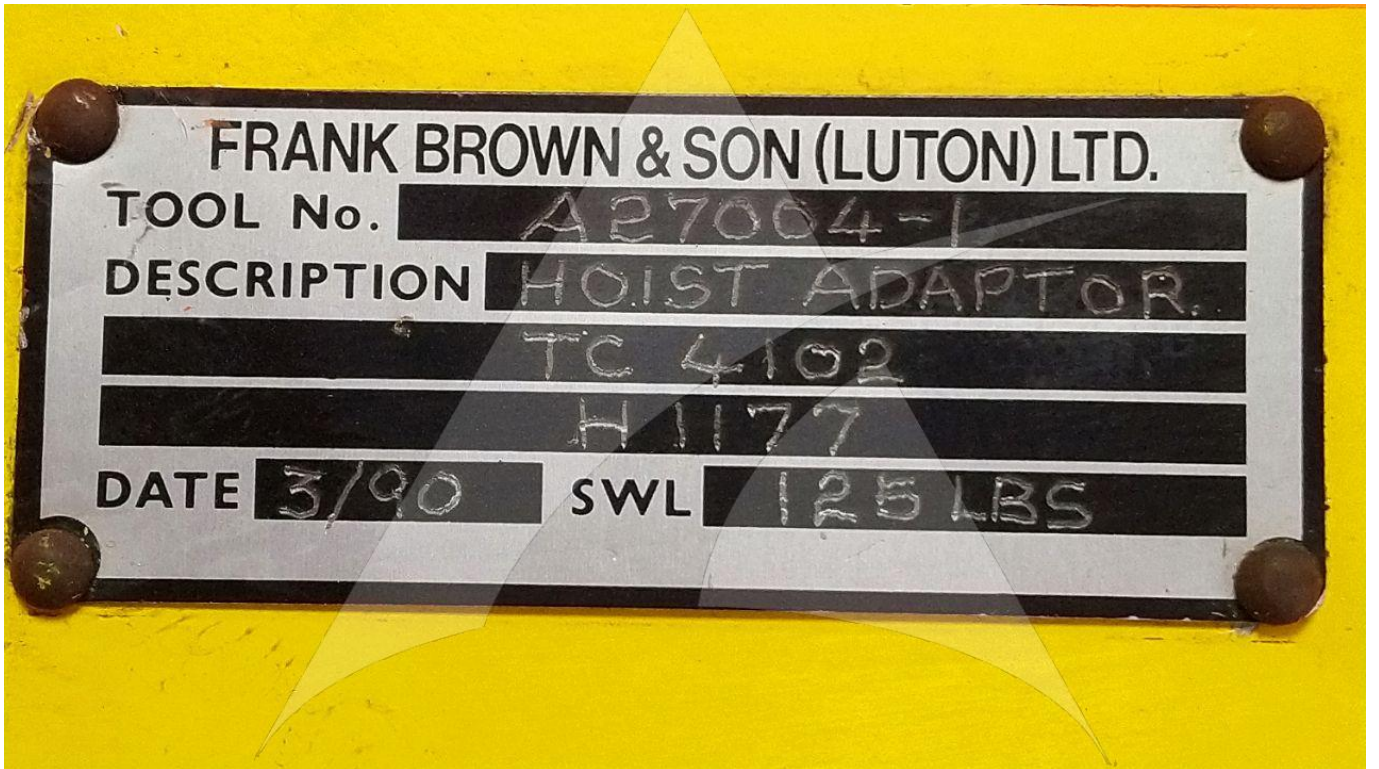

**Image:** 4 of 7

Global Sales:  
Units 5 & 6, Oak Tree Place,  
Matford Business Park  
Exeter. Devon. EX2 8WA, UK.

Head Office:  
7178 Headley ST SE,  
PO Box 649  
Ada, MI 49301 USA.

**Part Number:** A27004-1  
**Description:** HOIST ADAP. LE SLAT INBRD.  
**ATP Serial Number:** PMH0000134EXT  
**Date:** 2026-06-02

**Image:** 5 of 7

Global Sales:  
Units 5 & 6, Oak Tree Place,  
Matford Business Park  
Exeter. Devon. EX2 8WA, UK.

Head Office:  
7178 Headley ST SE,  
PO Box 649  
Ada, MI 49301 USA.

**Part Number:** A27004-1  
**Description:** HOIST ADAP. LE SLAT INBRD.  
**ATP Serial Number:** PMH0000134EXT  
**Date:** 2026-06-02

**Image:** 6 of 7

Global Sales:  
Units 5 & 6, Oak Tree Place,  
Matford Business Park  
Exeter. Devon. EX2 8WA, UK.

Head Office:  
7178 Headley ST SE,  
PO Box 649  
Ada, MI 49301 USA.

**Part Number:** A27004-1  
**Description:** HOIST ADAP. LE SLAT INBRD.  
**ATP Serial Number:** PMH0000134EXT  
**Date:** 2026-06-02