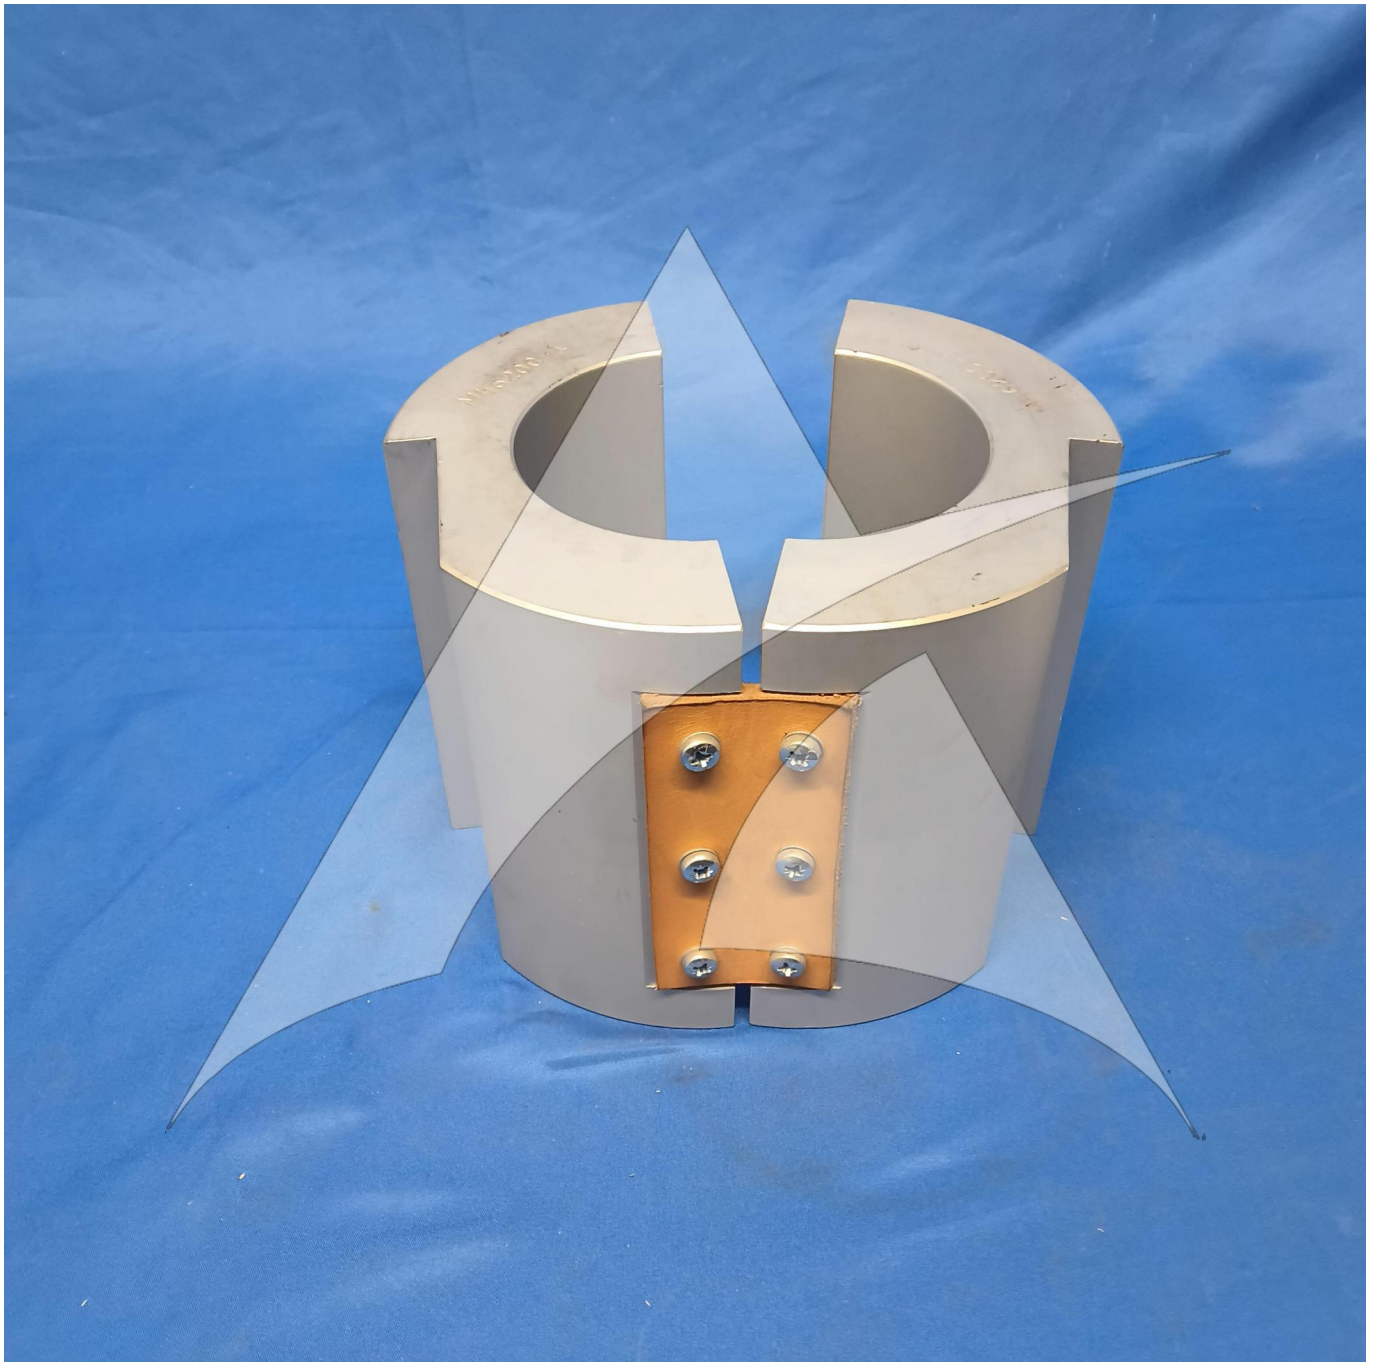

Global Sales:  
Units 5 & 6, Oak Tree Place,  
Matford Business Park  
Exeter. Devon. EX2 8WA, UK.

Head Office:  
7178 Headley ST SE,  
PO Box 649  
Ada, MI 49301 USA.

**Part Number:** M46200  
**Description:** FALSE JAWS  
**ATP Serial Number:** PMH0034634EXT  
**Date:** 2026-06-13

**Image:** 1 of 3

Global Sales:  
Units 5 & 6, Oak Tree Place,  
Matford Business Park  
Exeter. Devon. EX2 8WA, UK.

Head Office:  
7178 Headley ST SE,  
PO Box 649  
Ada, MI 49301 USA.

**Part Number:** M46200  
**Description:** FALSE JAWS  
**ATP Serial Number:** PMH0034634EXT  
**Date:** 2026-06-13

**Image:** 2 of 3

Global Sales:  
Units 5 & 6, Oak Tree Place,  
Matford Business Park  
Exeter. Devon. EX2 8WA, UK.

Head Office:  
7178 Headley ST SE,  
PO Box 649  
Ada, MI 49301 USA.

**Part Number:** M46200  
**Description:** FALSE JAWS  
**ATP Serial Number:** PMH0034634EXT  
**Date:** 2026-06-13