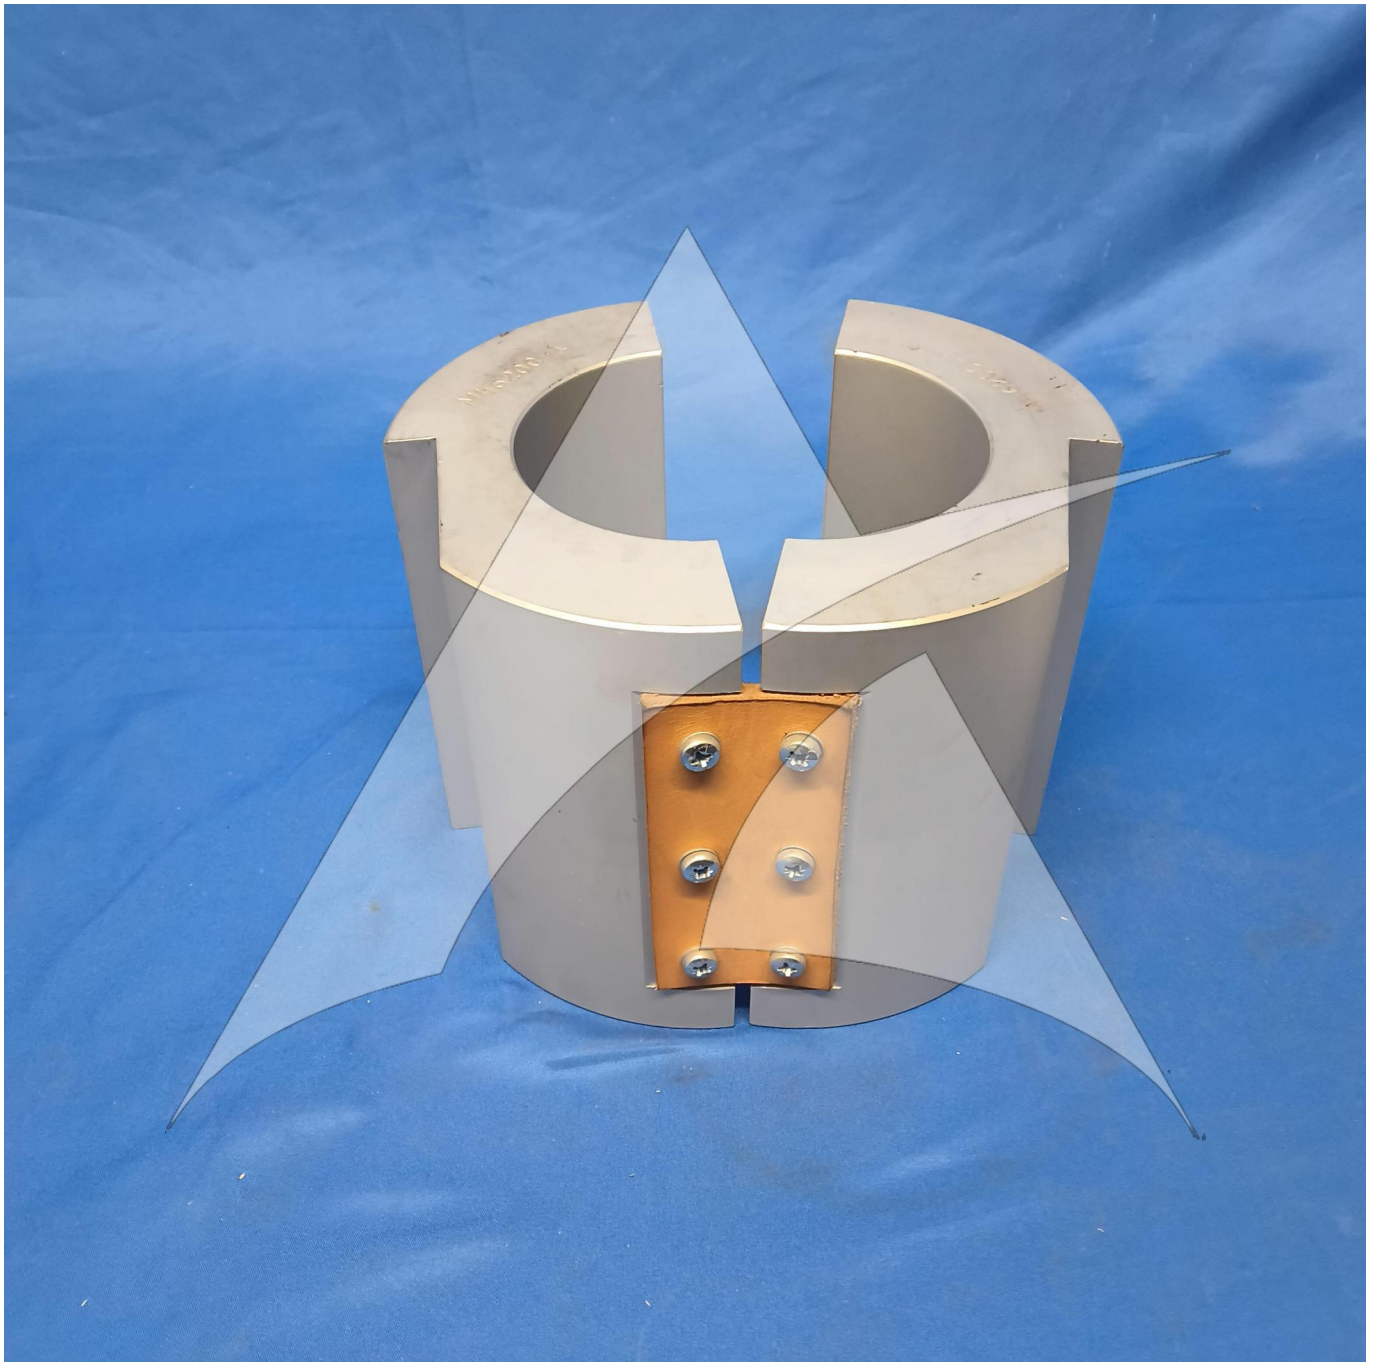

Global Sales:  
Units 5 & 6, Oak Tree Place,  
Matford Business Park  
Exeter. Devon. EX2 8WA, UK.

Head Office:  
7178 Headley ST SE,  
PO Box 649  
Ada, MI 49301 USA.

**Part Number:** M46200  
**Description:** FALSE JAWS  
**ATP Serial Number:** PMH0034633EXT  
**Date:** 2026-06-13

**Image:** 1 of 3

Global Sales:  
Units 5 & 6, Oak Tree Place,  
Matford Business Park  
Exeter. Devon. EX2 8WA, UK.

Head Office:  
7178 Headley ST SE,  
PO Box 649  
Ada, MI 49301 USA.

**Part Number:** M46200  
**Description:** FALSE JAWS  
**ATP Serial Number:** PMH0034633EXT  
**Date:** 2026-06-13

**Image:** 2 of 3

Global Sales:  
Units 5 & 6, Oak Tree Place,  
Matford Business Park  
Exeter. Devon. EX2 8WA, UK.

Head Office:  
7178 Headley ST SE,  
PO Box 649  
Ada, MI 49301 USA.

**Part Number:** M46200  
**Description:** FALSE JAWS  
**ATP Serial Number:** PMH0034633EXT  
**Date:** 2026-06-13