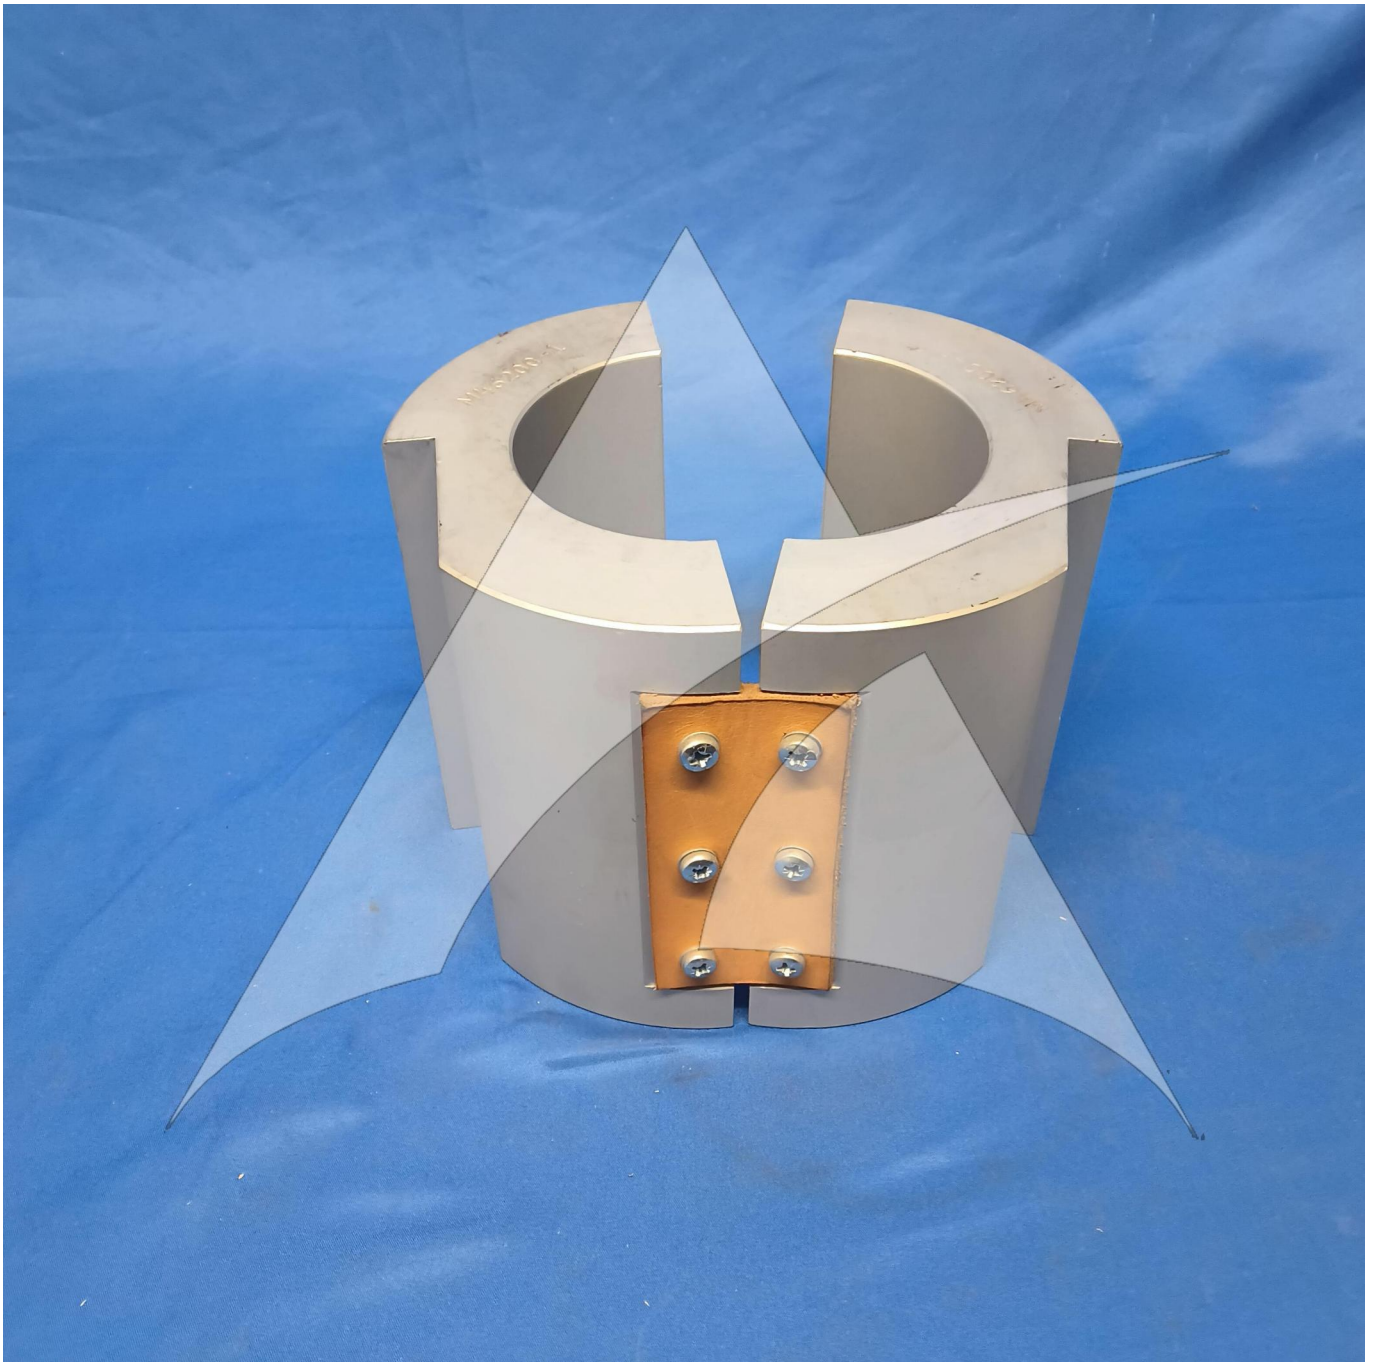

Global Sales:  
Units 5 & 6, Oak Tree Place,  
Matford Business Park  
Exeter. Devon. EX2 8WA, UK.

Head Office:  
7178 Headley ST SE,  
PO Box 649  
Ada, MI 49301 USA.

**Part Number:** M46200  
**Description:** FALSE JAWS  
**ATP Serial Number:** PMH0034632EXT  
**Date:** 2026-06-13

**Image:** 1 of 3

Global Sales:  
Units 5 & 6, Oak Tree Place,  
Matford Business Park  
Exeter. Devon. EX2 8WA, UK.

Head Office:  
7178 Headley ST SE,  
PO Box 649  
Ada, MI 49301 USA.

**Part Number:** M46200  
**Description:** FALSE JAWS  
**ATP Serial Number:** PMH0034632EXT  
**Date:** 2026-06-13

**Image:** 2 of 3

Global Sales:  
Units 5 & 6, Oak Tree Place,  
Matford Business Park  
Exeter. Devon. EX2 8WA, UK.

Head Office:  
7178 Headley ST SE,  
PO Box 649  
Ada, MI 49301 USA.

**Part Number:** M46200  
**Description:** FALSE JAWS  
**ATP Serial Number:** PMH0034632EXT  
**Date:** 2026-06-13