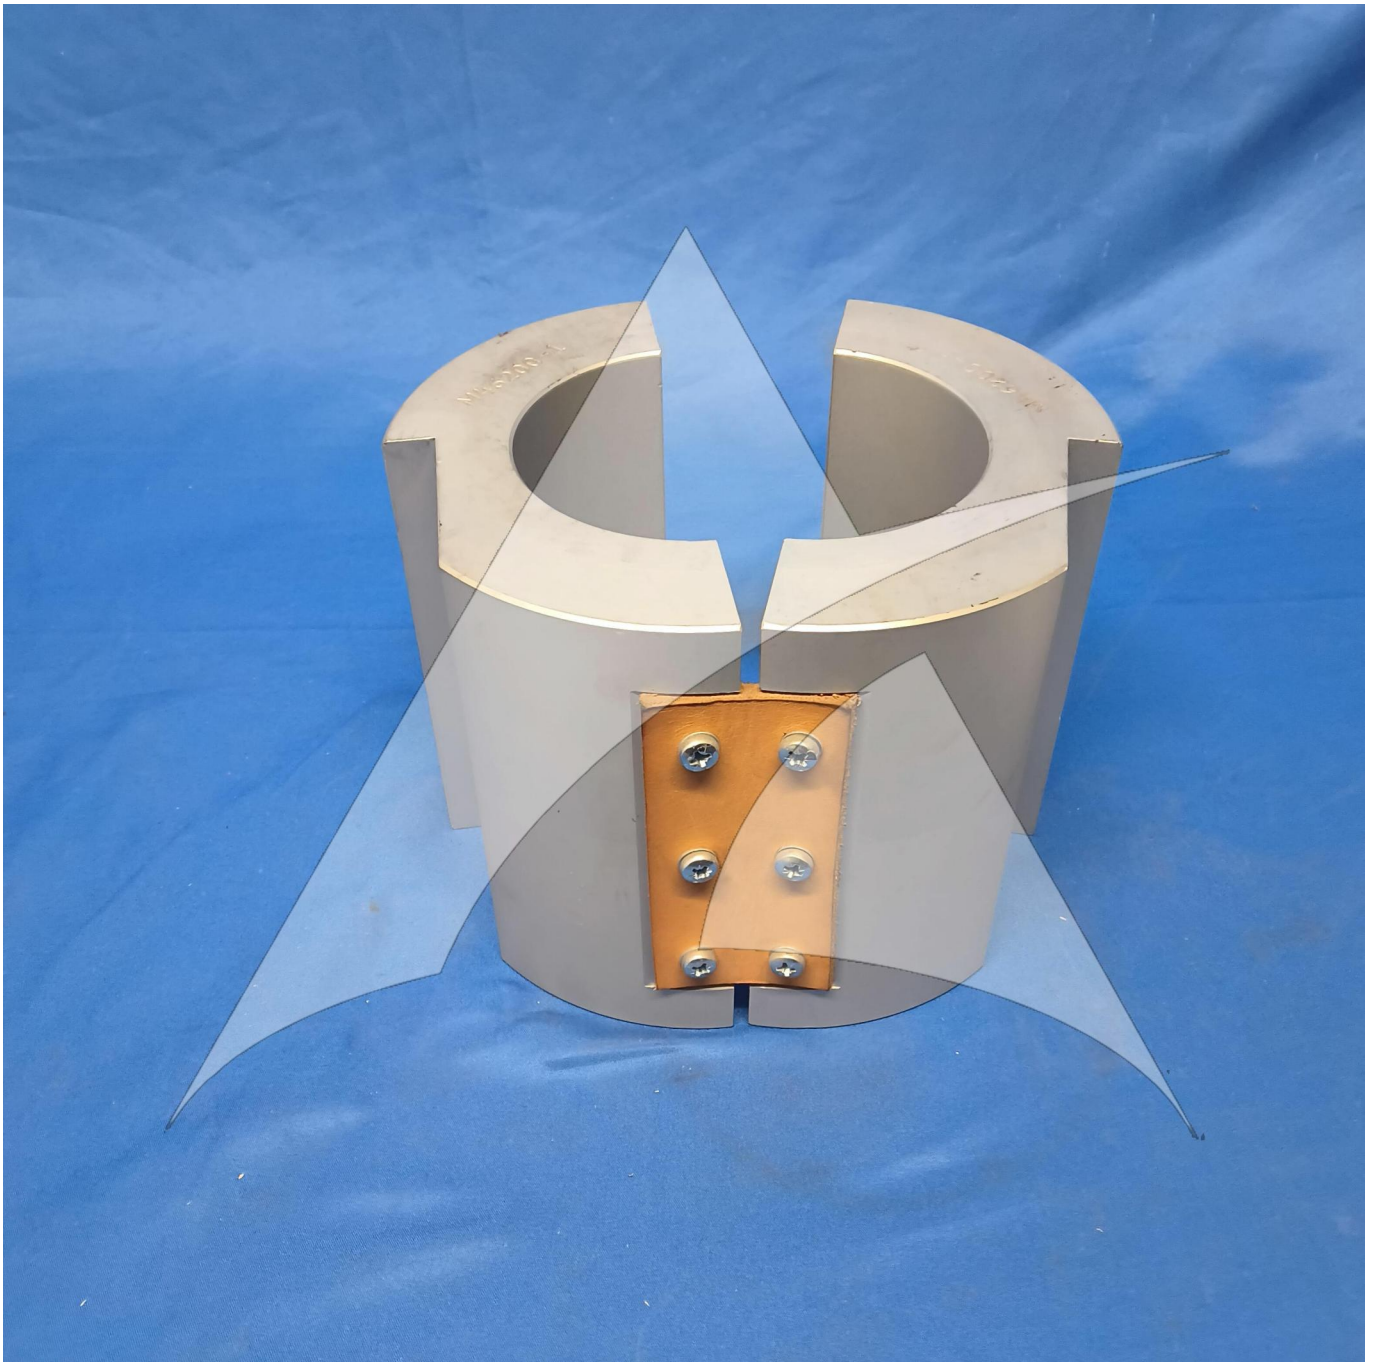

Global Sales:  
Units 5 & 6, Oak Tree Place,  
Matford Business Park  
Exeter. Devon. EX2 8WA, UK.

Head Office:  
7178 Headley ST SE,  
PO Box 649  
Ada, MI 49301 USA.

**Part Number:** M46200  
**Description:** FALSE JAWS  
**ATP Serial Number:** PMH0034631EXT  
**Date:** 2026-06-13

**Image:** 1 of 3

Global Sales:  
Units 5 & 6, Oak Tree Place,  
Matford Business Park  
Exeter. Devon. EX2 8WA, UK.

Head Office:  
7178 Headley ST SE,  
PO Box 649  
Ada, MI 49301 USA.

**Part Number:** M46200  
**Description:** FALSE JAWS  
**ATP Serial Number:** PMH0034631EXT  
**Date:** 2026-06-13

**Image:** 2 of 3

Global Sales:  
Units 5 & 6, Oak Tree Place,  
Matford Business Park  
Exeter. Devon. EX2 8WA, UK.

Head Office:  
7178 Headley ST SE,  
PO Box 649  
Ada, MI 49301 USA.

**Part Number:** M46200  
**Description:** FALSE JAWS  
**ATP Serial Number:** PMH0034631EXT  
**Date:** 2026-06-13