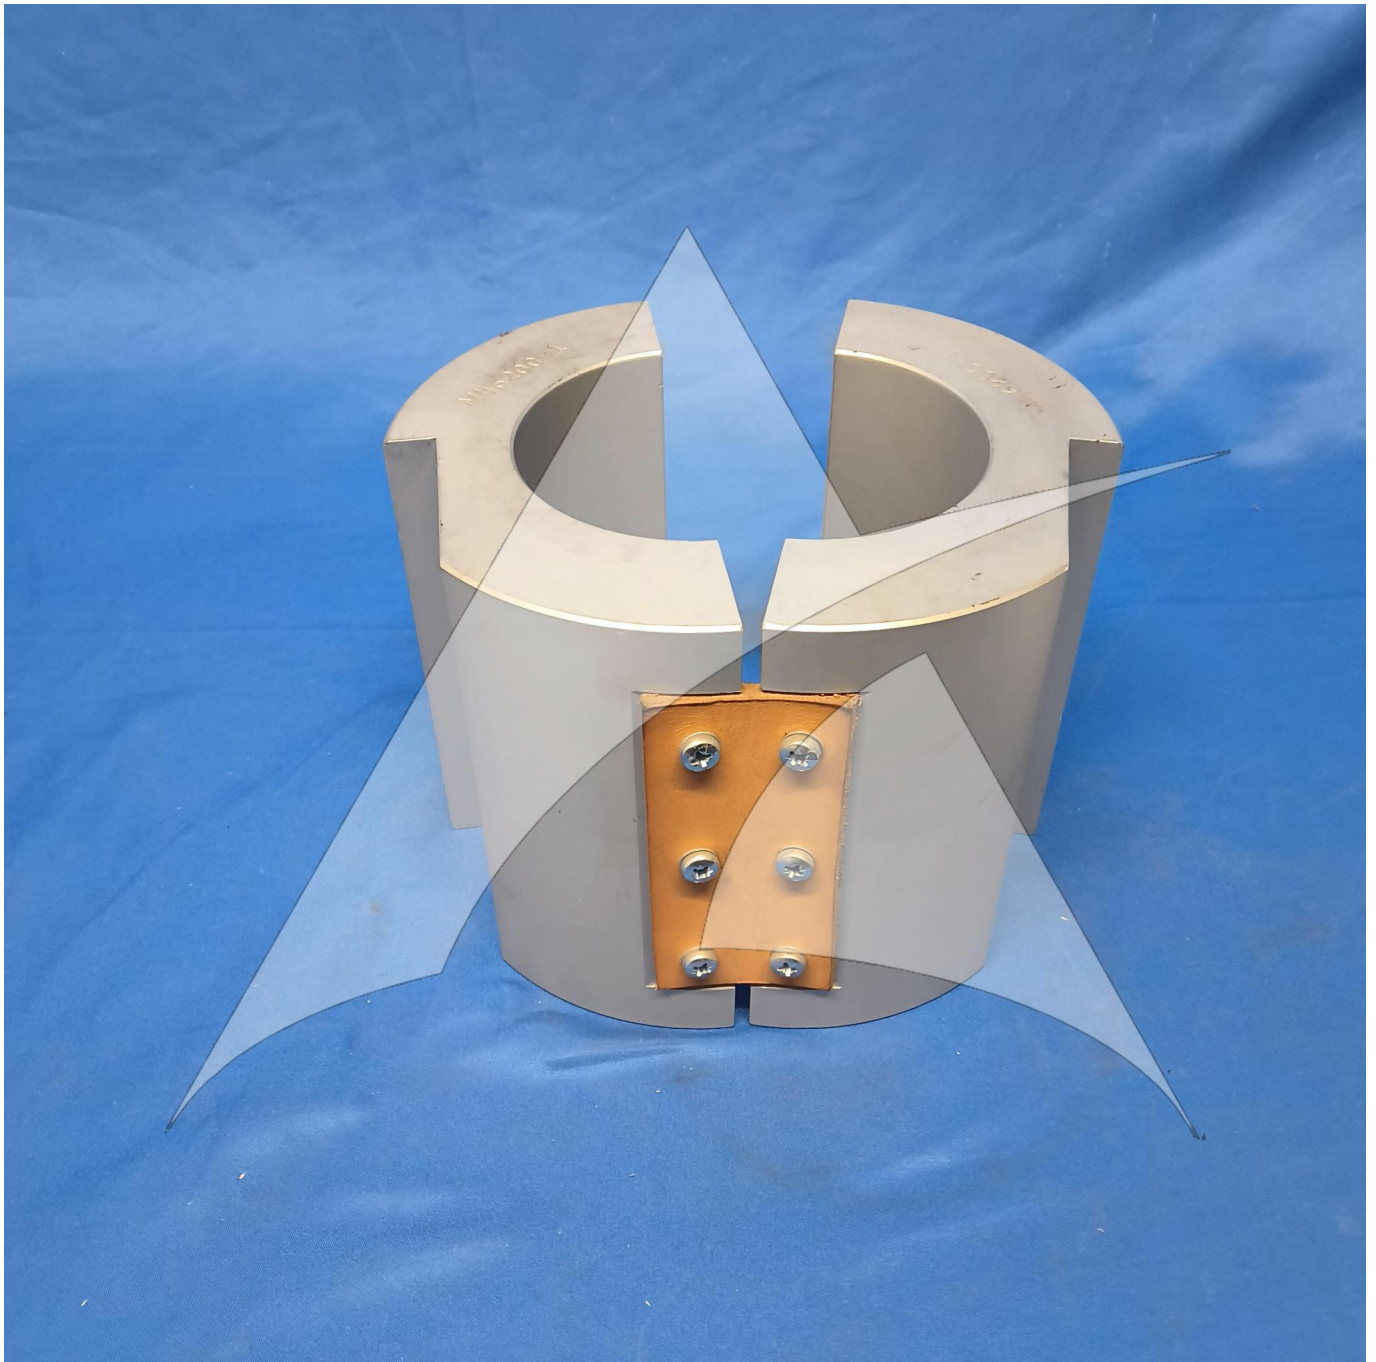

Global Sales:  
Units 5 & 6, Oak Tree Place,  
Matford Business Park  
Exeter. Devon. EX2 8WA, UK.

Head Office:  
7178 Headley ST SE,  
PO Box 649  
Ada, MI 49301 USA.

**Part Number:** M46200  
**Description:** FALSE JAWS  
**ATP Serial Number:** PMH0034630EXT  
**Date:** 2026-06-13

**Image:** 1 of 3

Global Sales:  
Units 5 & 6, Oak Tree Place,  
Matford Business Park  
Exeter. Devon. EX2 8WA, UK.

Head Office:  
7178 Headley ST SE,  
PO Box 649  
Ada, MI 49301 USA.

**Part Number:** M46200  
**Description:** FALSE JAWS  
**ATP Serial Number:** PMH0034630EXT  
**Date:** 2026-06-13

**Image:** 2 of 3

Global Sales:  
Units 5 & 6, Oak Tree Place,  
Matford Business Park  
Exeter. Devon. EX2 8WA, UK.

Head Office:  
7178 Headley ST SE,  
PO Box 649  
Ada, MI 49301 USA.

**Part Number:** M46200  
**Description:** FALSE JAWS  
**ATP Serial Number:** PMH0034630EXT  
**Date:** 2026-06-13