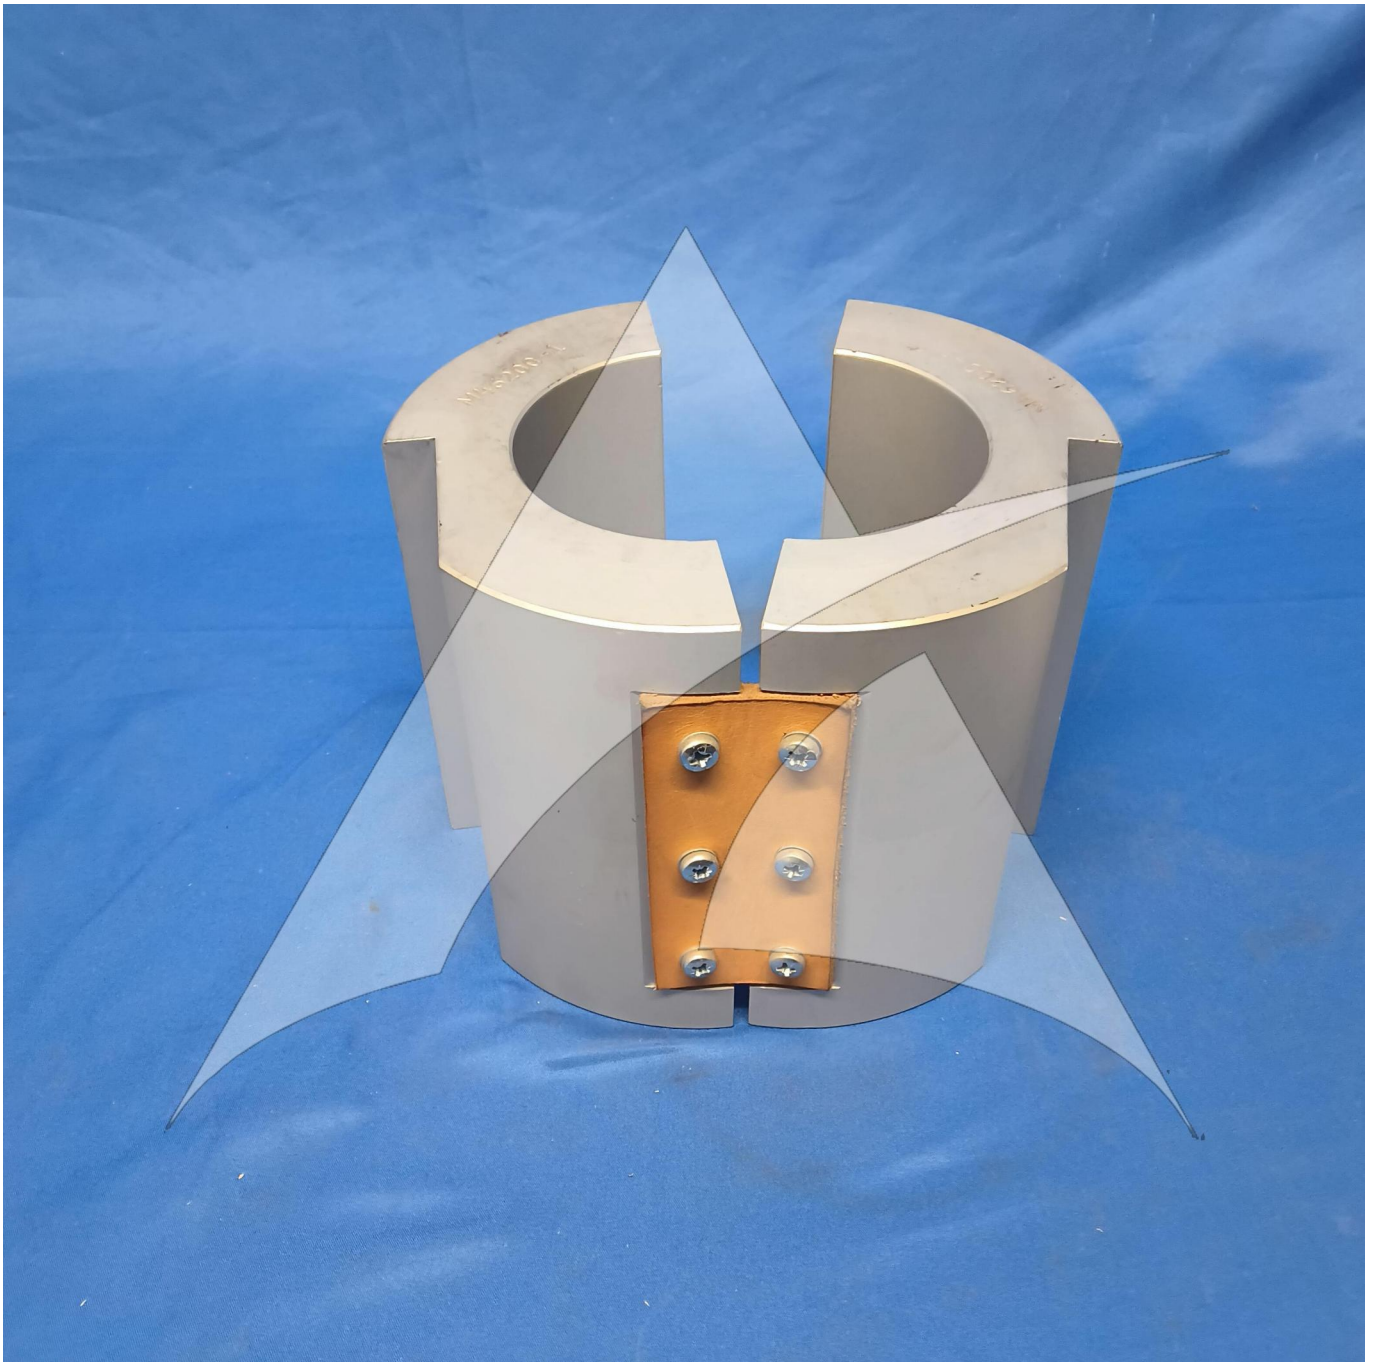

Global Sales:  
Units 5 & 6, Oak Tree Place,  
Matford Business Park  
Exeter. Devon. EX2 8WA, UK.

Head Office:  
7178 Headley ST SE,  
PO Box 649  
Ada, MI 49301 USA.

**Part Number:** M46200  
**Description:** FALSE JAWS  
**ATP Serial Number:** PMH0034629EXT  
**Date:** 2026-06-13

**Image:** 1 of 3

Global Sales:  
Units 5 & 6, Oak Tree Place,  
Matford Business Park  
Exeter. Devon. EX2 8WA, UK.

Head Office:  
7178 Headley ST SE,  
PO Box 649  
Ada, MI 49301 USA.

**Part Number:** M46200  
**Description:** FALSE JAWS  
**ATP Serial Number:** PMH0034629EXT  
**Date:** 2026-06-13

**Image:** 2 of 3

Global Sales:  
Units 5 & 6, Oak Tree Place,  
Matford Business Park  
Exeter. Devon. EX2 8WA, UK.

Head Office:  
7178 Headley ST SE,  
PO Box 649  
Ada, MI 49301 USA.

**Part Number:** M46200  
**Description:** FALSE JAWS  
**ATP Serial Number:** PMH0034629EXT  
**Date:** 2026-06-13