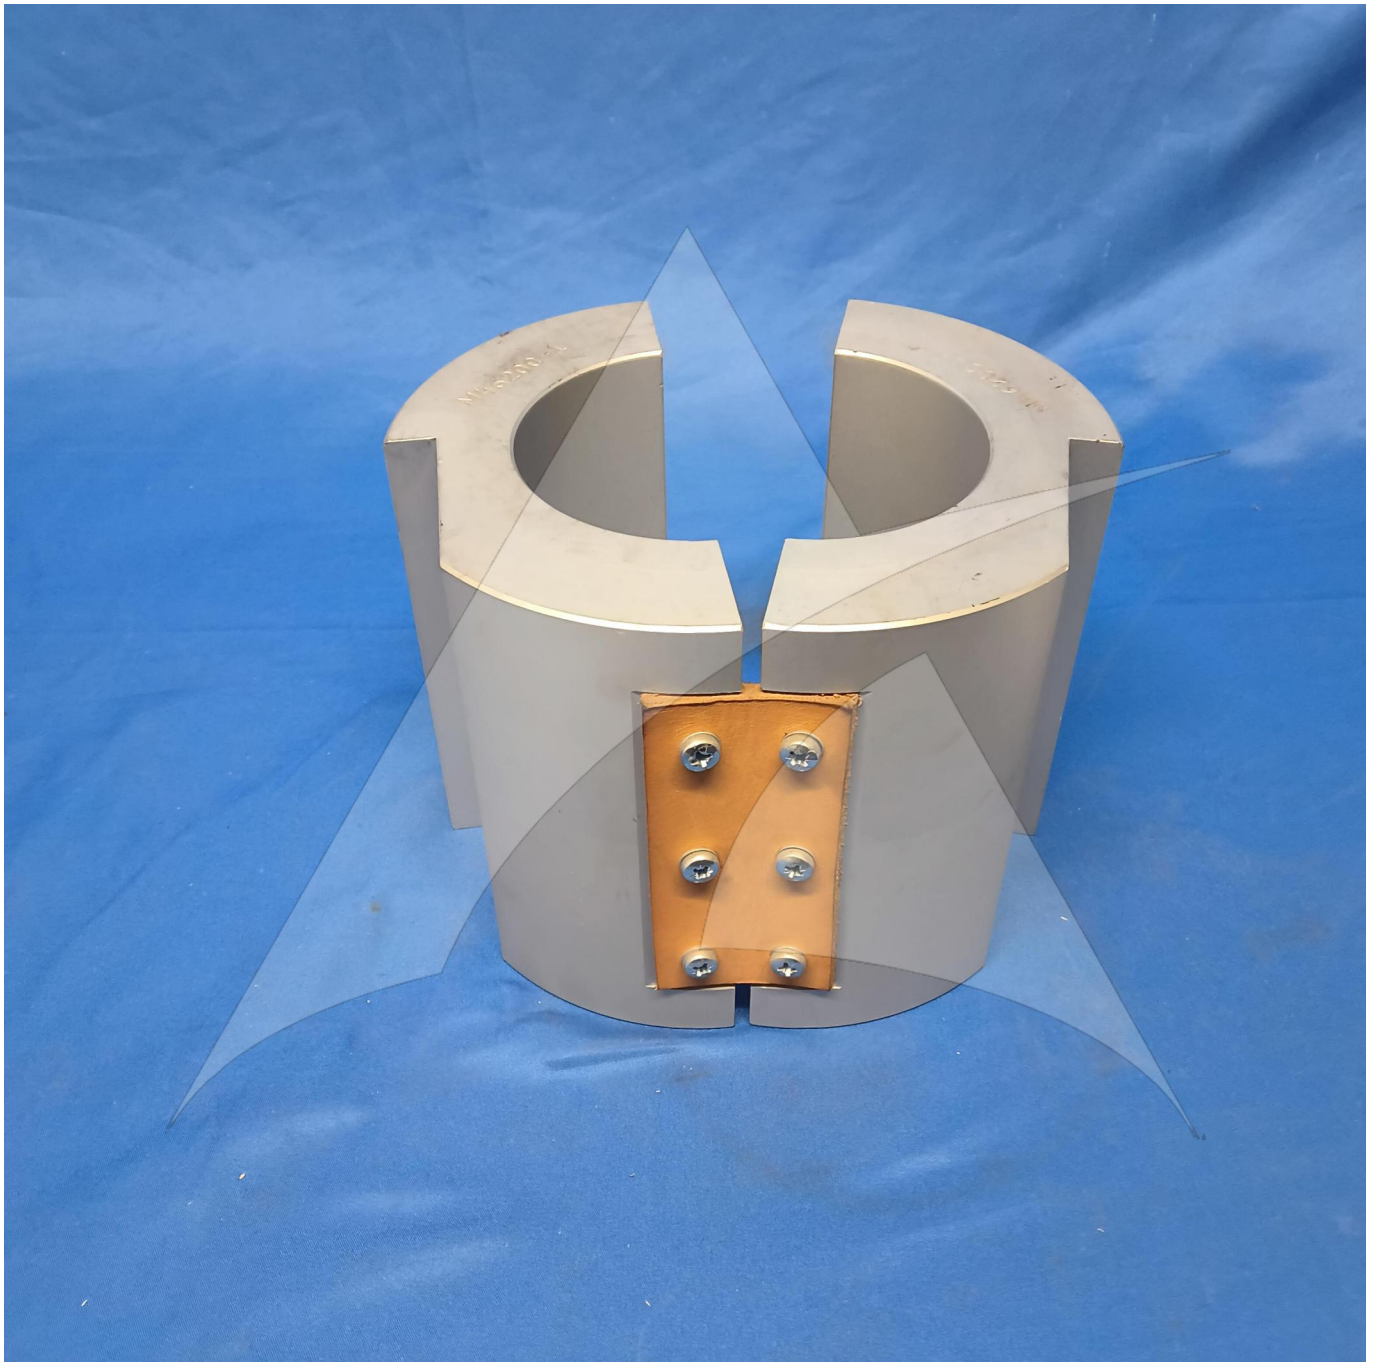

Global Sales:  
Units 5 & 6, Oak Tree Place,  
Matford Business Park  
Exeter. Devon. EX2 8WA, UK.

Head Office:  
7178 Headley ST SE,  
PO Box 649  
Ada, MI 49301 USA.

**Part Number:** M46200  
**Description:** FALSE JAWS  
**ATP Serial Number:** PMH0034625EXT  
**Date:** 2026-04-18

**Image:** 1 of 3

Global Sales:  
Units 5 & 6, Oak Tree Place,  
Matford Business Park  
Exeter. Devon. EX2 8WA, UK.

Head Office:  
7178 Headley ST SE,  
PO Box 649  
Ada, MI 49301 USA.

**Part Number:** M46200  
**Description:** FALSE JAWS  
**ATP Serial Number:** PMH0034625EXT  
**Date:** 2026-04-18

**Image:** 2 of 3

Global Sales:  
Units 5 & 6, Oak Tree Place,  
Matford Business Park  
Exeter. Devon. EX2 8WA, UK.

Head Office:  
7178 Headley ST SE,  
PO Box 649  
Ada, MI 49301 USA.

**Part Number:** M46200  
**Description:** FALSE JAWS  
**ATP Serial Number:** PMH0034625EXT  
**Date:** 2026-04-18