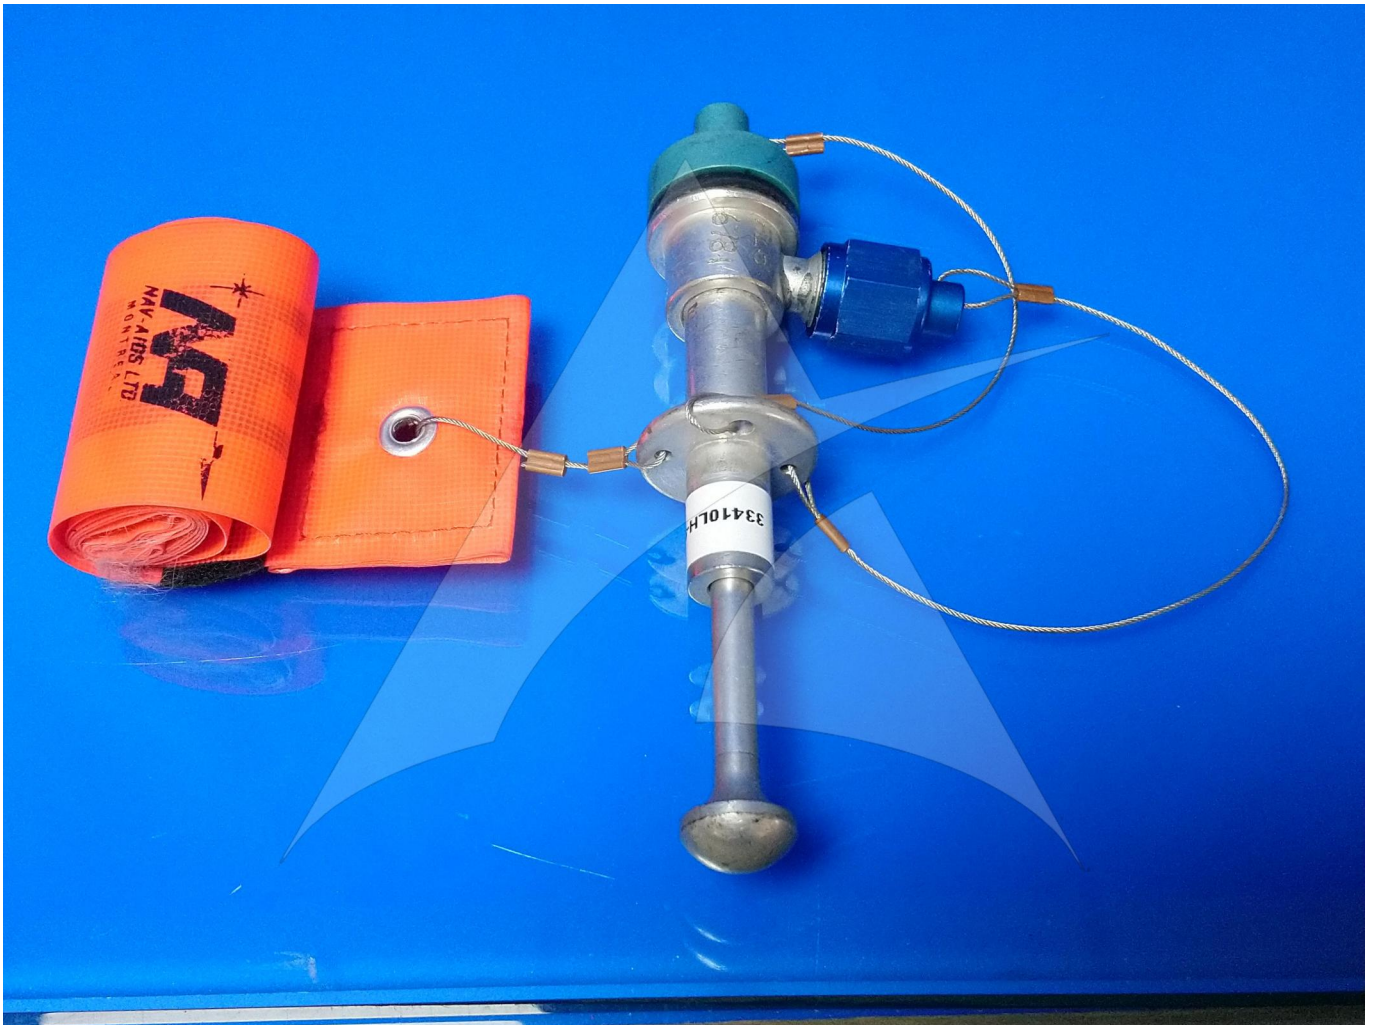

Global Sales:
Units 5 & 6, Oak Tree Place,
Matford Business Park
Exeter. Devon. EX2 8WA, UK.

Head Office:
7178 Headley ST SE,
PO Box 649
Ada, MI 49301 USA.

Part Number: 33410LH90-5
Description: PITOT ADAPTOR
ATP Serial Number: PMH0001338EXT
Date: 2026-04-27

Image: 4 of 5