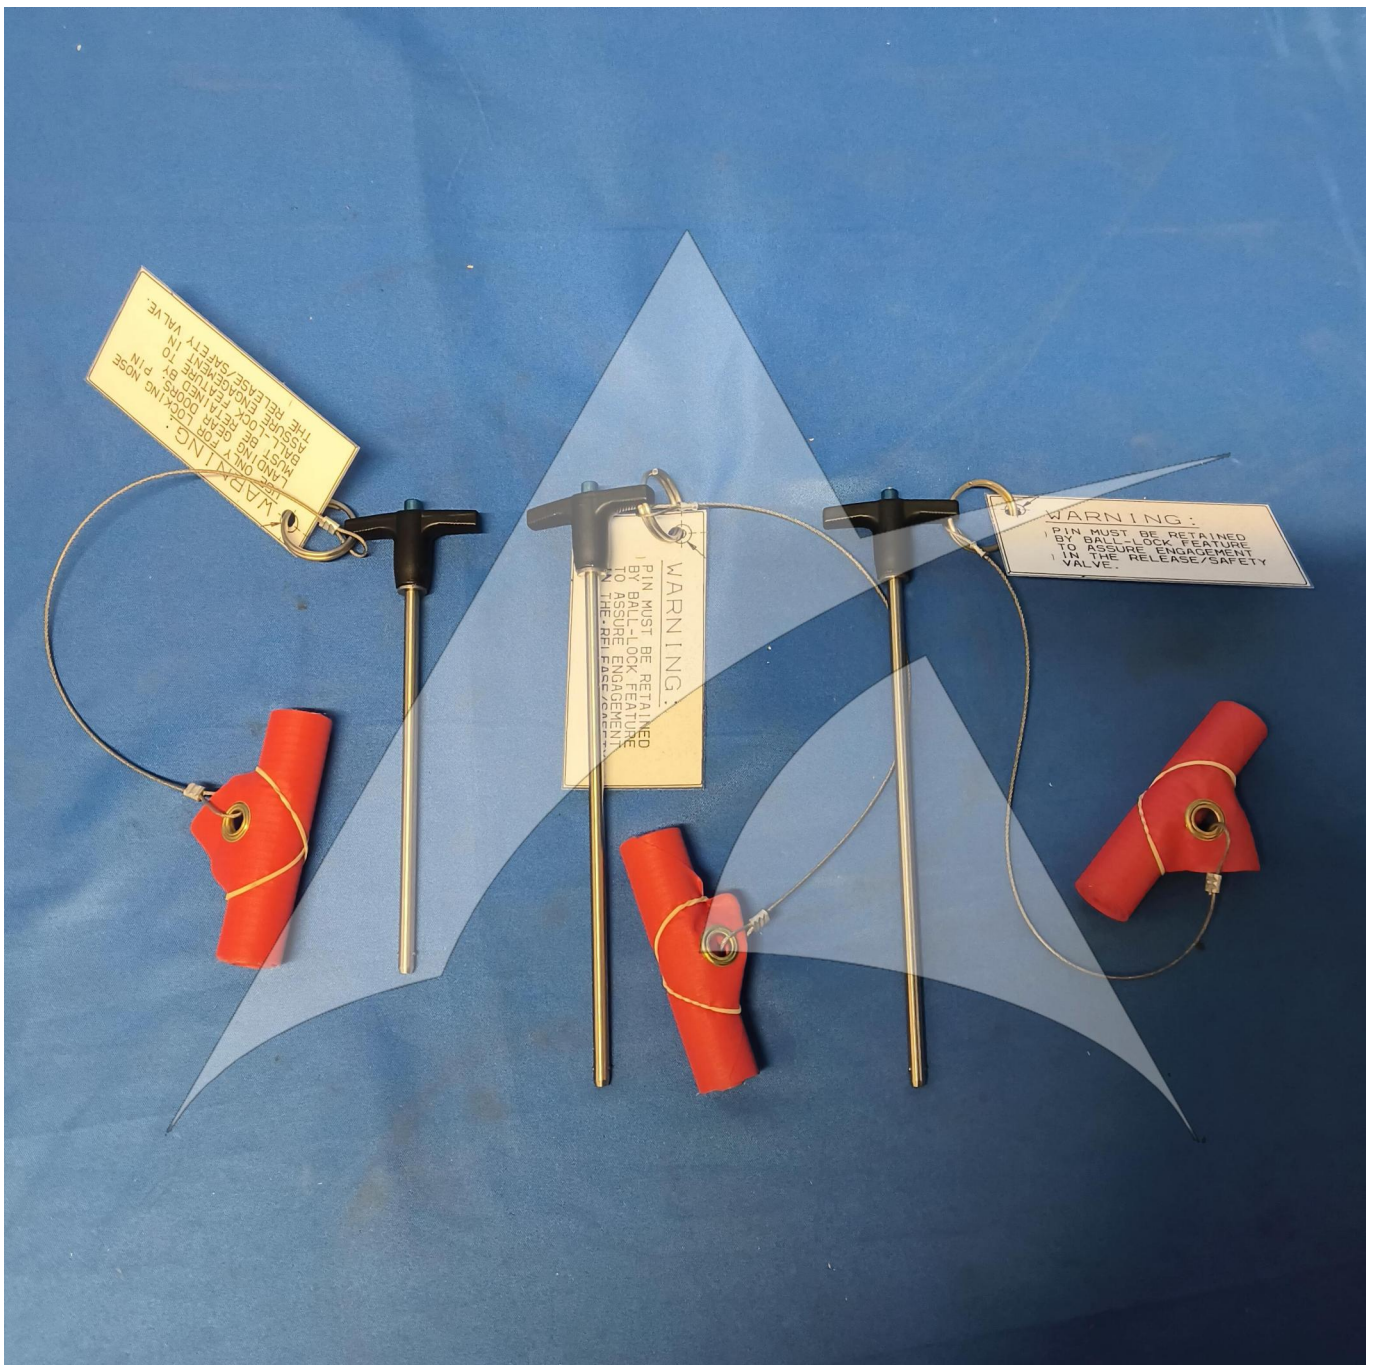

Global Sales:
Units 5 & 6, Oak Tree Place,
Matford Business Park
Exeter. Devon. EX2 8WA, UK.

Head Office:
7178 Headley ST SE,
PO Box 649
Ada, MI 49301 USA.

Part Number: J32028-1
Description: LOCK PIN EQUIPMENT
ATP Serial Number: PMH0034346EXT
Date: 2026-06-17

Image: 1 of 2

Global Sales:
Units 5 & 6, Oak Tree Place,
Matford Business Park
Exeter. Devon. EX2 8WA, UK.

Head Office:
7178 Headley ST SE,
PO Box 649
Ada, MI 49301 USA.

Part Number: J32028-1
Description: LOCK PIN EQUIPMENT
ATP Serial Number: PMH0034346EXT
Date: 2026-06-17