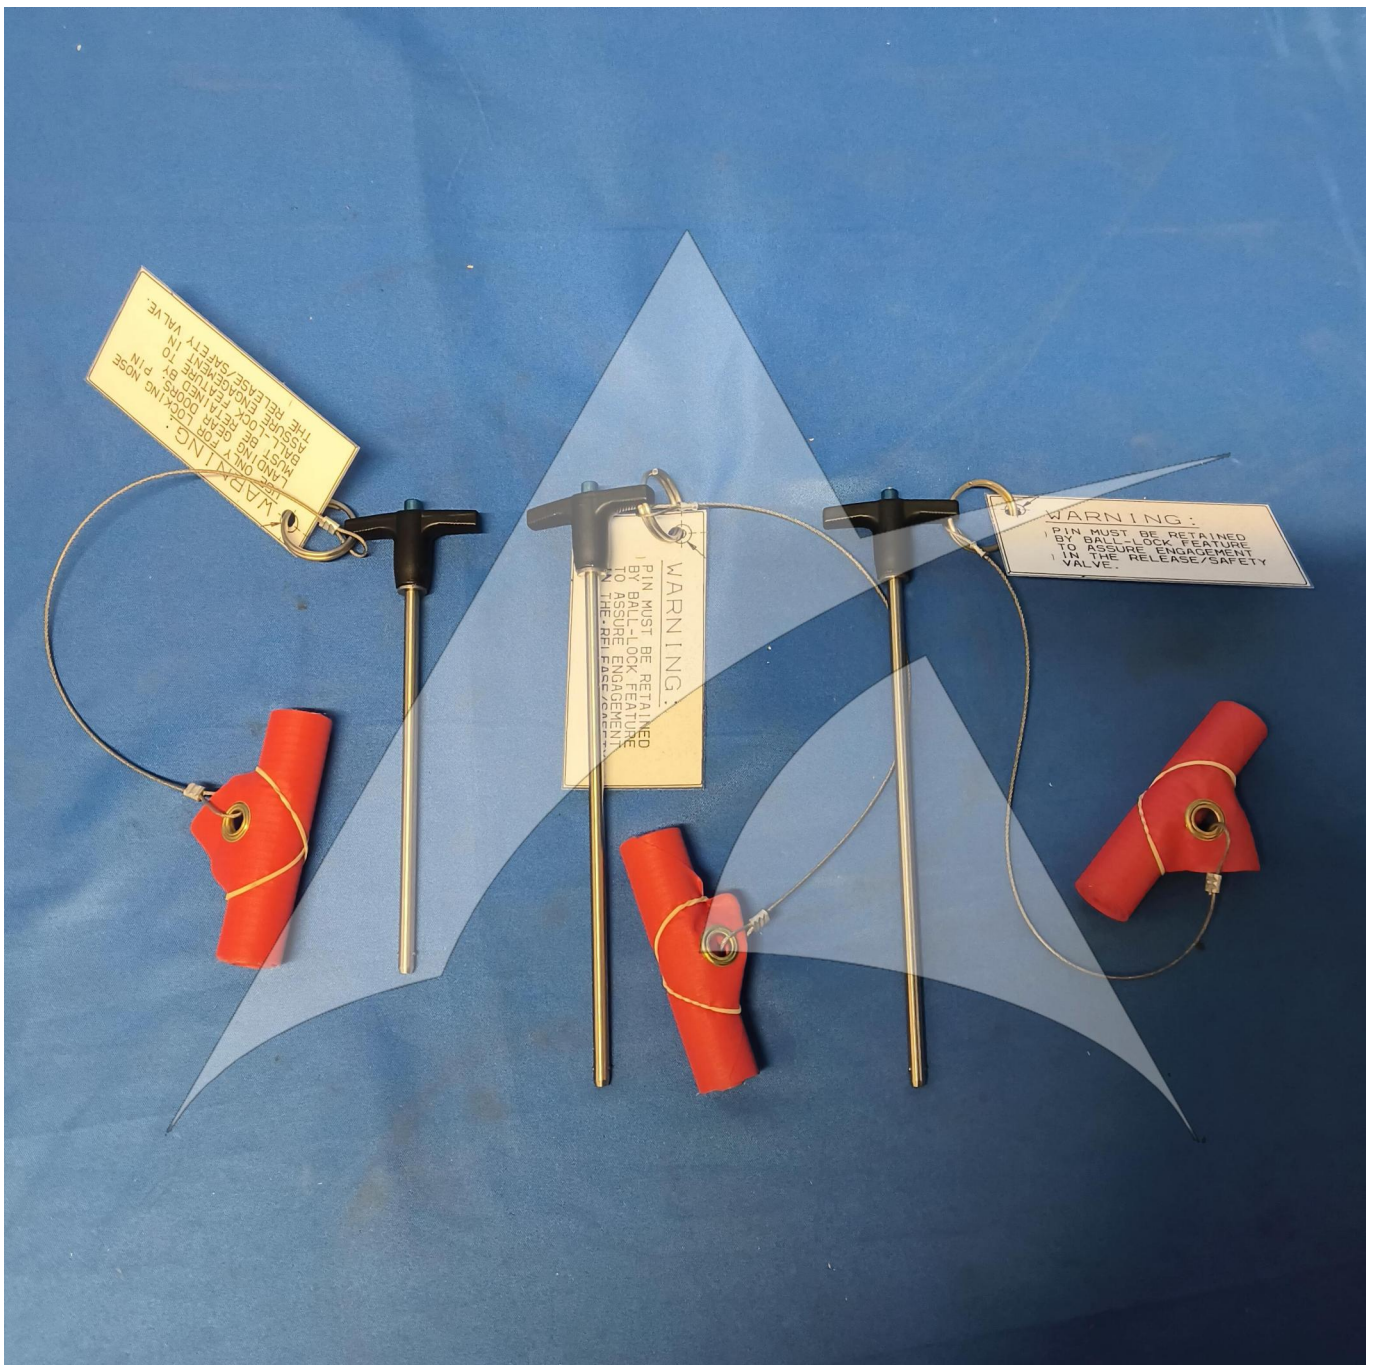

Global Sales:
Units 5 & 6, Oak Tree Place,
Matford Business Park
Exeter. Devon. EX2 8WA, UK.

Head Office:
7178 Headley ST SE,
PO Box 649
Ada, MI 49301 USA.

Part Number: J32028-1
Description: LOCK PIN EQUIPMENT
ATP Serial Number: PMH0034346EXT
Date: 2026-04-27

Image: 1 of 2

Global Sales:
Units 5 & 6, Oak Tree Place,
Matford Business Park
Exeter. Devon. EX2 8WA, UK.

Head Office:
7178 Headley ST SE,
PO Box 649
Ada, MI 49301 USA.

Part Number: J32028-1
Description: LOCK PIN EQUIPMENT
ATP Serial Number: PMH0034346EXT
Date: 2026-04-27