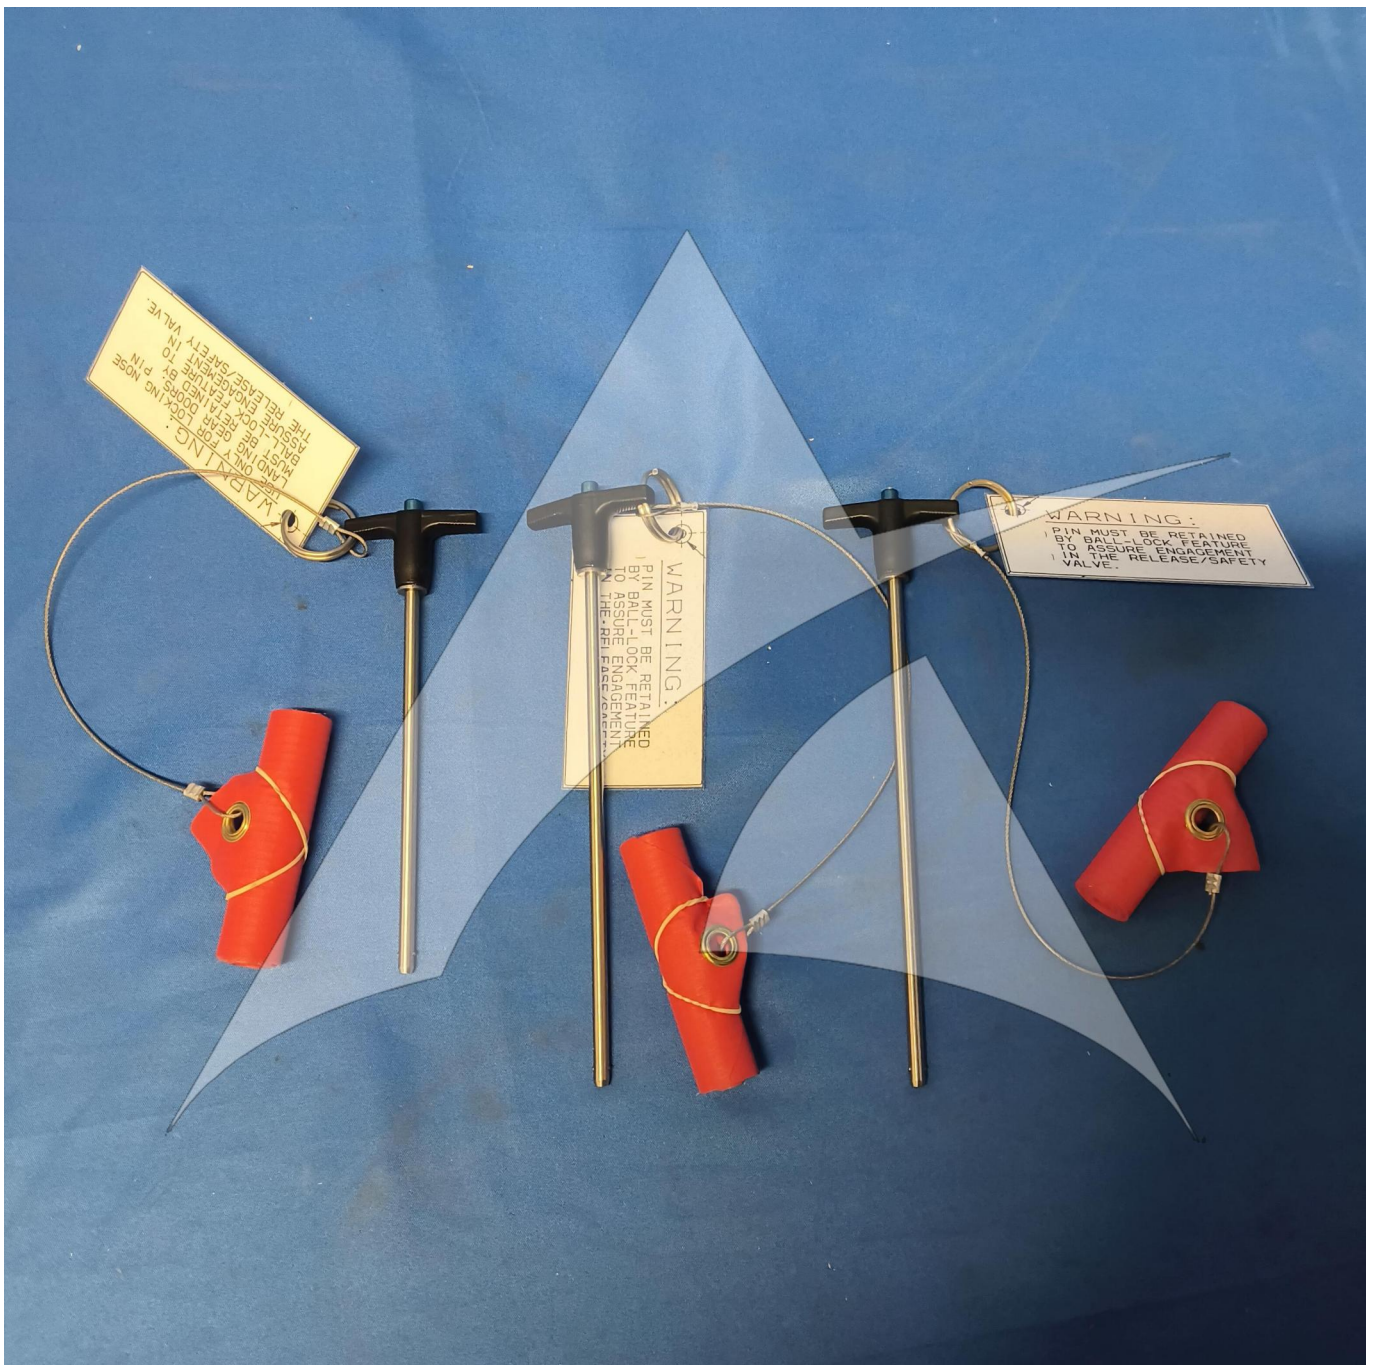

Global Sales:
Units 5 & 6, Oak Tree Place,
Matford Business Park
Exeter. Devon. EX2 8WA, UK.

Head Office:
7178 Headley ST SE,
PO Box 649
Ada, MI 49301 USA.

Part Number: J32028-1
Description: LOCK PIN EQUIPMENT
ATP Serial Number: PMH0034342EXT
Date: 2026-04-28

Image: 1 of 2

Global Sales:
Units 5 & 6, Oak Tree Place,
Matford Business Park
Exeter. Devon. EX2 8WA, UK.

Head Office:
7178 Headley ST SE,
PO Box 649
Ada, MI 49301 USA.

Part Number: J32028-1
Description: LOCK PIN EQUIPMENT
ATP Serial Number: PMH0034342EXT
Date: 2026-04-28